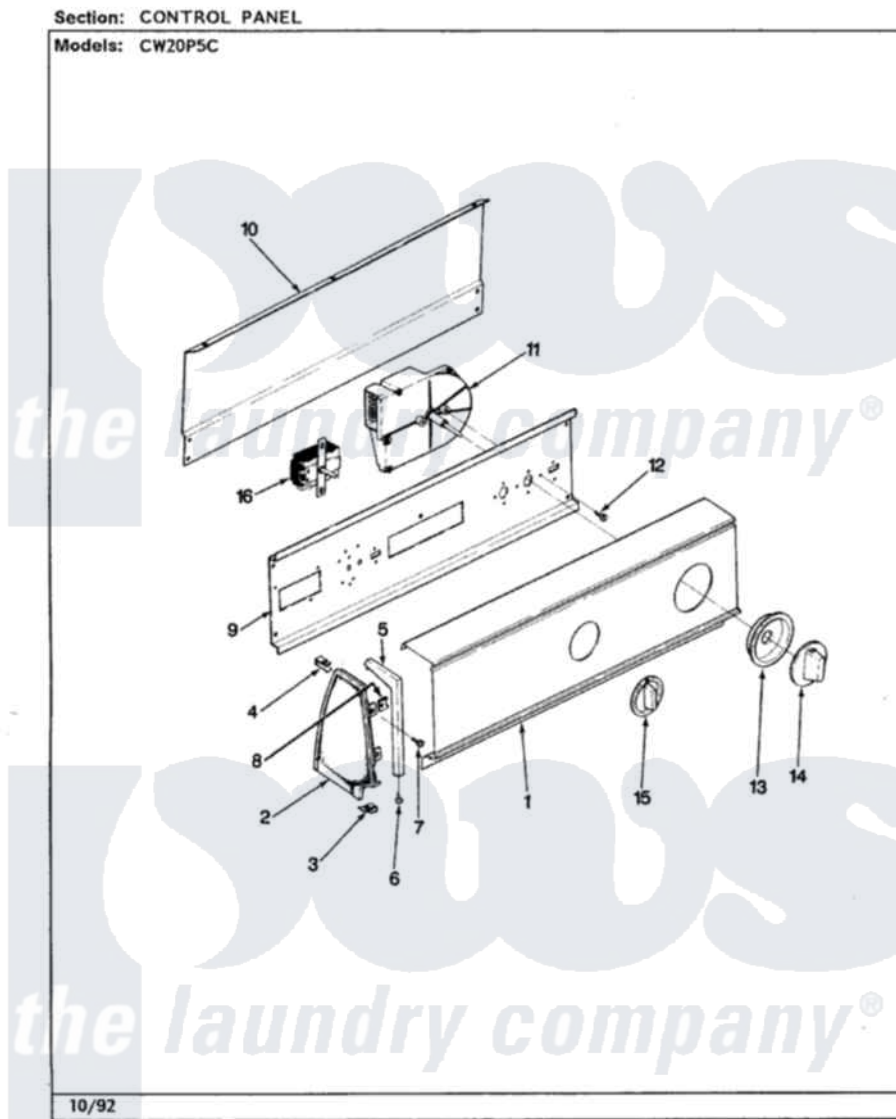

# Crosley CW20P5HC 02 - CONTROL PANEL (REV. A-E)

Crosley [Residential Crosley CW20P5HC Washer Parts](#) Parts Diagram 02 - CONTROL PANEL (REV. A-E)  
Click on the part number to view part

Item	Original Part Number	Replaced By	Status	Part Description
1	<a href="#">25-7702</a>			Speedclip, End Cap To Control Panel
"	<a href="#">25-7793</a>			Screw
"	35-2695		Not Available	CONTROL PANEL
2	35-2487	<a href="#">21001451</a>		Cap- End
"	35-2488	<a href="#">21001452</a>		Cap- End
3	34-9487		Not Available	PLATE, REINFORCEMENT
"	25-7697	<a href="#">25-2219</a>		Screw
"	<a href="#">25-7851</a>			Speedclip, End Cap To Top
4	25-7435	<a href="#">33002917</a>		Screw, No.10-16
"	<a href="#">25-7852</a>			Speedclip, Rr Shld To End Cap
5	53-0278		Not Available	TRIM, END CAP (LT)
"	53-0277		Not Available	TRIM, END CAP (RT)
6	<a href="#">25-7760</a>			Screw
7	25-3092	<a href="#">90767</a>		Screw, 8A X 3/8 HeX Washer Head Tapping

8	<a href="#">25-7702</a>		Speedclip, End Cap To Control Panel
9	<a href="#">53-1676</a>		Shield, Control
10	<a href="#">25-3457</a>		Screw, Sems
"	25-3092	<a href="#">90767</a>	Screw, 8A X 3/8 HeX Washer Head Tapping
"	35-2688	<a href="#">21001460</a>	Shield, Rear
"	25-7853	<a href="#">25-7933</a>	Ring, Retaining
11	<a href="#">35-2752</a>		Timer
12	25-0205	<a href="#">216412</a>	Screw, Bracket To Timer
13	35-0180	<a href="#">12500058</a>	Knob Ski
14	25-3092	<a href="#">90767</a>	Screw, 8A X 3/8 HeX Washer Head Tapping
"	35-0498	<a href="#">12500058</a>	Knob Ski
15	25-3092	<a href="#">90767</a>	Screw, 8A X 3/8 HeX Washer Head Tapping
"	35-2256	<a href="#">21001283</a>	Knob, Selector---Piq
16	35-2704		Not Available
"	35-3283	<a href="#">21001554</a>	Switch, Water Level
"	25-3092	<a href="#">90767</a>	Screw, 8A X 3/8 HeX Washer Head Tapping
"	35-2801	<a href="#">21001554</a>	Switch, Water Level