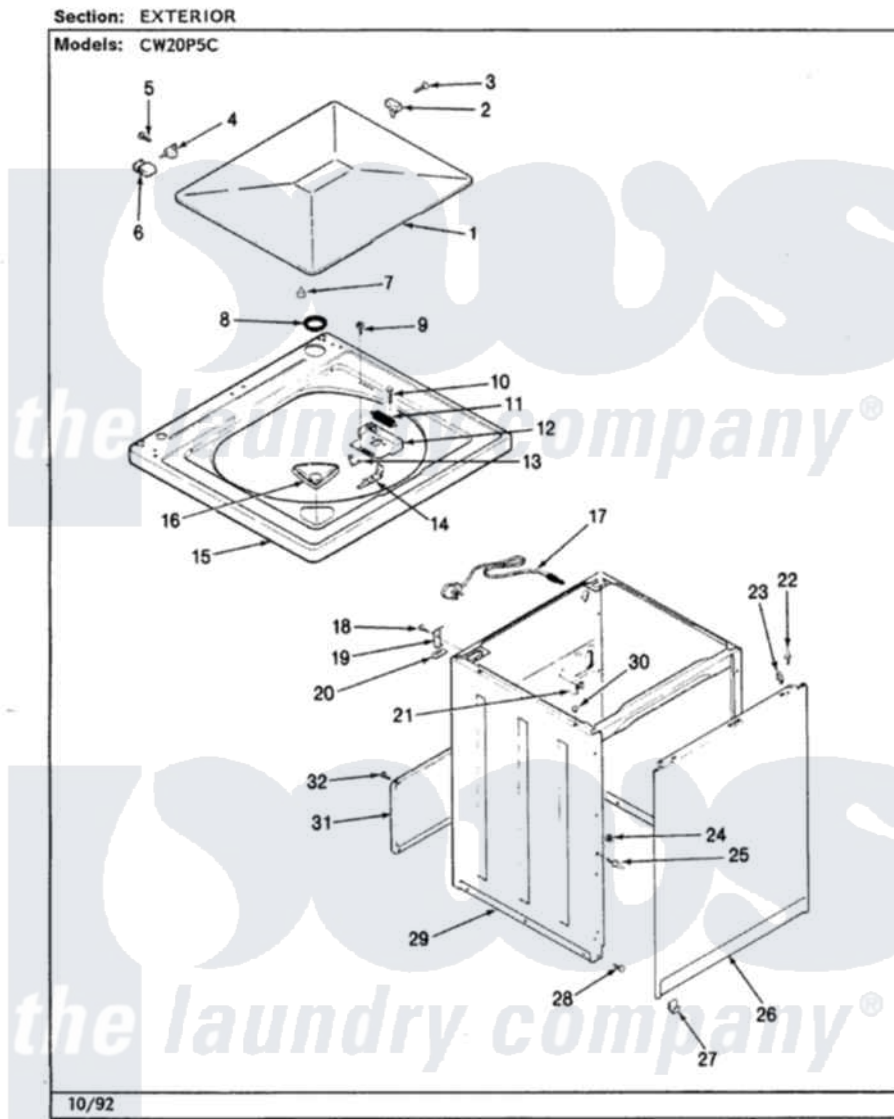

Crosley CW20P5HC 03 - EXTERIOR (REV. A-E)

Crosley [Residential Crosley CW20P5HC Washer Parts](#) Parts Diagram 03 - EXTERIOR (REV. A-E)
 Click on the part number to view part

Item	Original Part Number	Replaced By	Status	Part Description
1	35-2555-25		Not Available	LID (HARV.WT)
2	25-7436			Nylite Washer
"	43-0057			Actuator, Door Switch
3	25-7438			Screw
4	25-7086	Y0308025		Washer, Stainless Steel
"	35-2045			Pin, Hinge
5	25-7893			Screw
6	35-2044			Hinge, Lid
7	35-0581			Bumper, Door
8	35-2064			Bushing, Insulating
"	35-2063			Bushing, Insulator
9	25-7463	7101P012-60		Screw
10	25-7437	40040701		Screw, Tapping No.6b-20
11	35-2814	12001187		Kit, Lid Switch Assembly
12	35-2798		Not Available	TUB BRACE
13	25-7878			Clip

14	35-2805	12001187		Kit, Lid Switch Assembly
15	35-2739-25		Not Available	TOP, CABINET (HARV.WT)
16	33-9906	21001167		Dispenser, Bleach
17	35-0680		Not Available	CORD, POWER
18	25-7893			Screw
19	33-7450	35-2846		Hinge, Cabinet Top
20	33-0930			Pad, Top Hinge
21	25-7796	596669		Clamp, Manifold
22	53-0643			Pin, Locator
23	25-7220			Clip, Cabinet Top
24	25-0224	3400029		Nut, Adapter Plate
25	53-0643			Pin, Locator
26	35-2084-25		Not Available	PANEL, FRONT
27	53-0120			Clip, Front Panel
28	33-2653			Bumper, Cabinet
29	35-2106-25		Not Available	CABINET ASSY. (HW)
30	33-2653			Bumper, Cabinet
31	35-2108	21001871		Cabinet
32	25-7733	681414		Screw, 10AB X 1/2