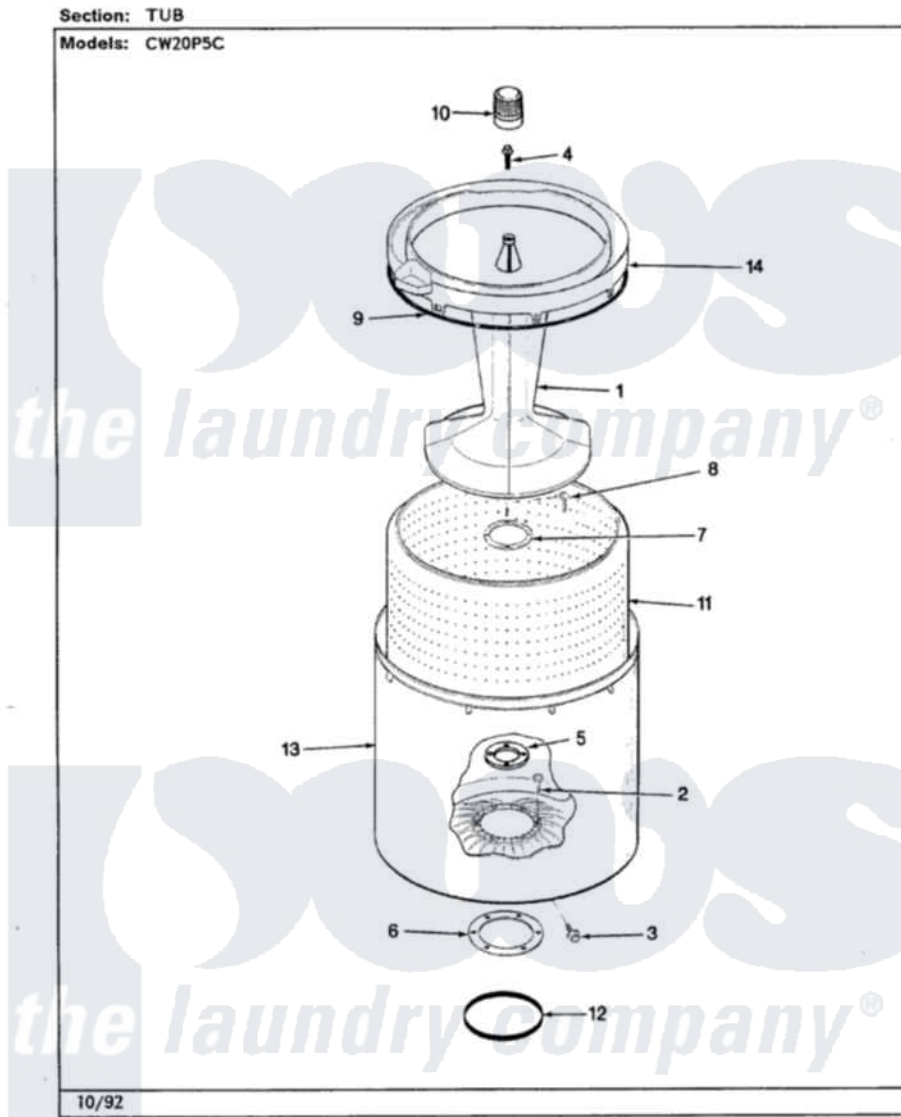

Crosley CW20P5HC 05 - TUB (REV. A-E)

Crosley [Residential Crosley CW20P5HC Washer Parts](#) Parts Diagram 05 - TUB (REV. A-E)
Click on the part number to view part

Item	Original Part Number	Replaced By	Status	Part Description
1	35-3580			Agitator
"	35-2717	35-3580		Agitator
2	25-7947	21001063		Screw, Shoulder
3	25-7953	22002933		Screw
4	25-7948	W10309247		Screw
5	35-3685			Gasket, Basket To Centerpost
"	35-2980	35-3685		Gasket, Basket To Centerpost
6	35-3686			Gasket, Tub To Housing
"	35-2979			Gasket, Tub/Hsg
7	35-3014			Gasket And Reinf. Plate Assembly
8	25-7783	4356852		Screw
9	35-2328			Seal, Tub Top
10	35-2733			Cap, Agitator
11	35-3016		Not Available	BASKET ASSY
12	35-2978			Seal, Tub/Housing
13	35-3700			Tub Assembly

"	35-2952	35-3700	Tub Assembly
14	35-2262	Not Available	SHIELD, TUB TOP
"	35-2034	Not Available	TOP, TUB
"	35-3578	Not Available	TOP, TUB