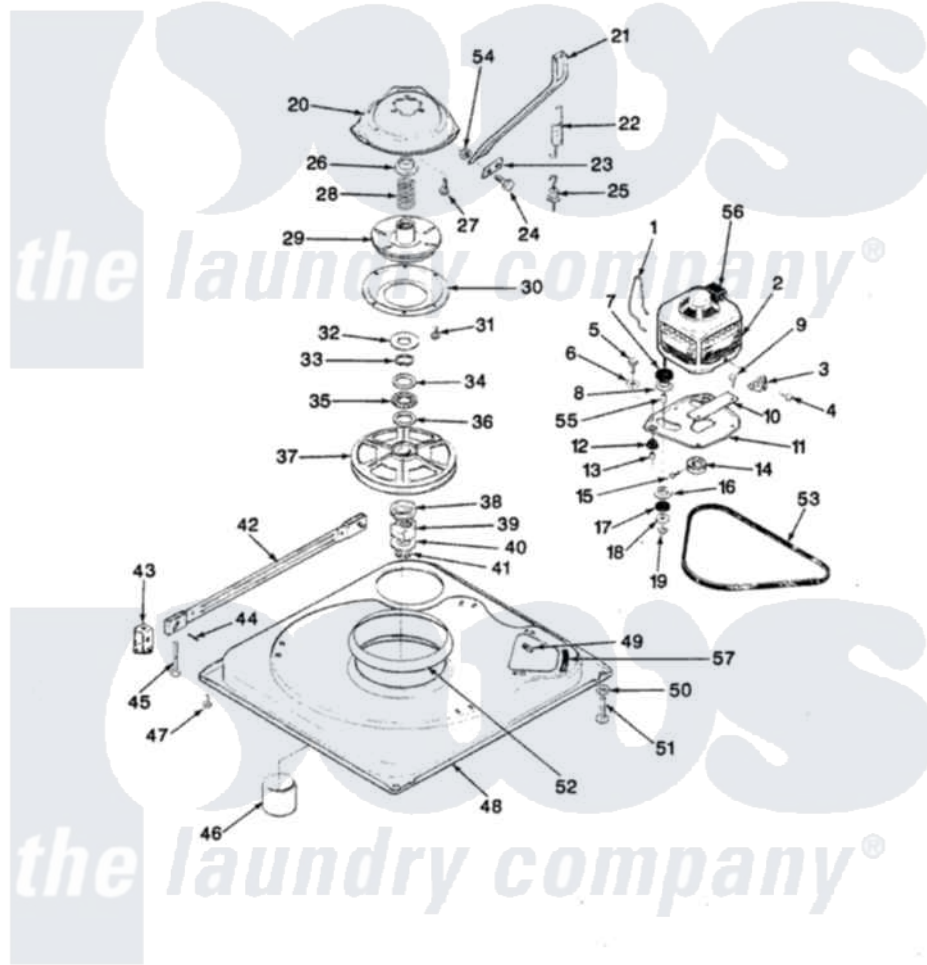

Crosley CW20P5WC 01 - BASE & DRIVE

SECTION: BASE & DRIVE
MODEL: CW20P5C

Issue Date: 2/91

Crosley [Residential Crosley CW20P5WC Washer Parts](#) Parts Diagram 01 - BASE & DRIVE
Click on the part number to view part

Item	Original Part Number	Replaced By	Status	Part Description
1	35-0235			Spring, Motor Pivot
2	LA-2002		Not Available	MOTOR KIT
"	35-2030		Not Available	MOTOR
3	33-9945			Slide, Foot
4	25-7418	33001178		Back, Tumbler
5	25-7833	21001977		Screw
6	25-7834			Washer, Motor/Base Screw
7	33-9946			Isolator, Motor
8	33-9944	35-3570		Washer, Motor Pivot
9	25-3083	212951		Screw, No.6-32 X 1/4 Inch
10	33-9947		Not Available	DBL.PIVOT SLIDE
11	35-2810	21001783		Plate And Screw Assembly
12	33-9941	35-3646		Isolator, Motor Plate
13	25-7831			Spacer, Mounting
14	35-2124	W10143344		Pulley
15	25-7117			Set Screw