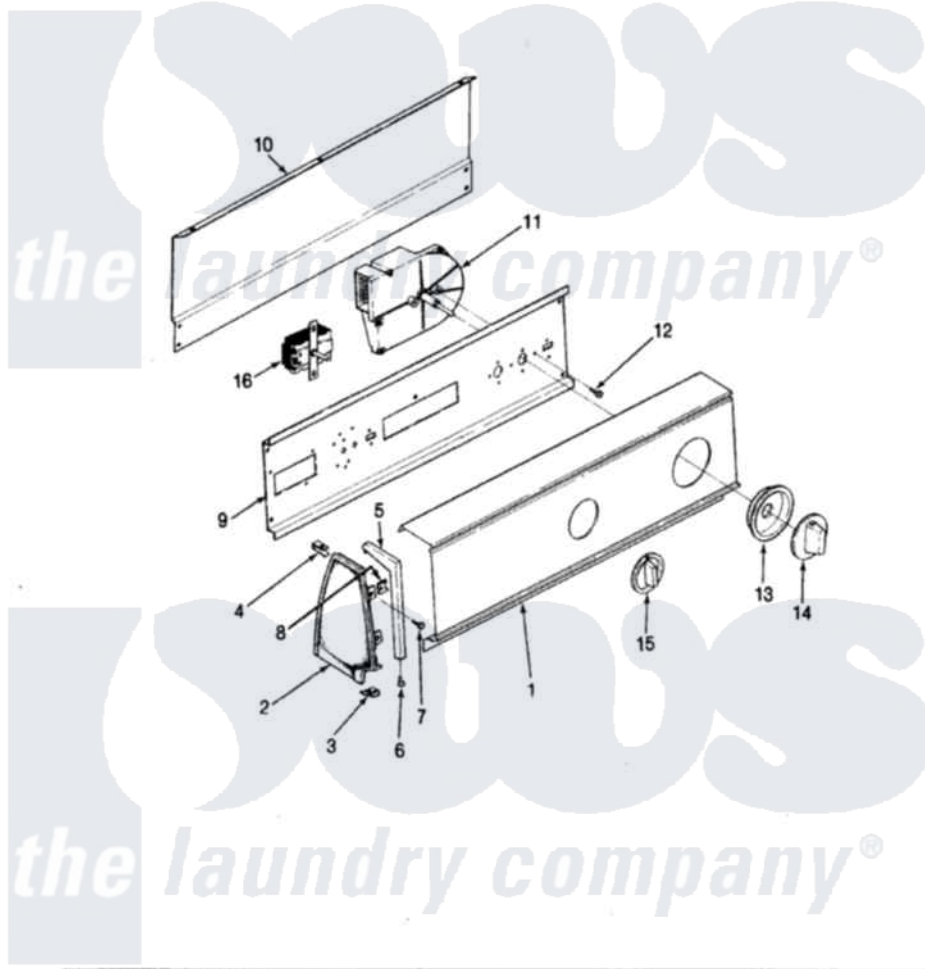

Crosley CW20P5WC 03 - CONTROL PANEL

SECTION: BACKGUARD
 MODEL: CW20P5C

Issue Date: 2/91

Crosley [Residential Crosley CW20P5WC Washer Parts](#) Parts Diagram 03 - CONTROL PANEL
 Click on the part number to view part

Item	Original Part Number	Replaced By	Status	Part Description
1	25-7793			Screw
"	25-7702			Speedclip, End Cap To Control Panel
"	35-2695		Not Available	CONTROL PANEL
2	35-2487	21001451		Cap- End
"	35-2488	21001452		Cap- End
3	25-7697	25-2219		Screw
"	34-9487		Not Available	PLATE, REINFORCEMENT
"	25-7851			Speedclip, End Cap To Top
4	25-7435	33002917		Screw, No.10-16
5	53-0277		Not Available	TRIM, END CAP (RT)
"	53-0278		Not Available	TRIM, END CAP (LT)
6	25-7760			Screw
7	25-3092	90767		Screw, 8A X 3/8 HeX Washer Head Tapping
8	25-7702			Speedclip, End Cap To Control Panel

9	53-1676		Shield, Control
10	25-3457		Screw, Sems
"	25-3092	90767	Screw, 8A X 3/8 HeX Washer Head Tapping
"	35-2688	21001460	Shield, Rear
11	35-2752		Timer
12	25-0088	489483	Screw 10-32 X 1/2
13	35-0180	12500058	Knob Ski
14	35-0498	12500058	Knob Ski
"	25-3092	90767	Screw, 8A X 3/8 HeX Washer Head Tapping
15	35-2256	21001283	Knob, Selector---Piq
"	25-3092	90767	Screw, 8A X 3/8 HeX Washer Head Tapping
16	25-3092	90767	Screw, 8A X 3/8 HeX Washer Head Tapping
"	35-2801	21001554	Switch, Water Level
NI	35-2704		Not Available MANUAL, U&C INSERT