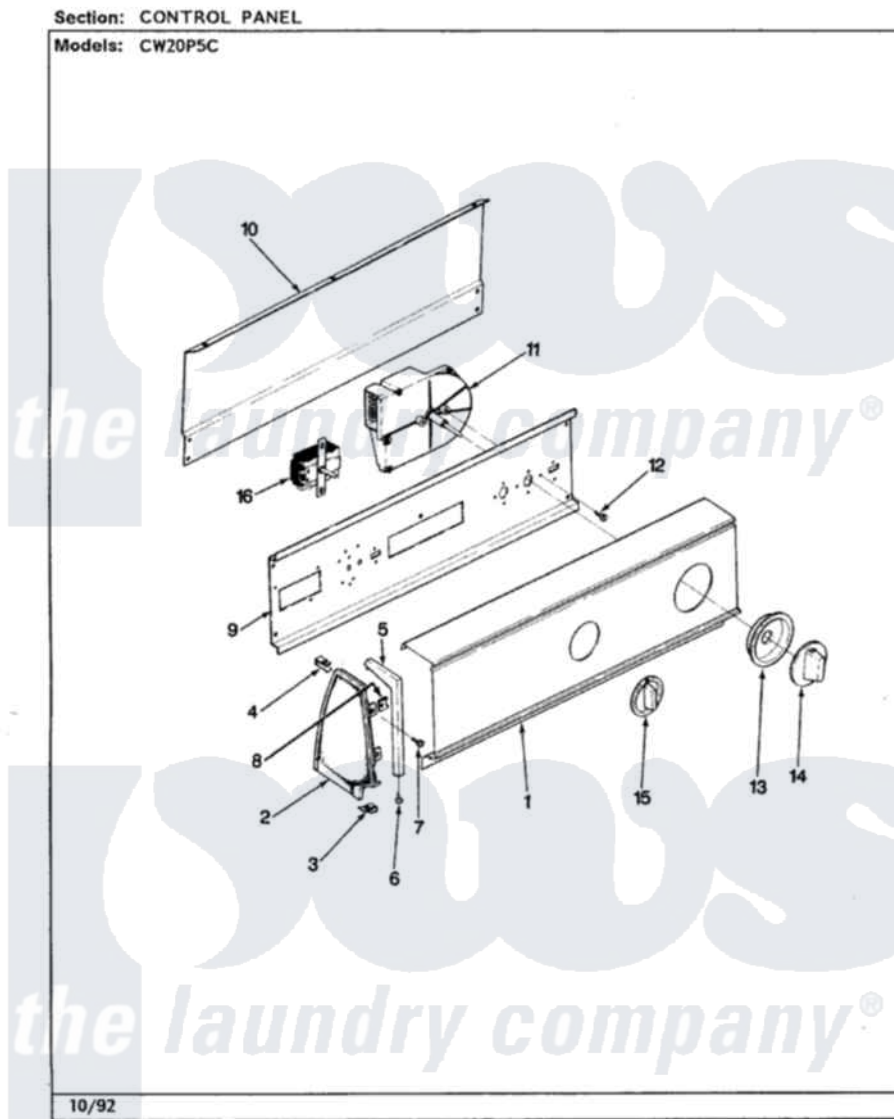

Crosley CW20P5WC 04 - CONTROL PANEL (REV. A-E)

Crosley [Residential Crosley CW20P5WC Washer Parts](#) Parts Diagram 04 - CONTROL PANEL (REV. A-E)
Click on the part number to view part

Item	Original Part Number	Replaced By	Status	Part Description
1	25-7702			Speedclip, End Cap To Control Panel
"	25-7793			Screw
"	35-2695		Not Available	CONTROL PANEL
2	35-2487	21001451		Cap- End
"	35-2488	21001452		Cap- End
3	34-9487		Not Available	PLATE, REINFORCEMENT
"	25-7697	25-2219		Screw
"	25-7851			Speedclip, End Cap To Top
4	25-7435	33002917		Screw, No.10-16
"	25-7852			Speedclip, Rr Shld To End Cap
5	53-0278		Not Available	TRIM, END CAP (LT)
"	53-0277		Not Available	TRIM, END CAP (RT)
6	25-7760			Screw
7	25-3092	90767		Screw, 8A X 3/8 HeX Washer Head Tapping

8	25-7702		Speedclip, End Cap To Control Panel
9	53-1676		Shield, Control
10	25-3457		Screw, Sems
"	25-3092	90767	Screw, 8A X 3/8 HeX Washer Head Tapping
"	35-2688	21001460	Shield, Rear
"	25-7853	25-7933	Ring, Retaining
11	35-2752		Timer
12	25-0205	216412	Screw, Bracket To Timer
13	35-0180	12500058	Knob Ski
14	25-3092	90767	Screw, 8A X 3/8 HeX Washer Head Tapping
"	35-0498	12500058	Knob Ski
15	25-3092	90767	Screw, 8A X 3/8 HeX Washer Head Tapping
"	35-2256	21001283	Knob, Selector---Piq
16	35-2704		Not Available
"	35-3283	21001554	Switch, Water Level
"	25-3092	90767	Screw, 8A X 3/8 HeX Washer Head Tapping
"	35-2801	21001554	Switch, Water Level