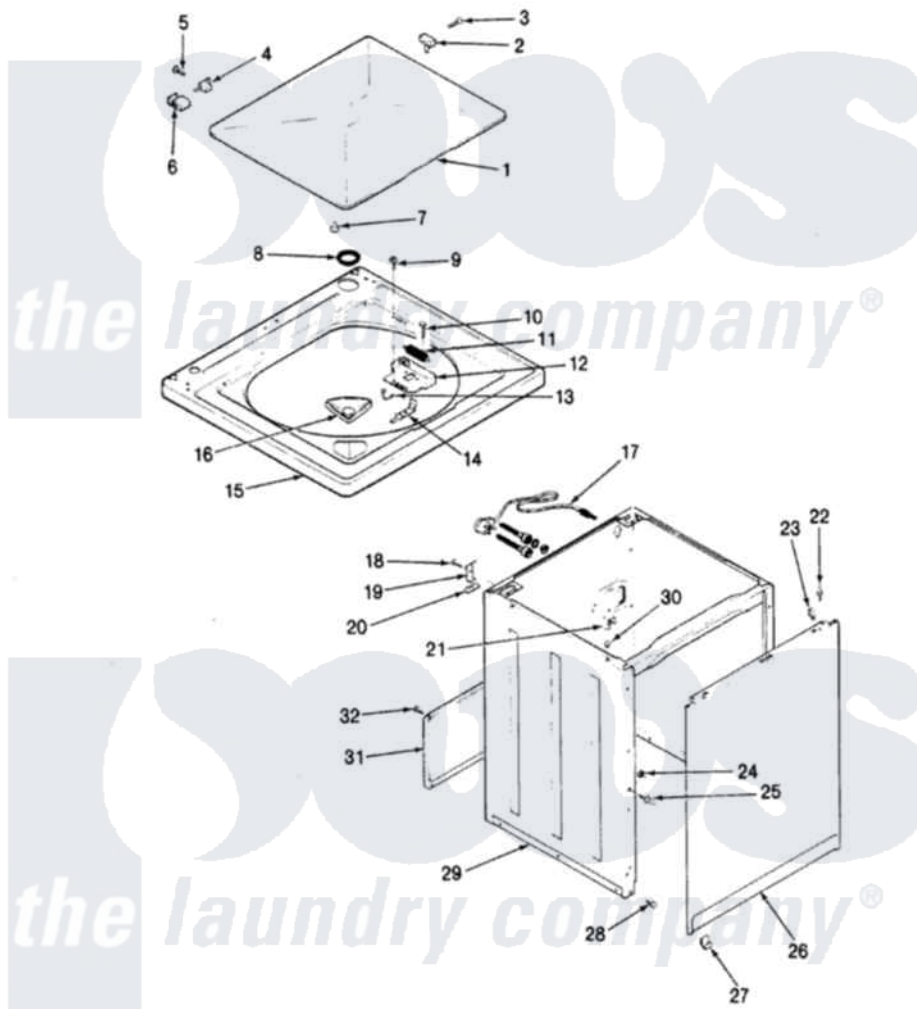

Crosley CW20P5WC 05 - EXTERIOR

SECTION: EXTERIOR
MODEL: CW20P5C

Issue Date: 2/91

Crosley [Residential Crosley CW20P5WC Washer Parts](#) Parts Diagram 05 - EXTERIOR
Click on the part number to view part

Item	Original Part Number	Replaced By	Status	Part Description
1	35-2026			Lid
2	25-7436			Nylite Washer
"	43-0057			Actuator, Door Switch
3	25-7438			Screw
4	25-7086	Y0308025		Washer, Stainless Steel
"	35-2045			Pin, Hinge
5	25-7893			Screw
6	35-2044			Hinge, Lid
7	35-0581			Bumper, Door
8	35-2063			Bushing, Insulator
9	25-7940		Not Available	SCREW
10	25-7437	40040701		Screw, Tapping No.6b-20
11	35-2814	12001187		Kit, Lid Switch Assembly
12	35-2795	12001187		Kit, Lid Switch Assembly
13	25-7878			Clip
14	35-2805	12001187		Kit, Lid Switch Assembly

15	35-2739		Top, Cabinet
16	33-9906	21001167	Dispenser, Bleach
17	35-0680		Not Available CORD, POWER
18	25-7893		Screw
19	33-7450	35-2846	Hinge, Cabinet Top
20	33-0930		Pad, Top Hinge
21	33-6099		Clamp
22	53-0643		Pin, Locator
23	34-9701		Guide, Cabinet
24	25-0224	3400029	Nut, Adapter Plate
25	53-0643		Pin, Locator
26	35-2084		Panel, Front
27	53-0120		Clip, Front Panel
28	33-2653		Bumper, Cabinet
29	35-2106	21001871	Cabinet
30	33-2653		Bumper, Cabinet
31	35-2108	21001871	Cabinet
32	25-7733	681414	Screw, 10AB X 1/2