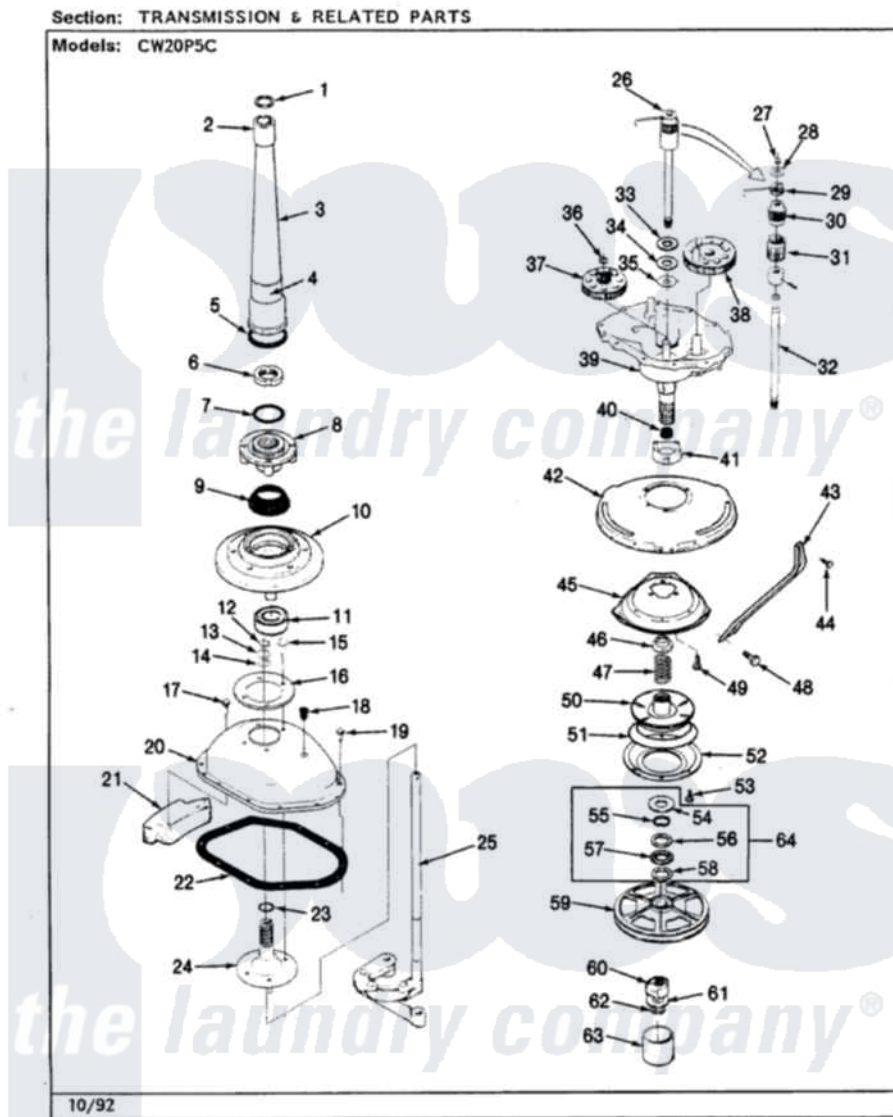

Crosley CW20P5WC 08 - TRANSMISSION & RELATED PARTS (REV. A-E)

Crosley [Residential Crosley CW20P5WC Washer Parts](#) Parts Diagram 08 - TRANSMISSION & RELATED PARTS (REV. A-E)

[Click on the part number to view part](#)

Item	Original Part Number	Replaced By	Status	Part Description
1	25-7941			"O" Ring, Agtr Drive Shaft
2	35-2835	21001066		Bearing, Centerpost
3	35-2792	21001401		Center Pos
4	33-6790			Bearing, Agitator
"	35-2983		Not Available	CENTERPOST ASSY.
5	35-2906			Seal, Centerpost Bottom
6	35-2791			Nut, Spin Tube
7	25-7938			"O" Ring, Basket Drive Hub
8	35-3647	W10219156		Tub Seal
"	35-2715		Not Available	BASKET DRIVE HUB ASSY
9	35-2974			Tub Seal/Hub Assembly
10	35-2716	12001561		Bearing And Seal Housing Assembly
11	35-2972	12001561		Bearing And Seal Housing Assembly
"	35-2205			Bearing, Spin