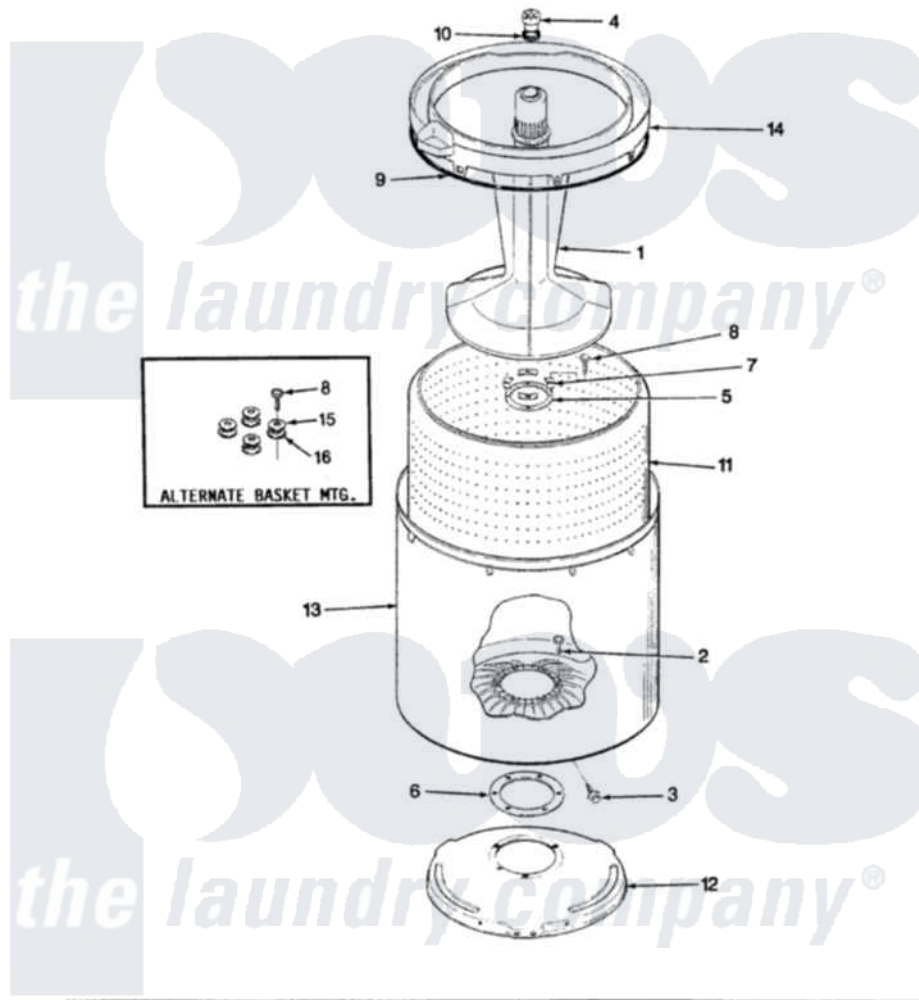

Crosley CW20P5WC 09 - TUB

SECTION: TUB
MODEL: CW20P5C

Issue Date: 2/91

Crosley [Residential Crosley CW20P5WC Washer Parts](#) Parts Diagram 09 - TUB
Click on the part number to view part

Item	Original Part Number	Replaced By	Status	Part Description
1	35-2456	33-4352		Agitator
2	35-2062	21001063		Screw, Shoulder
3	25-7914	22002933		Screw
4	33-6241			Cap
5	35-2060			Seal, Tub To Housing
6	35-2061			Gasket, Tub To Housing
7	35-8799		Not Available	REINFORCEMENT PLATE
8	25-7783	4356852		Screw
9	35-2328			Seal, Tub Top
10	25-7330			Rubber Washer
11	35-2508		Not Available	BASKET WHITE
12	35-2529		Not Available	TUB SUPPORT
13	35-2038			Tub
14	35-2262		Not Available	SHIELD, TUB TOP
"	35-2034		Not Available	TOP, TUB
15	25-7921		Not Available	STEEL WASHER