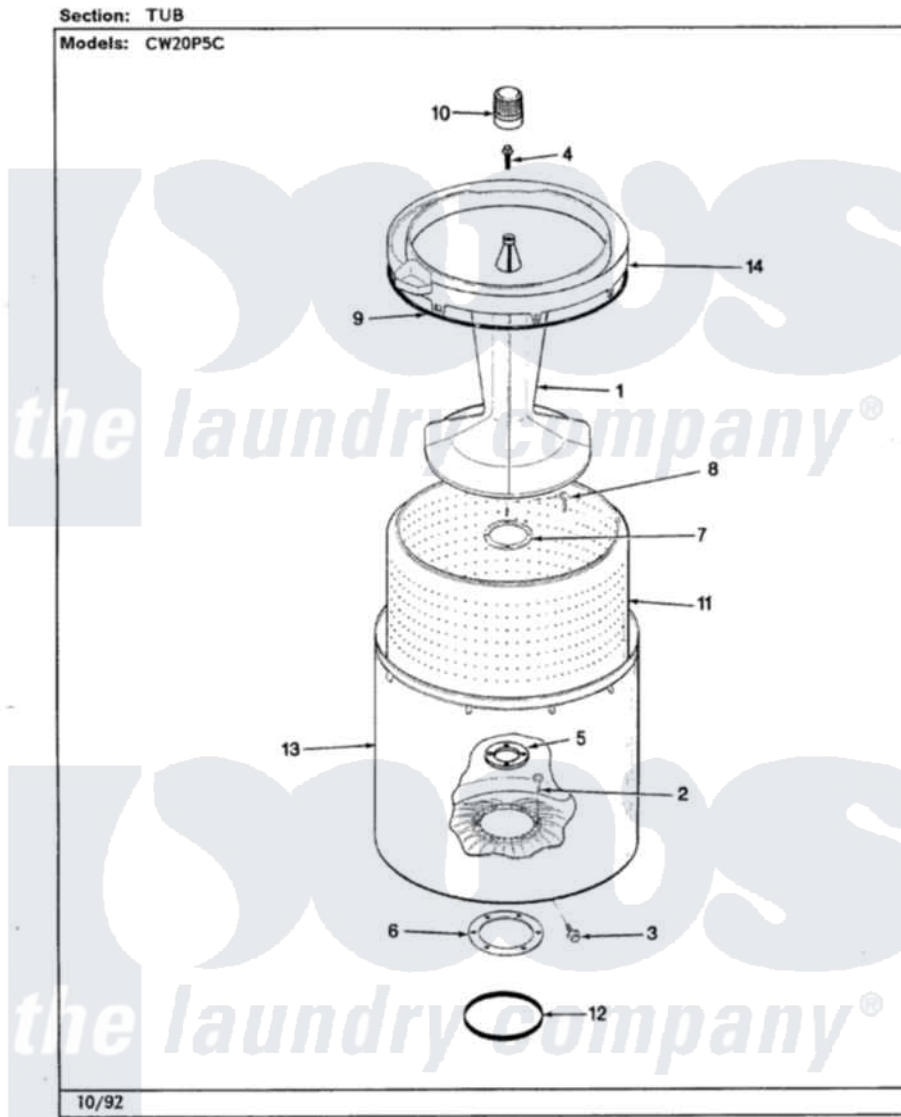

Crosley CW20P5WC 10 - TUB (REV. A-E)

Crosley [Residential Crosley CW20P5WC Washer Parts](#) Parts Diagram 10 - TUB (REV. A-E)
Click on the part number to view part

Item	Original Part Number	Replaced By	Status	Part Description
1	35-3580			Agitator
"	35-2717	35-3580		Agitator
2	25-7947	21001063		Screw, Shoulder
3	25-7953	22002933		Screw
4	25-7948	W10309247		Screw
5	35-3685			Gasket, Basket To Centerpost
"	35-2980	35-3685		Gasket, Basket To Centerpost
6	35-3686			Gasket, Tub To Housing
"	35-2979			Gasket, Tub/Hsg
7	35-3014			Gasket And Reinf. Plate Assembly
8	25-7783	4356852		Screw
9	35-2328			Seal, Tub Top
10	35-2733			Cap, Agitator
11	35-3016		Not Available	BASKET ASSY
12	35-2978			Seal, Tub/Housing
13	35-3700			Tub Assembly

"	35-2952	35-3700	Tub Assembly
14	35-2262	Not Available	SHIELD, TUB TOP
"	35-2034	Not Available	TOP, TUB
"	35-3578	Not Available	TOP, TUB