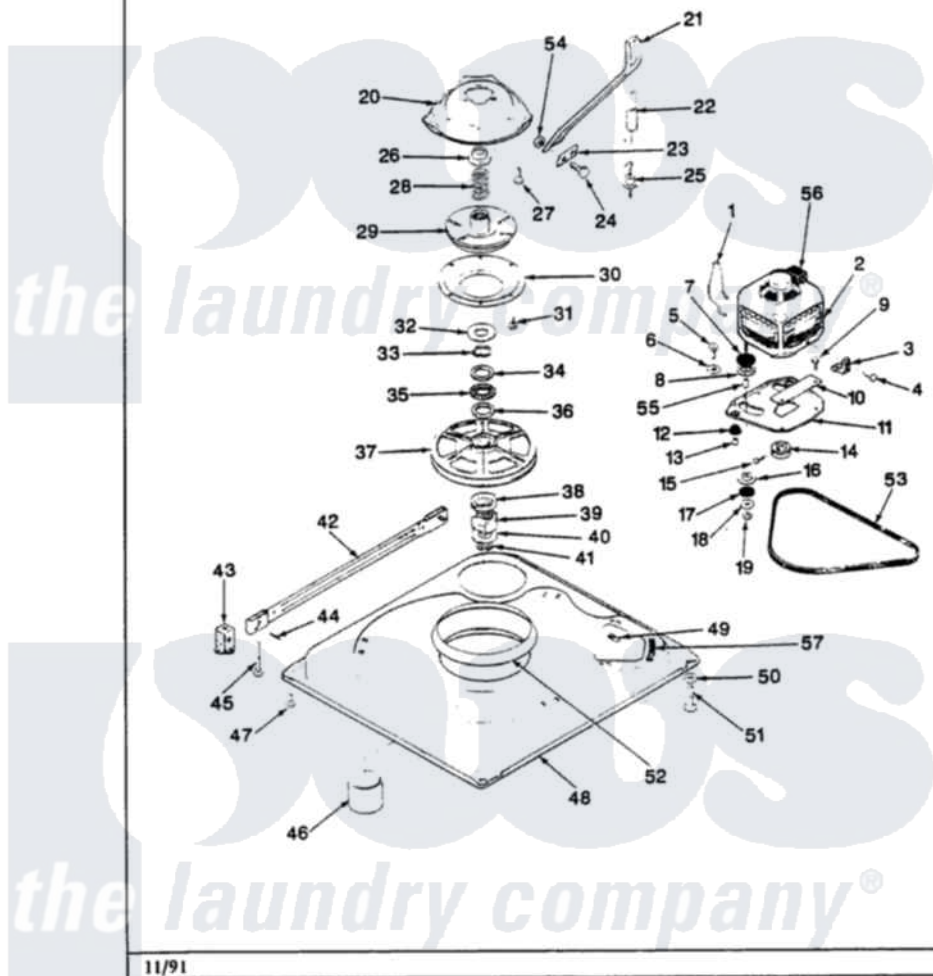

Crosley CW20P6AC 01 - BASE & DRIVE

Section: **BASE & DRIVE**

Models: **CW20P6C**

Crosley [Residential Crosley CW20P6AC Washer Parts](#) Parts Diagram 01 - BASE & DRIVE

[Click on the part number to view part](#)

Item	Original Part Number	Replaced By	Status	Part Description
1	35-0235			Spring, Motor Pivot
2	LA-2002		Not Available	MOTOR KIT
"	35-2030		Not Available	MOTOR
3	33-9945			Slide, Foot
4	25-7418	33001178		Back, Tumbler
5	25-7833	21001977		Screw
6	25-7834			Washer, Motor/Base Screw
7	33-9946			Isolator, Motor
8	33-9944	35-3570		Washer, Motor Pivot
9	25-3083	212951		Screw, No.6-32 X 1/4 Inch
10	33-9947		Not Available	DBL.PIVOT SLIDE
11	35-2810	21001783		Plate And Screw Assembly
12	33-9941	35-3646		Isolator, Motor Plate
13	25-7831			Spacer, Mounting
14	35-2124	W10143344		Pulley
15	25-7117			Set Screw