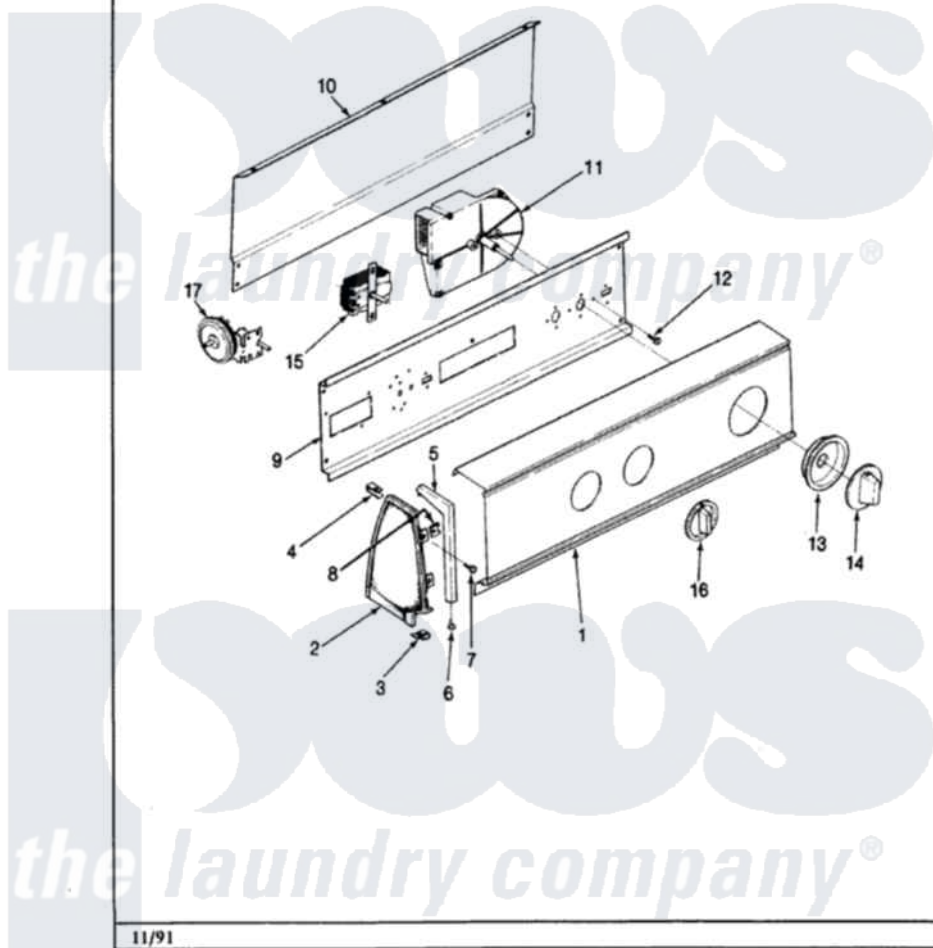

Crosley CW20P6AC 03 - CONTROL PANEL

Section: BACKGUARD
Models: CW20P6C

Crosley [Residential Crosley CW20P6AC Washer Parts](#) Parts Diagram 03 - CONTROL PANEL
Click on the part number to view part

Item	Original Part Number	Replaced By	Status	Part Description
1	25-7793			Screw
"	35-2182		Not Available	CONTROL PANEL
"	25-7702			Speedclip, End Cap To Control Panel
2	35-2487	21001451		Cap- End
"	35-2488	21001452		Cap- End
3	25-7697	25-2219		Screw
"	25-7851			Speedclip, End Cap To Top
4	25-7435	33002917		Screw, No.10-16
5	53-0277		Not Available	TRIM, END CAP (RT)
"	53-0278		Not Available	TRIM, END CAP (LT)
6	25-7760			Screw
7	25-3092	90767		Screw, 8A X 3/8 HeX Washer Head Tapping
8	25-7702			Speedclip, End Cap To Control Panel
9	53-1676			Shield, Control

10	25-3092	90767	Screw, 8A X 3/8 HeX Washer Head Tapping
"	35-2688	21001460	Shield, Rear
"	25-3457		Screw, Sems
11	35-2749		Timer
12	25-0088	489483	Screw 10-32 X 1/2
13	35-0180	12500058	Knob Ski
14	25-3092	90767	Screw, 8A X 3/8 HeX Washer Head Tapping
"	35-0498	12500058	Knob Ski
15	25-3092	90767	Screw, 8A X 3/8 HeX Washer Head Tapping
"	35-2801	21001554	Switch, Water Level
16	35-2185	21001283	Knob, Selector----Piq
17	35-2617	35-0119	Rotary Switch
NI	35-2458-3	Not Available	MANUAL, USE & CARE