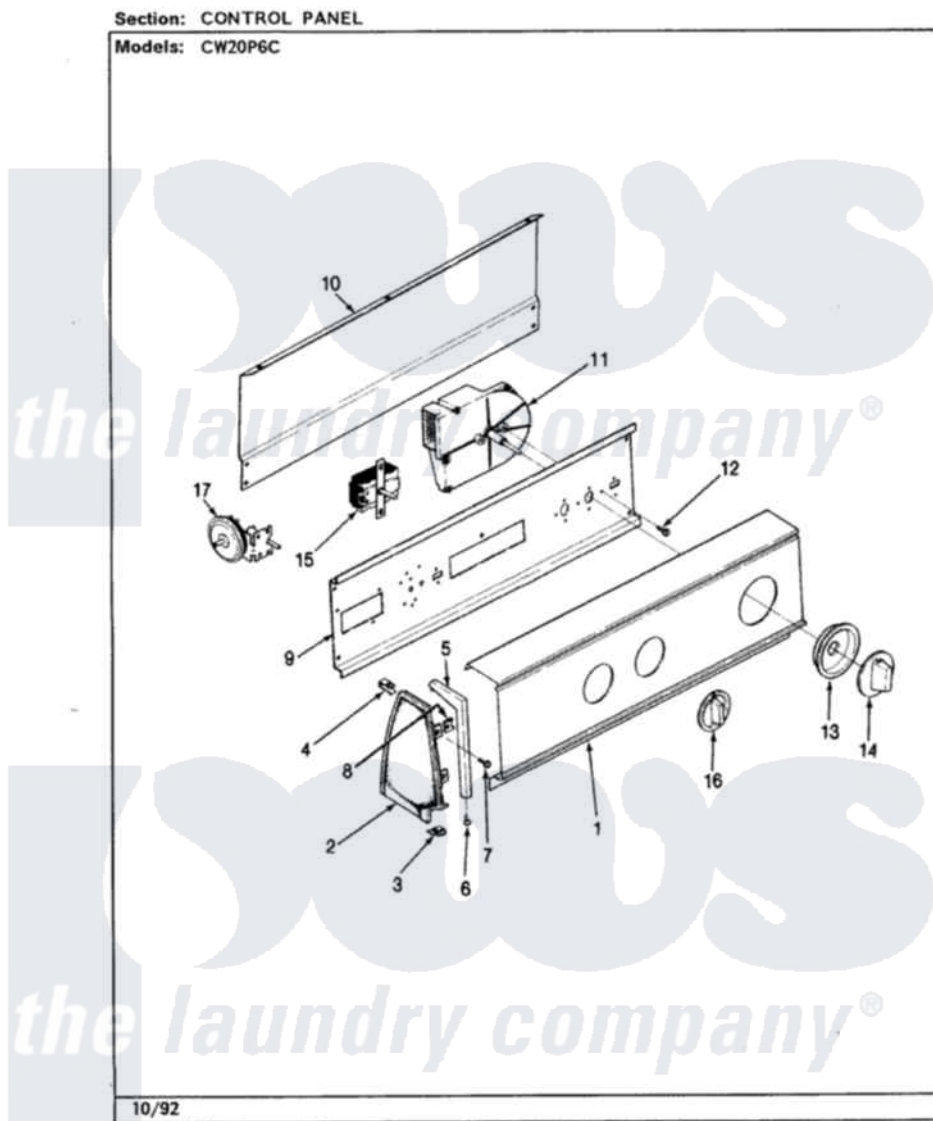

Crosley CW20P6AC 04 - CONTROL PANEL (REV. A-E)

Crosley [Residential Crosley CW20P6AC Washer Parts](#) Parts Diagram 04 - CONTROL PANEL (REV. A-E)
Click on the part number to view part

Item	Original Part Number	Replaced By	Status	Part Description
1	25-7702			Speedclip, End Cap To Control Panel
"	25-7793			Screw
"	35-2182		Not Available	CONTROL PANEL
2	35-2488	21001452		Cap- End
"	35-2487	21001451		Cap- End
3	34-9487		Not Available	PLATE, REINFORCEMENT
"	25-7697	25-2219		Screw
"	25-7851			Speedclip, End Cap To Top
4	25-7435	33002917		Screw, No.10-16
"	25-7852			Speedclip, Rr Shld To End Cap
5	53-0278		Not Available	TRIM, END CAP (LT)
"	53-0277		Not Available	TRIM, END CAP (RT)
6	25-7760			Screw
7	25-3092	90767		Screw, 8A X 3/8 HeX Washer Head Tapping

8	25-7702		Speedclip, End Cap To Control Panel
9	53-1676		Shield, Control
10	25-3457		Screw, Sems
"	25-3092	90767	Screw, 8A X 3/8 HeX Washer Head Tapping
"	35-2688	21001460	Shield, Rear
11	35-2749		Timer
12	25-0205	216412	Screw, Bracket To Timer
13	35-0180	12500058	Knob Ski
14	25-3092	90767	Screw, 8A X 3/8 HeX Washer Head Tapping
"	35-0498	12500058	Knob Ski
15	25-3092	90767	Screw, 8A X 3/8 HeX Washer Head Tapping
"	35-2617	35-0119	Rotary Switch
16	25-3092	90767	Screw, 8A X 3/8 HeX Washer Head Tapping
"	35-2185	21001283	Knob, Selector---Piq
17	35-3283	21001554	Switch, Water Level
"	35-2801	21001554	Switch, Water Level
NI	35-2458-3		Not Available
			MANUAL, USE & CARE