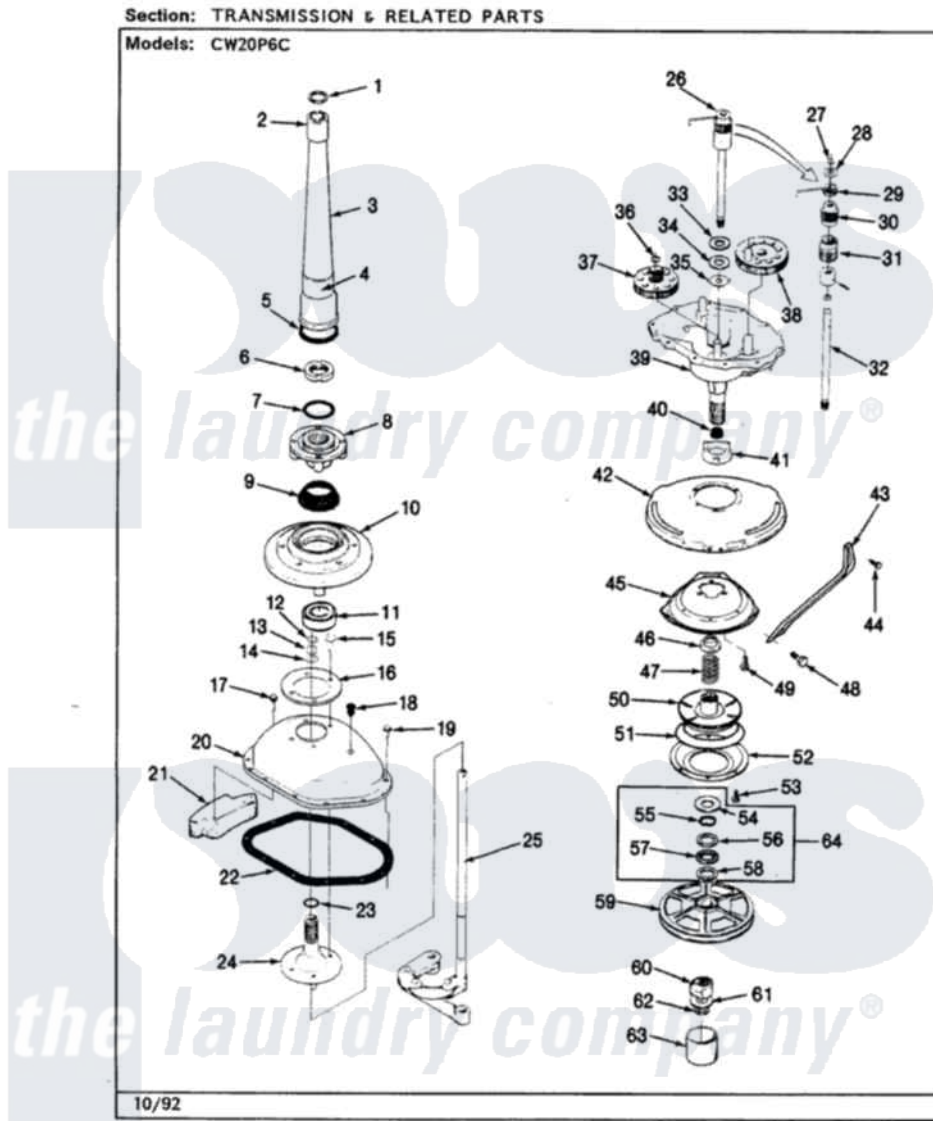

Crosley CW20P6AC 06 - TRANSMISSION (REV. A-E)

Crosley Residential Crosley CW20P6AC Washer Parts Parts Diagram 06 - TRANSMISSION (REV. A-E)
Click on the part number to view part

Item	Original Part Number	Replaced By	Status	Part Description
1	25-7941			"O" Ring, Agr Drive Shaft
2	35-2835	21001066		Bearing, Centerpost
3	35-2792	21001401		Center Pos
4	33-6790			Bearing, Agitator
"	35-2983		Not Available	CENTERPOST ASSY.
5	35-2906			Seal, Centerpost Bottom
6	35-2791			Nut, Spin Tube
7	25-7938			"O" Ring, Basket Drive Hub
8	35-3647	W10219156		Tub Seal
"	35-2715		Not Available	BASKET DRIVE HUB ASSY
9	35-2974			Tub Seal/Hub Assembly
10	35-2716	12001561		Bearing And Seal Housing Assembly
11	35-2972	12001561		Bearing And Seal Housing Assembly
"	35-2205			Bearing, Spin
12	25-7940		Not Available	RING, RETAINING (AG.