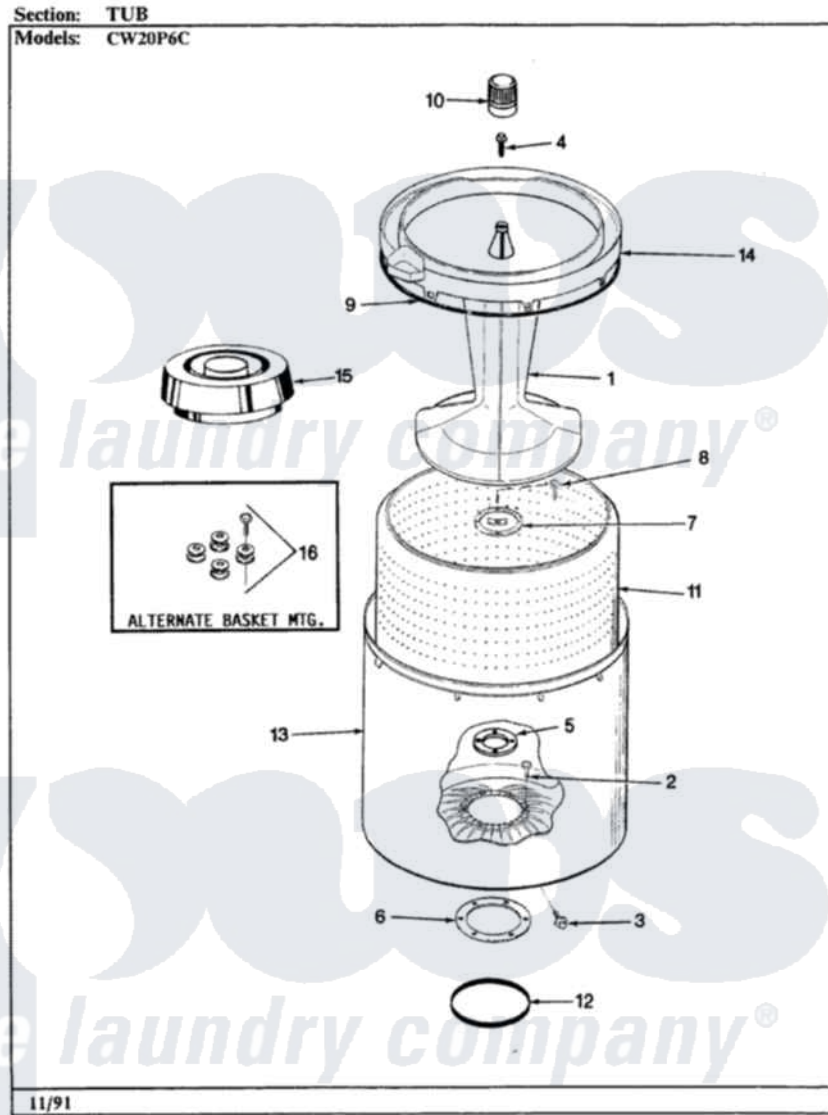

# Crosley CW20P6AC 07 - TUB

Crosley [Residential Crosley CW20P6AC Washer Parts](#) Parts Diagram 07 - TUB  
Click on the part number to view part

Item	Original Part Number	Replaced By	Status	Part Description
1	35-2456	<a href="#">33-4352</a>		Agitator
2	35-2062	<a href="#">21001063</a>		Screw, Shoulder
3	25-7914	<a href="#">22002933</a>		Screw
4	<a href="#">33-6241</a>			Cap
5	<a href="#">33-8959</a>			Gasket
6	<a href="#">35-2061</a>			Gasket, Tub To Housing
7	33-8799		Not Available	REINF PLATE
8	25-7783	<a href="#">4356852</a>		Screw
9	<a href="#">35-2328</a>			Seal, Tub Top
10	<a href="#">25-7330</a>			Rubber Washer
11	35-2508		Not Available	BASKET WHITE
12	35-2529		Not Available	TUB SUPPORT
13	<a href="#">35-2038</a>			Tub
14	35-2262		Not Available	SHIELD, TUB TOP
"	35-2034		Not Available	TOP, TUB
15	25-7921		Not Available	STEEL WASHER