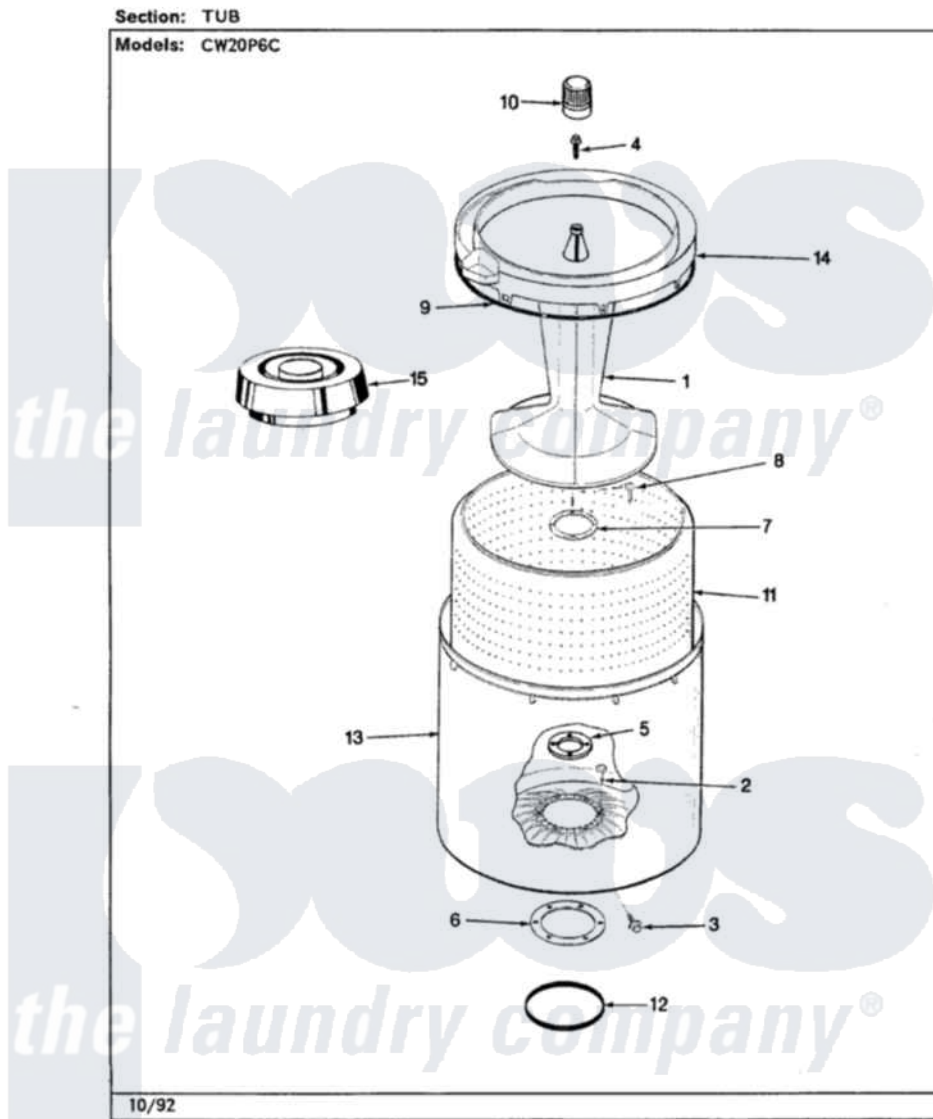

Crosley CW20P6AC 08 - TUB (REV. A - E)

Crosley [Residential Crosley CW20P6AC Washer Parts](#) Parts Diagram 08 - TUB (REV. A - E)  
Click on the part number to view part

Item	Original Part Number	Replaced By	Status	Part Description
1	<a href="#">35-3580</a>			Agitator
"	35-2717	<a href="#">35-3580</a>		Agitator
2	25-7947	<a href="#">21001063</a>		Screw, Shoulder
3	25-7953	<a href="#">22002933</a>		Screw
4	25-7948	<a href="#">W10309247</a>		Screw
5	<a href="#">35-3685</a>			Gasket, Basket To Centerpost
"	35-2980	<a href="#">35-3685</a>		Gasket, Basket To Centerpost
6	<a href="#">35-3686</a>			Gasket, Tub To Housing
"	<a href="#">35-2979</a>			Gasket, Tub/Hsg
7	<a href="#">35-3014</a>			Gasket And Reinf. Plate Assembly
8	25-7783	<a href="#">4356852</a>		Screw
9	<a href="#">35-2328</a>			Seal, Tub Top
10	<a href="#">35-2733</a>			Cap, Agitator
11	35-3016		Not Available	BASKET ASSY
12	<a href="#">35-2978</a>			Seal, Tub/Housing
13	<a href="#">35-3700</a>			Tub Assembly

"	35-2952	<a href="#">35-3700</a>	Tub Assembly
14	35-2262	Not Available	SHIELD, TUB TOP
"	35-2034	Not Available	TOP, TUB
"	35-3578	Not Available	TOP, TUB
15	<a href="#">35-2550</a>		Dispenser, Rinse