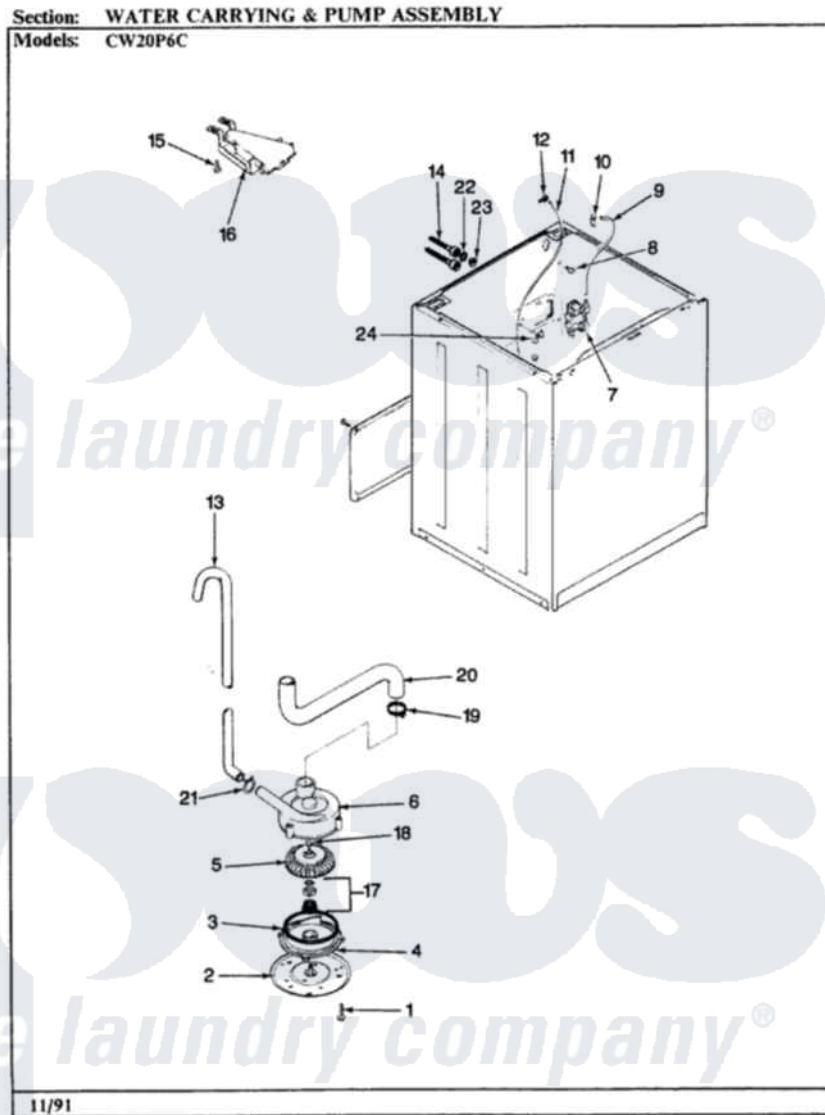

# Crosley CW20P6AC 09 - WATER CARRYING

Crosley [Residential Crosley CW20P6AC Washer Parts](#) Parts Diagram 09 - WATER CARRYING  
Click on the part number to view part

Item	Original Part Number	Replaced By	Status	Part Description
1	25-7405	<a href="#">3196164</a>		Screw
2	33-6035		Not Available	PLATE & PULLEY ASSY.
3	<a href="#">33-6032</a>			Gasket
4	<a href="#">35-2058</a>			Base, Pump
5	35-2057	<a href="#">35-6465</a>		Pump Assem
6	35-2099	<a href="#">35-6465</a>		Pump Assem
"	35-2056		Not Available	HOUSING, PUMP
7	35-2376	<a href="#">35-2374N</a>		Valve, Water
"	<a href="#">25-7220</a>			Clip, Cabinet Top
8	25-7867	<a href="#">596669</a>		Clamp, Manifold
9	35-2378	<a href="#">12002749</a>		Hose, Flume Kit
10	25-7867	<a href="#">596669</a>		Clamp, Manifold
11	35-2321	<a href="#">21001748</a>		Hose, Pressure Switch
"	35-2261		Not Available	PAD, PRESSURE SWITCH HOSE
12	<a href="#">33-6099</a>			Clamp
13	33-9436	<a href="#">211704</a>		Hose, Drain

14	33-7046	<a href="#">89503</a>	Hose-Inlet
"	35-0873	<a href="#">76313</a>	Hosefill
15	25-3092	<a href="#">90767</a>	Screw, 8A X 3/8 HeX Washer Head Tapping
16	35-2051	<a href="#">21001760</a>	Flume Assembly / Water Diverter
17	<a href="#">35-0707</a>		Seal, Seat And "O" Ring
18	25-7894	<a href="#">W10001180</a>	Screw
19	25-6069	Not Available	CORBIN CLAMP
20	35-2131	Not Available	HOSE, SUMP TO PUMP
21	25-7080	<a href="#">285655</a>	Clamp, Hose
22	<a href="#">25-7048</a>		Washer
23	33-7313	<a href="#">33-4264N</a>	Strainer And Washer Kit
24	<a href="#">33-6099</a>		Clamp