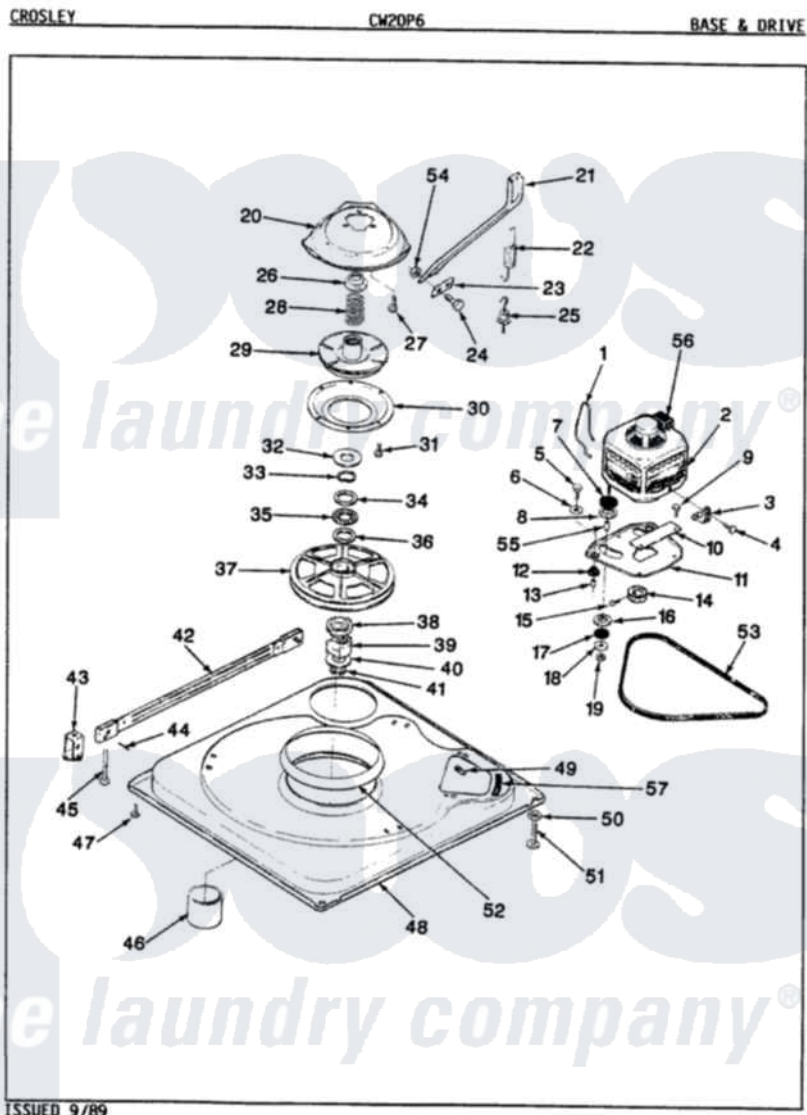

Crosley CW20P6H 01 - BASE & DRIVE (REV. E-H)

Crosley Residential Crosley CW20P6H Washer Parts Parts Diagram 01 - BASE & DRIVE (REV. E-H)
 Click on the part number to view part

Item	Original Part Number	Replaced By	Status	Part Description
1	35-0235			Spring, Motor Pivot
2	LA-2002		Not Available	MOTOR KIT
"	35-2030		Not Available	MOTOR
3	33-9945			Slide, Foot
4	25-7418	33001178		Back, Tumbler
5	25-7833	21001977		Screw
6	25-7834			Washer, Motor/Base Screw
7	33-9946			Isolator, Motor
8	33-9944	35-3570		Washer, Motor Pivot
9	25-3083	212951		Screw, No.6-32 X 1/4 Inch
10	33-9947		Not Available	DBL.PIVOT SLIDE
11	35-2810	21001783		Plate And Screw Assembly
12	33-9941	35-3646		Isolator, Motor Plate
13	25-7831			Spacer, Mounting
14	35-2124	W10143344		Pulley
15	25-7117			Set Screw