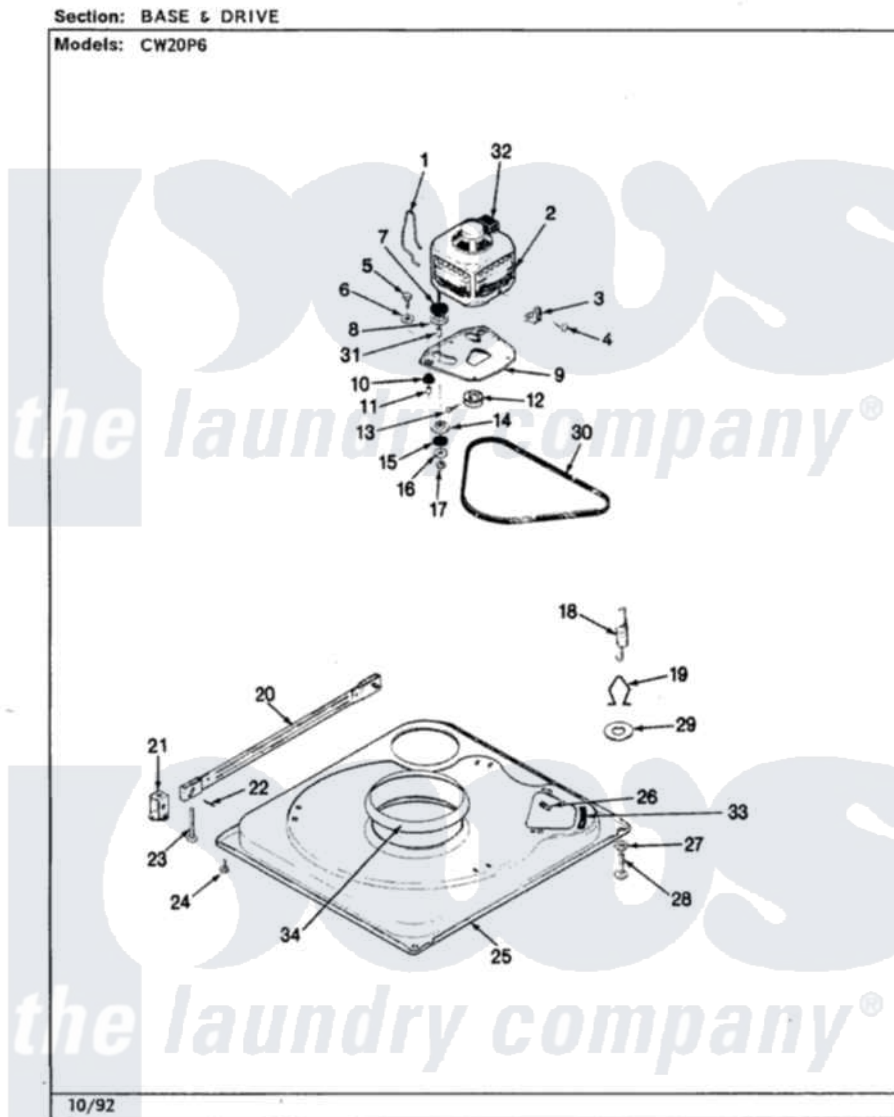

Crosley CW20P6H 02 - BASE & DRIVE (REV. J-N)

Crosley [Residential Crosley CW20P6H Washer Parts](#) Parts Diagram 02 - BASE & DRIVE (REV. J-N)
Click on the part number to view part

Item	Original Part Number	Replaced By	Status	Part Description
1	35-0235			Spring, Motor Pivot
2	LA-2002		Not Available	MOTOR KIT
"	35-2030		Not Available	MOTOR
4	25-7418	33001178		Back, Tumbler
5	25-7833	21001977		Screw
6	25-7834			Washer, Motor/Base Screw
7	33-9946			Isolator, Motor
8	33-9944	35-3570		Washer, Motor Pivot
9	35-2810	21001783		Plate And Screw Assembly
10	33-9941	35-3646		Isolator, Motor Plate
11	25-7831			Spacer, Mounting
12	35-2124	W10143344		Pulley
13	25-7117			Set Screw
14	33-9943	35-3571		Slide, Motor Pivot
15	33-9967			Washer, Motor Isolator
16	25-7047			Washer, Flat

17	25-7325	Y707702	Locknut
18	35-3658		Spring, Suspension
"	35-2681	Not Available	SPRING, SUSPENSION
19	35-2976	Not Available	HOOK, SUSPENSION SPRING
20	35-2049	21001881	Bar, Stabilizer
21	35-2046		Bracket, Stabilizer
22	35-2052		Pin, Stabilizer
23	35-2050	22004469	Leg And Foot Self Stabalizing
24	25-7828	489483	Screw 10-32 X 1/2
"	35-2039	Not Available	PAD, FOOT
25	35-2984	Not Available	BASE
26	25-7838	25-7845	Speednut, Motor
27	25-7915		Hex Nut
28	35-0772	25001119	Foot And Pad Assembly
"	35-0837	25001119	Foot And Pad Assembly
29	Y25-7951		Washer, Suspension Hook
30	35-2320	21352320	Belt, Drive
31	25-7830		Spacer
32	33-9765		Switch, Motor
33	35-2065		Pad, Motor Plate
34	35-2357	21002026	Snubber