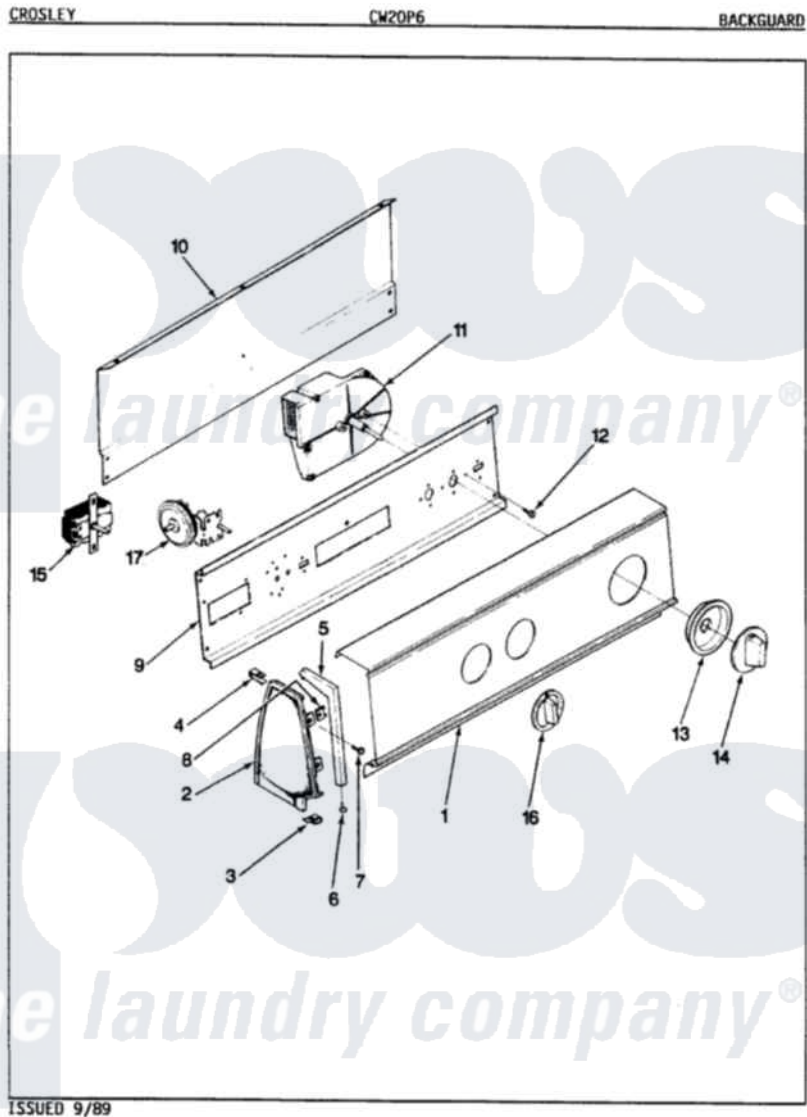

Crosley CW20P6H 03 - CONTROL PANEL (REV. E-H)

Crosley Residential Crosley CW20P6H Washer Parts Parts Diagram 03 - CONTROL PANEL (REV. E-H)
 Click on the part number to view part

Item	Original Part Number	Replaced By	Status	Part Description
1	25-7702			Speedclip, End Cap To Control Panel
"	25-7793			Screw
"	35-2182		Not Available	CONTROL PANEL
2	35-2488	21001452		Cap- End
"	35-2487	21001451		Cap- End
3	34-9487		Not Available	PLATE, REINFORCEMENT
"	25-7697	25-2219		Screw
"	25-7851			Speedclip, End Cap To Top
4	25-7435	33002917		Screw, No.10-16
5	53-0277		Not Available	TRIM, END CAP (RT)
"	53-0278		Not Available	TRIM, END CAP (LT)
6	25-7760			Screw
7	25-3092	90767		Screw, 8A X 3/8 HeX Washer Head Tapping
8	25-7702			Speedclip, End Cap To Control Panel

9	53-1676		Shield, Control
10	35-2688	21001460	Shield, Rear
"	25-3457		Screw, Sems
"	25-3092	90767	Screw, 8A X 3/8 HeX Washer Head Tapping
11	35-2210	35-2749	Timer
12	25-0088	489483	Screw 10-32 X 1/2
13	35-0180	12500058	Knob Ski
14	35-0498	12500058	Knob Ski
15	35-0119		Rotary Switch
"	25-3092	90767	Screw, 8A X 3/8 HeX Washer Head Tapping
16	35-2256	21001283	Knob, Selector---Piq
"	25-3092	90767	Screw, 8A X 3/8 HeX Washer Head Tapping
17	25-3092	90767	Screw, 8A X 3/8 HeX Washer Head Tapping
"	35-2145	21001554	Switch, Water Level
NI	33-8304		Not Available
			MANUAL, USE & CARE