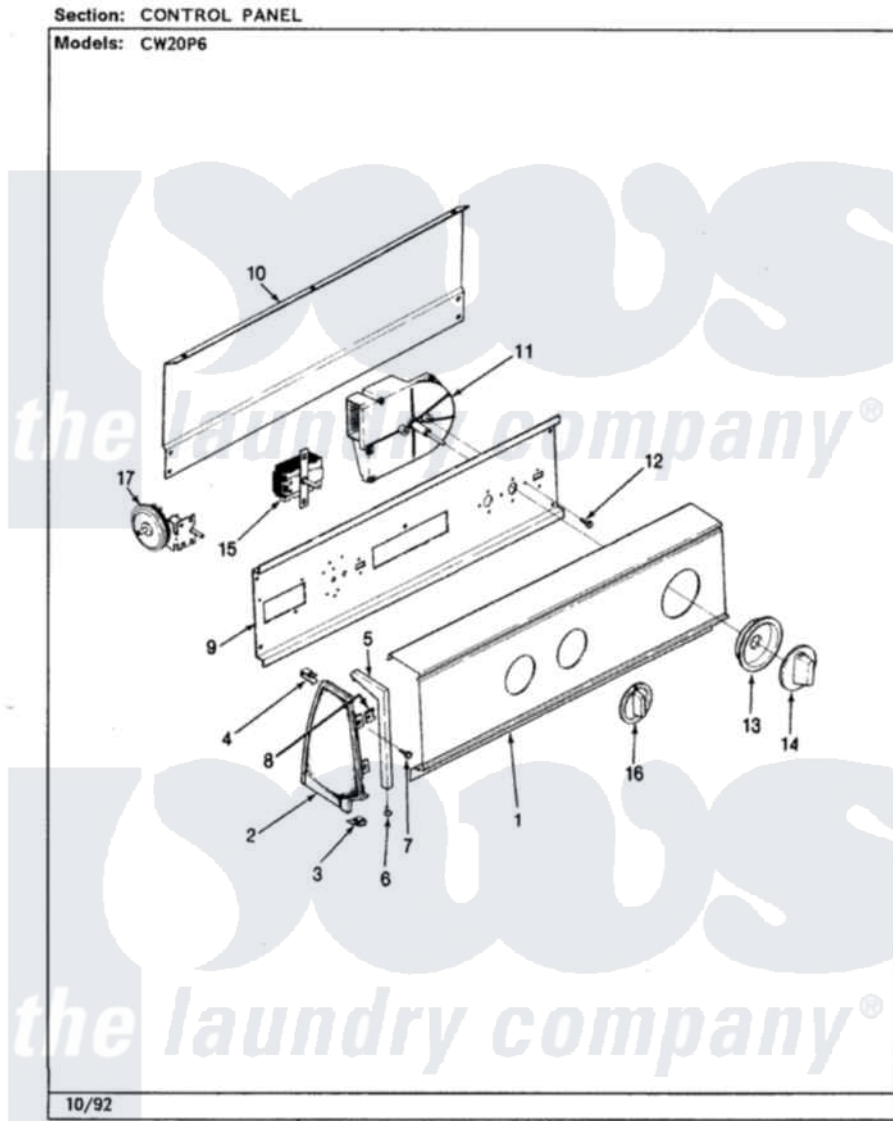

Crosley CW20P6H 04 - CONTROL PANEL (REV. J-N)

Crosley Residential Crosley CW20P6H Washer Parts Parts Diagram 04 - CONTROL PANEL (REV. J-N)
Click on the part number to view part

Item	Original Part Number	Replaced By	Status	Part Description
1	35-2182		Not Available	CONTROL PANEL
"	25-7793			Screw
"	25-7702			Speedclip, End Cap To Control Panel
2	35-2488	21001452		Cap- End
"	35-2487	21001451		Cap- End
3	25-7851			Speedclip, End Cap To Top
"	25-7697	25-2219		Screw
"	34-9487		Not Available	PLATE, REINFORCEMENT
4	25-7852			Speedclip, Rr Shld To End Cap
"	25-7435	33002917		Screw, No.10-16
5	53-0277		Not Available	TRIM, END CAP (RT)
"	53-0278		Not Available	TRIM, END CAP (LT)
6	25-7760			Screw
7	25-3092	90767		Screw, 8A X 3/8 HeX Washer Head Tapping

8	25-7702		Speedclip, End Cap To Control Panel
9	53-1676		Shield, Control
10	25-3457		Screw, Sems
"	25-3092	90767	Screw, 8A X 3/8 HeX Washer Head Tapping
"	25-7853	25-7933	Ring, Retaining
"	35-2688	21001460	Shield, Rear
11	35-2210	35-2749	Timer
12	25-0088	489483	Screw 10-32 X 1/2
13	35-0180	12500058	Knob Ski
14	35-0498	12500058	Knob Ski
15	35-0119		Rotary Switch
"	25-3092	90767	Screw, 8A X 3/8 HeX Washer Head Tapping
16	35-2256	21001283	Knob, Selector----Piq
17	35-2145	21001554	Switch, Water Level
"	25-3092	90767	Screw, 8A X 3/8 HeX Washer Head Tapping
"	35-2887-1		Not Available MANUAL, USE & CARE
"	35-3283	21001554	Switch, Water Level
"	33-8304		Not Available MANUAL, USE & CARE