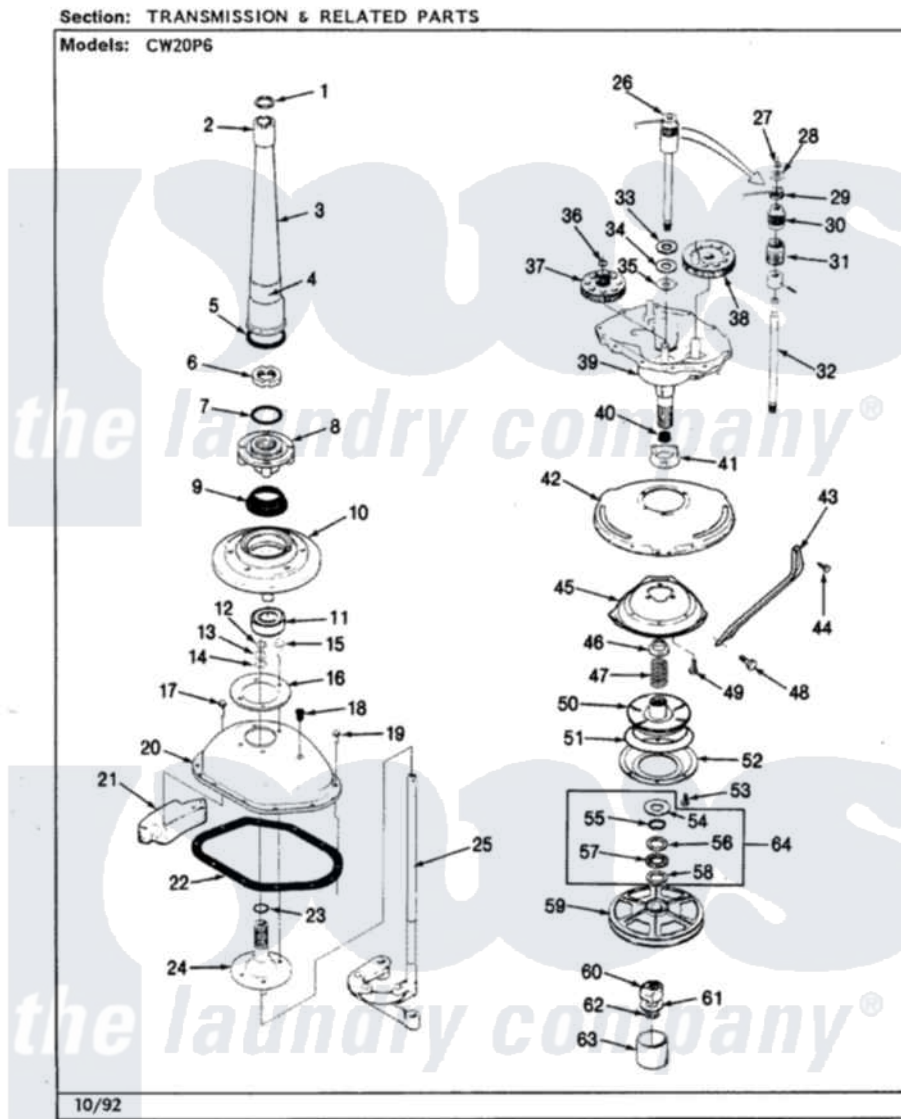

Crosley CW20P6H 05 - TRANSMISSION & RELATED PARTS (REV. J-N)

Crosley [Residential Crosley CW20P6H Washer Parts](#) Parts Diagram 05 - TRANSMISSION & RELATED PARTS (REV. J-N)

[Click on the part number to view part](#)

Item	Original Part Number	Replaced By	Status	Part Description
1	25-7941			"O" Ring, Agtr Drive Shaft
2	35-2835	21001066		Bearing, Centerpost
3	35-2792	21001401		Center Pos
4	33-6790			Bearing, Agitator
"	35-2983		Not Available	CENTERPOST ASSY.
5	35-2906			Seal, Centerpost Bottom
6	35-2791			Nut, Spin Tube
7	25-7938			"O" Ring, Basket Drive Hub
8	35-3647	W10219156		Tub Seal
"	35-2715		Not Available	BASKET DRIVE HUB ASSY
9	35-2974			Tub Seal/Hub Assembly
10	35-2716	12001561		Bearing And Seal Housing Assembly
11	35-2972	12001561		Bearing And Seal Housing Assembly
"	35-2205			Bearing, Spin