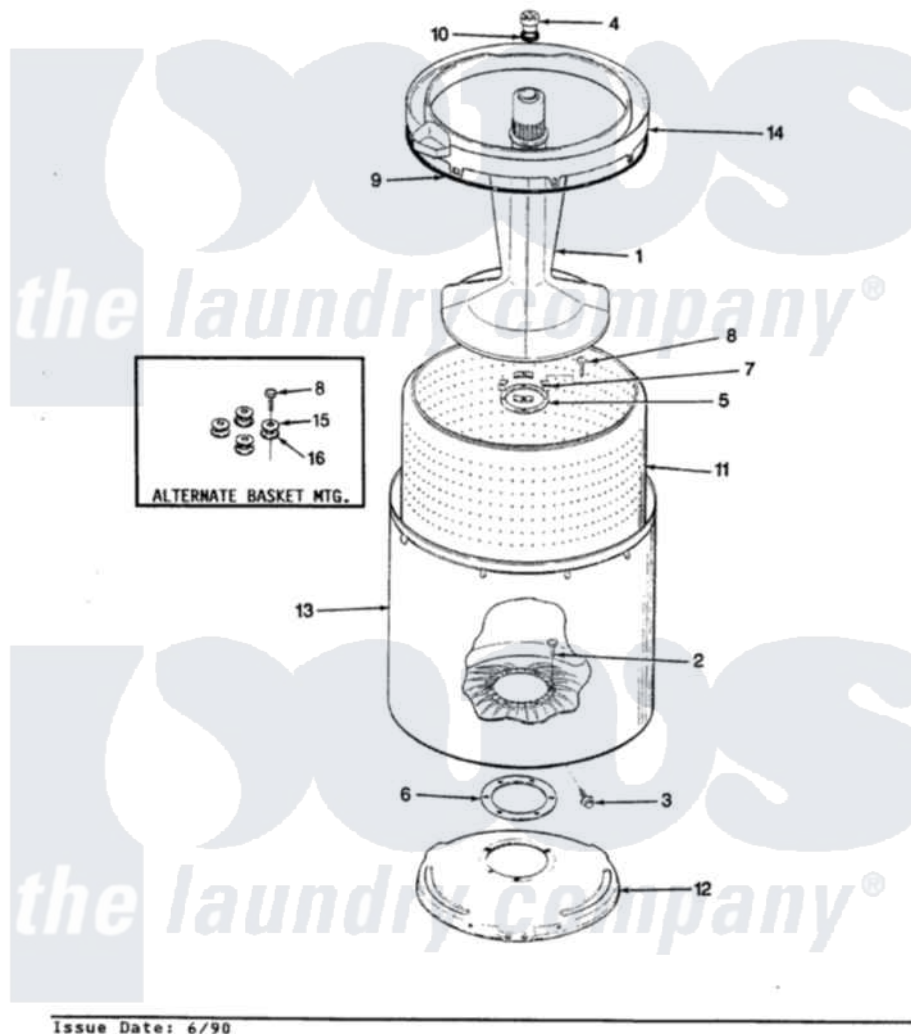

Crosley CW20P6H 07 - TUB (REV. E-H)

SECTION: TUB
MODEL: CW20P6

Issue Date: 6/90

Crosley [Residential Crosley CW20P6H Washer Parts](#) Parts Diagram 07 - TUB (REV. E-H)
Click on the part number to view part

Item	Original Part Number	Replaced By	Status	Part Description
1	35-2371	33-4352		Agitator
2	35-2062	21001063		Screw, Shoulder
3	25-7914	22002933		Screw
4	33-6241			Cap
5	33-8959			Gasket
6	35-2061			Gasket, Tub To Housing
7	33-8799		Not Available	REINF PLATE
8	25-7783	4356852		Screw
9	35-2328			Seal, Tub Top
10	25-7330			Rubber Washer
11	35-2381		Not Available	BASKET ASSY-WHITE
12	35-2529		Not Available	TUB SUPPORT
13	35-2038			Tub
14	35-2262		Not Available	SHIELD, TUB TOP
"	35-2034		Not Available	TOP, TUB
15	25-7921		Not Available	STEEL WASHER