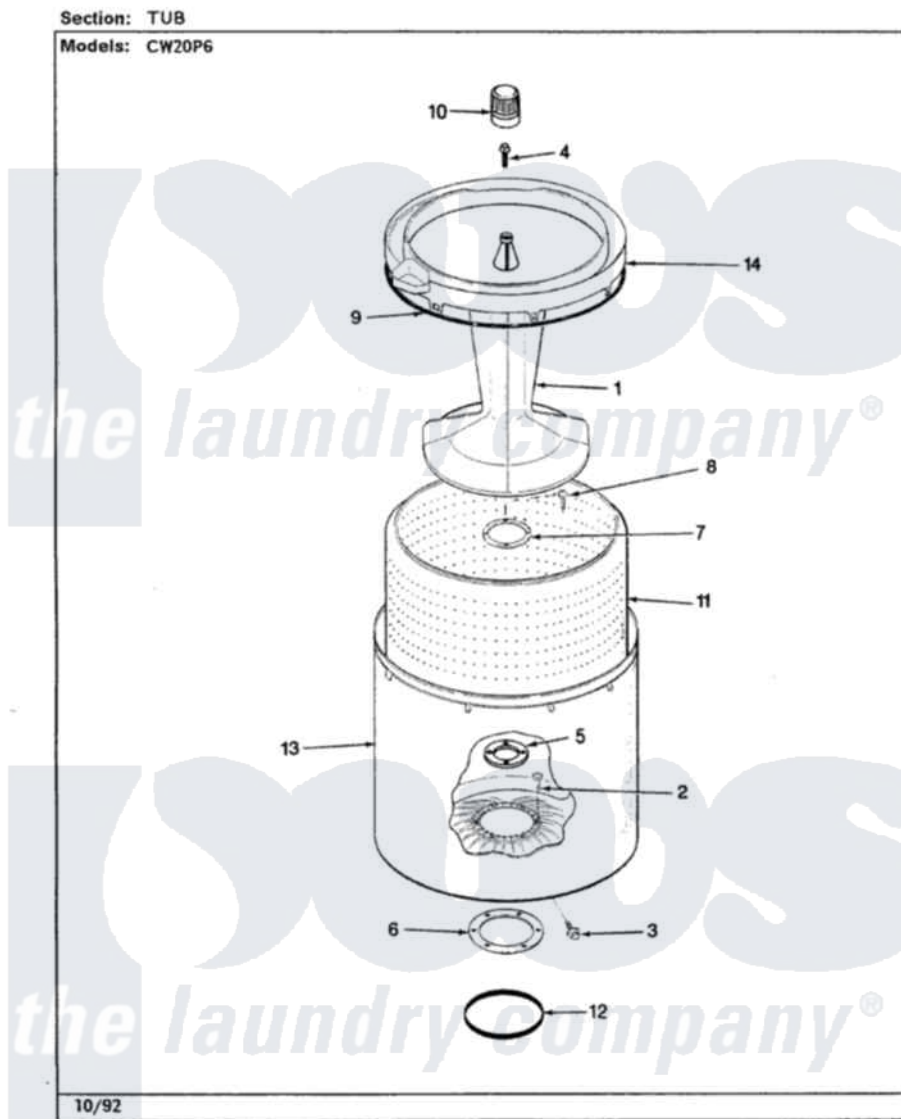

# Crosley CW20P6H 08 - TUB (REV. J-N)

Crosley [Residential Crosley CW20P6H Washer Parts](#) Parts Diagram 08 - TUB (REV. J-N)  
Click on the part number to view part

Item	Original Part Number	Replaced By	Status	Part Description
1	35-2717	<a href="#">35-3580</a>		Agitator
"	<a href="#">35-3580</a>			Agitator
2	25-7947	<a href="#">21001063</a>		Screw, Shoulder
3	25-7953	<a href="#">22002933</a>		Screw
4	25-7948	<a href="#">W10309247</a>		Screw
5	<a href="#">35-3685</a>			Gasket, Basket To Centerpost
"	35-2980	<a href="#">35-3685</a>		Gasket, Basket To Centerpost
6	<a href="#">35-2979</a>			Gasket, Tub/Hsg
"	33-3686		Not Available	R/H END CAP
7	<a href="#">35-3014</a>			Gasket And Reinf. Plate Assembly
8	25-7783	<a href="#">4356852</a>		Screw
9	<a href="#">35-2328</a>			Seal, Tub Top
10	<a href="#">35-2733</a>			Cap, Agitator
11	35-3016		Not Available	BASKET ASSY
12	<a href="#">35-2978</a>			Seal, Tub/Housing
13	<a href="#">35-3700</a>			Tub Assembly

"	35-2952	<a href="#">35-3700</a>	Tub Assembly
14	35-2262	Not Available	SHIELD, TUB TOP
"	35-2034	Not Available	TOP, TUB
"	35-3578	Not Available	TOP, TUB