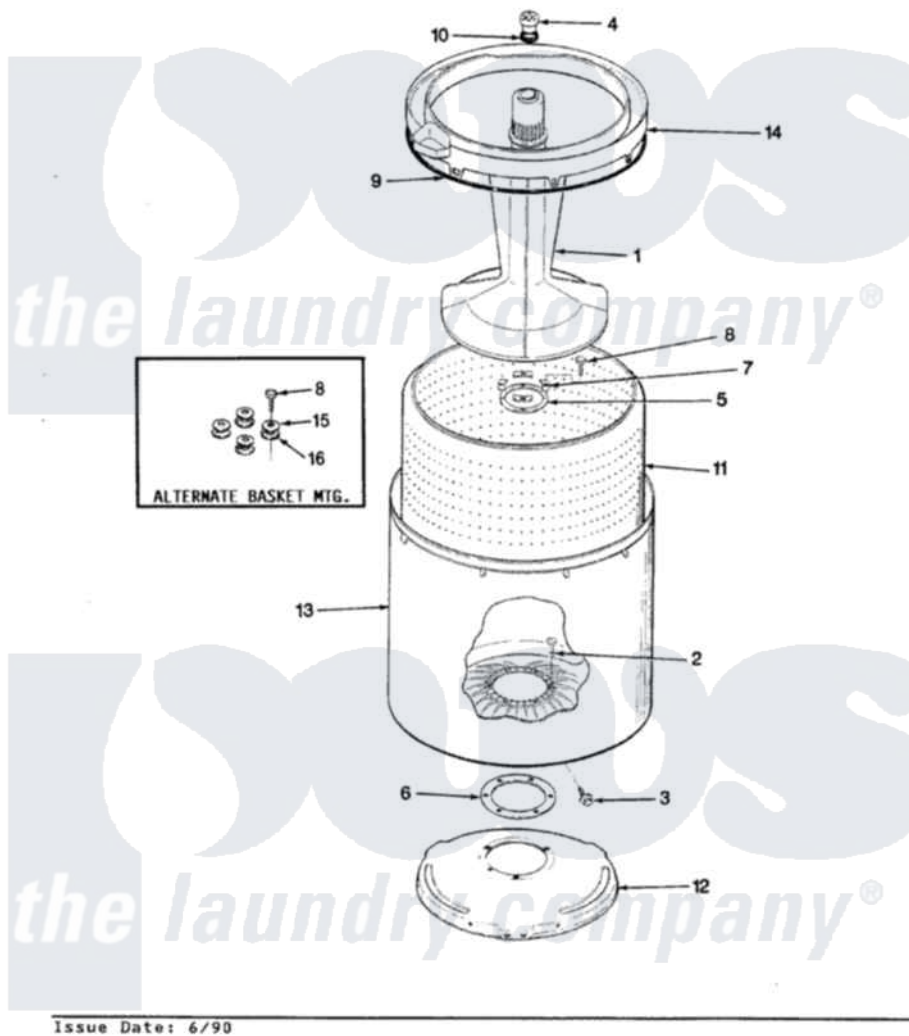

Crosley CW20P6W 12 - TUB (ORIG. REV. A-D)

SECTION: TUB
MODEL: CW20P6

Crosley Residential Crosley CW20P6W Washer Parts Parts Diagram 12 - TUB (ORIG. REV. A-D)
Click on the part number to view part

Item	Original Part Number	Replaced By	Status	Part Description
1	35-2371	33-4352		Agitator
2	35-2062	21001063		Screw, Shoulder
3	25-7914	22002933		Screw
4	33-6241			Cap
5	33-8959			Gasket
6	35-2061			Gasket, Tub To Housing
7	33-8799		Not Available	REINF PLATE
8	25-7783	4356852		Screw
9	35-2328			Seal, Tub Top
10	25-7330			Rubber Washer
11	35-2381		Not Available	BASKET ASSY-WHITE
12	35-2023			Tub Support
"	35-2529		Not Available	TUB SUPPORT
13	35-2038			Tub
14	35-2262		Not Available	SHIELD, TUB TOP
"	35-2034		Not Available	TOP, TUB