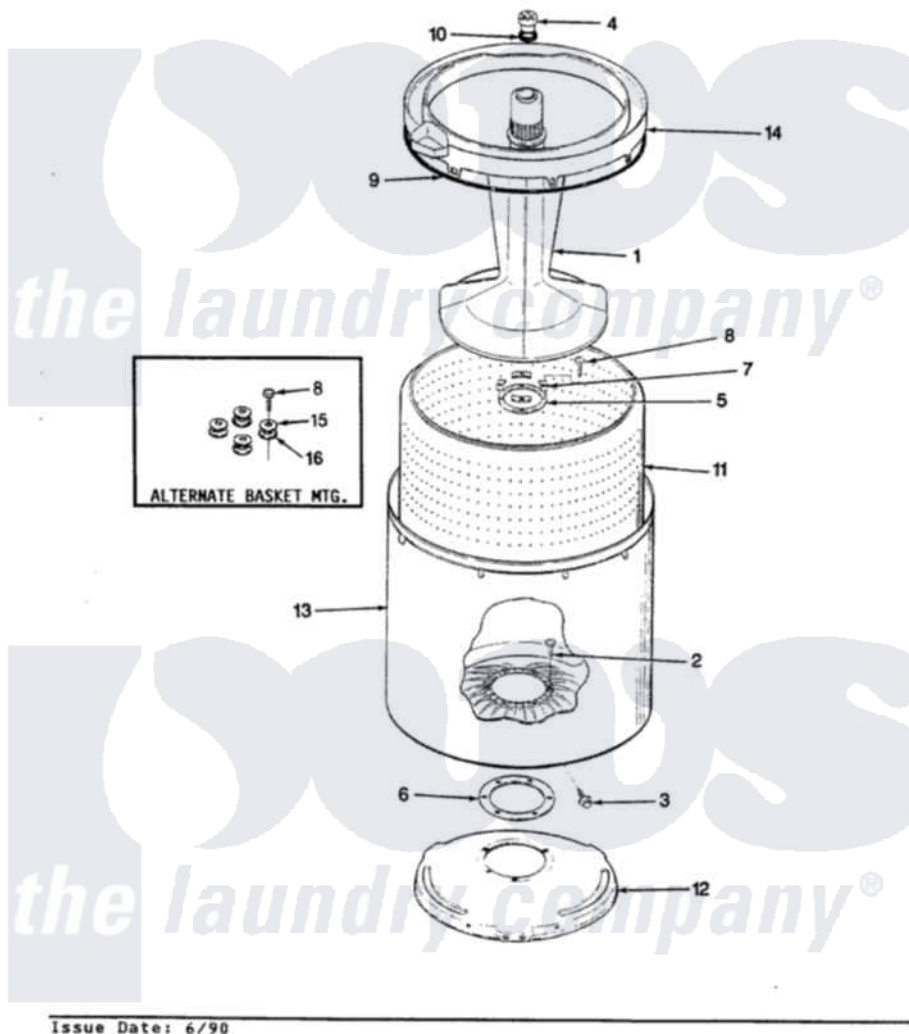

Crosley CW20P6W 13 - TUB (REV. E-H)

SECTION: TUB
MODEL: CW20P6

Issue Date: 6/90

Crosley Residential Crosley CW20P6W Washer Parts Parts Diagram 13 - TUB (REV. E-H)
Click on the part number to view part

Item	Original Part Number	Replaced By	Status	Part Description
1	35-2371	33-4352		Agitator
2	35-2062	21001063		Screw, Shoulder
3	25-7914	22002933		Screw
4	33-6241			Cap
5	33-8959			Gasket
6	35-2061			Gasket, Tub To Housing
7	33-8799		Not Available	REINF PLATE
8	25-7783	4356852		Screw
9	35-2328			Seal, Tub Top
10	25-7330			Rubber Washer
11	35-2381		Not Available	BASKET ASSY-WHITE
12	35-2529		Not Available	TUB SUPPORT
13	35-2038			Tub
14	35-2262		Not Available	SHIELD, TUB TOP
"	35-2034		Not Available	TOP, TUB
15	25-7921		Not Available	STEEL WASHER