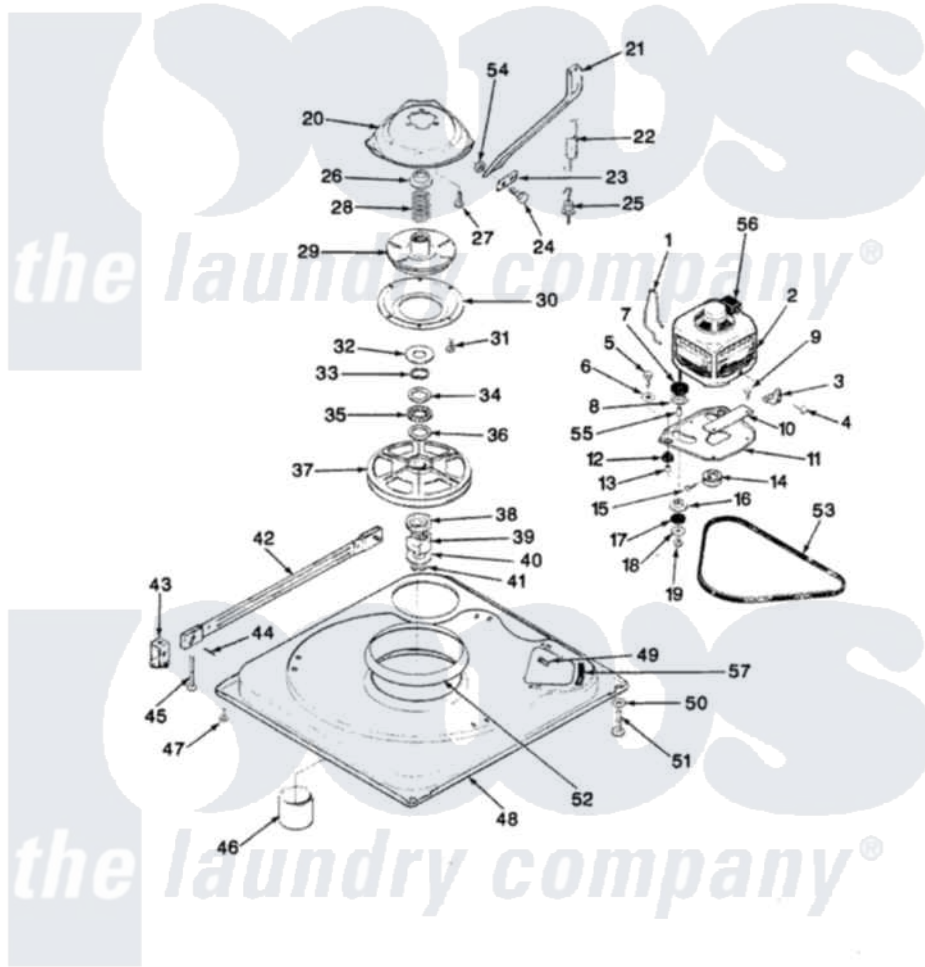

# Crosley CW20P8AC 01 - BASE & DRIVE

SECTION: BASE & DRIVE  
 MODEL: CW20P8C

Issue Date: 2/91

Crosley [Residential Crosley CW20P8AC Washer Parts](#) Parts Diagram 01 - BASE & DRIVE  
 Click on the part number to view part

Item	Original Part Number	Replaced By	Status	Part Description
1	<a href="#">35-0235</a>			Spring, Motor Pivot
2	LA-2002		Not Available	MOTOR KIT
"	35-2030		Not Available	MOTOR
3	<a href="#">33-9945</a>			Slide, Foot
4	25-7418	<a href="#">33001178</a>		Back, Tumbler
5	25-7833	<a href="#">21001977</a>		Screw
6	<a href="#">25-7834</a>			Washer, Motor/Base Screw
7	<a href="#">33-9946</a>			Isolator, Motor
8	33-9944	<a href="#">35-3570</a>		Washer, Motor Pivot
9	25-3083	<a href="#">212951</a>		Screw, No.6-32 X 1/4 Inch
10	33-9947		Not Available	DBL.PIVOT SLIDE
11	35-2810	<a href="#">21001783</a>		Plate And Screw Assembly
12	33-9941	<a href="#">35-3646</a>		Isolator, Motor Plate
13	<a href="#">25-7831</a>			Spacer, Mounting
14	35-2124	<a href="#">W10143344</a>		Pulley
15	<a href="#">25-7117</a>			Set Screw