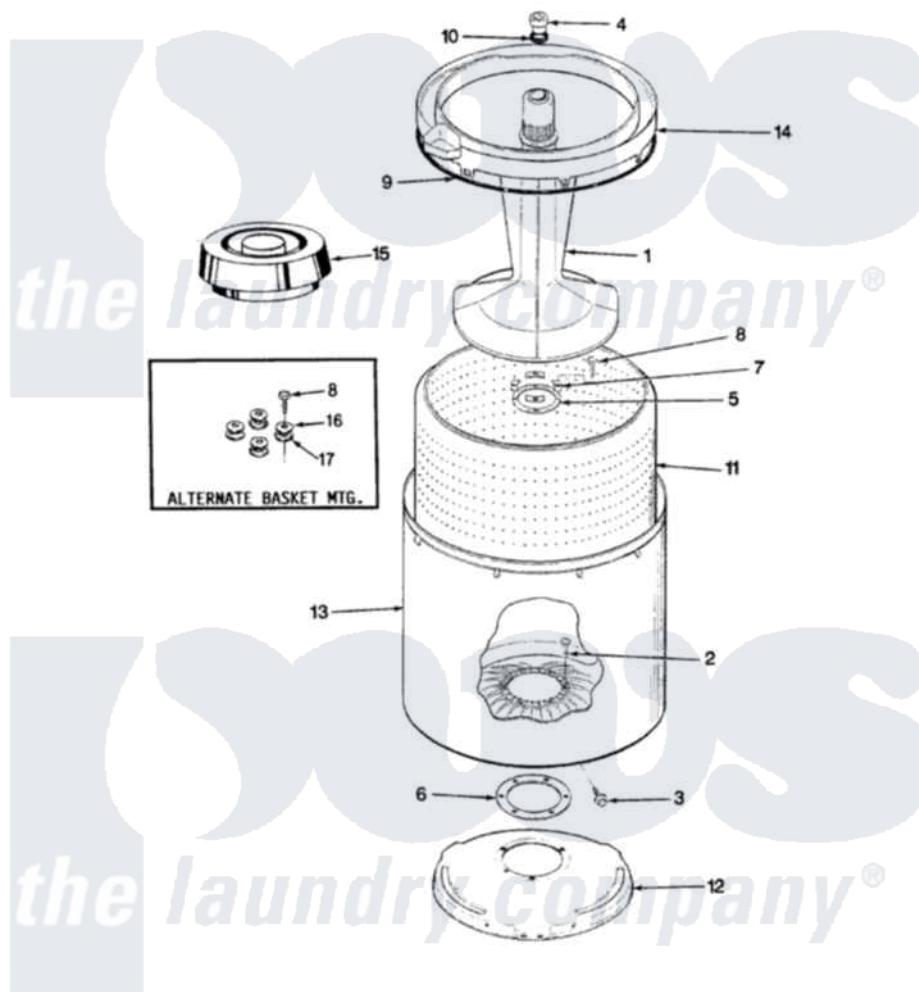

Crosley CW20P8AC 04 - TUB

SECTION: TUB
MODEL: CW20P8C

Issue Date: 2/91

Crosley Residential Crosley CW20P8AC Washer Parts Parts Diagram 04 - TUB
Click on the part number to view part

Item	Original Part Number	Replaced By	Status	Part Description
1	35-2456	33-4352		Agitator
2	35-2062	21001063		Screw, Shoulder
3	25-7914	22002933		Screw
4	33-6241			Cap
5	33-8959			Gasket
6	35-2061			Gasket, Tub To Housing
7	33-8799		Not Available	REINF PLATE
8	25-7783	4356852		Screw
9	35-2328			Seal, Tub Top
10	25-7330			Rubber Washer
11	35-2508		Not Available	BASKET WHITE
12	35-2529		Not Available	TUB SUPPORT
13	35-2262		Not Available	SHIELD, TUB TOP
"	35-2038			Tub
14	35-2034		Not Available	TOP, TUB
15	33-9827	35-2550		Dispenser, Rinse