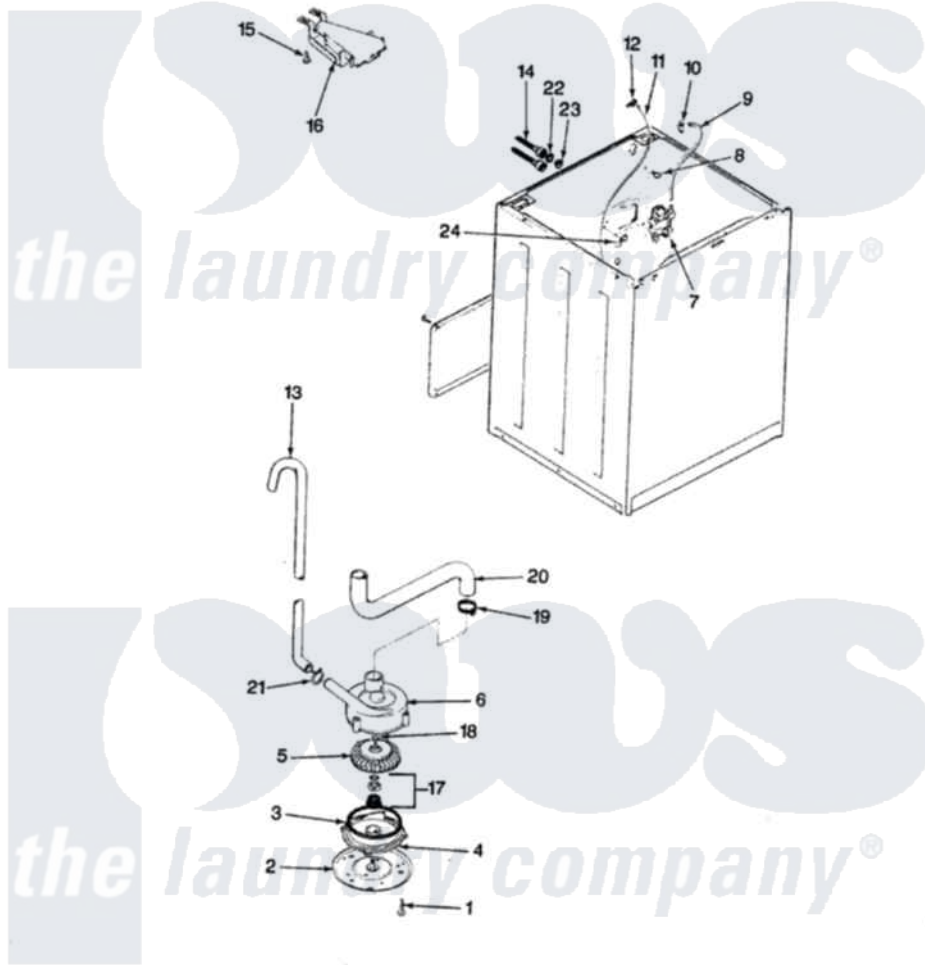

Crosley CW20P8AC 05 - WATER CARRYING

SECTION: WATER CARRYING & PUMP ASSEMBLY
 MODEL: CW20P8C

Issue Date: 2/91

Crosley [Residential Crosley CW20P8AC Washer Parts](#) Parts Diagram 05 - WATER CARRYING
 Click on the part number to view part

Item	Original Part Number	Replaced By	Status	Part Description
1	25-7405	3196164		Screw
2	33-6035		Not Available	PLATE & PULLEY ASSY.
3	33-6032			Gasket
4	35-2058			Base, Pump
5	35-2057	35-6465		Pump Assem
6	35-2099	35-6465		Pump Assem
"	35-2056		Not Available	HOUSING, PUMP
7	35-2376	35-2374N		Valve, Water
"	25-7220			Clip, Cabinet Top
8	25-7867	596669		Clamp, Manifold
9	35-2378	12002749		Hose, Flume Kit
10	25-7867	596669		Clamp, Manifold
11	35-2322	21001748		Hose, Pressure Switch
"	35-2261		Not Available	PAD, PRESSURE SWITCH HOSE
12	33-6099			Clamp
13	33-9436	211704		Hose, Drain

14	33-7046	89503	Hose-Inlet
"	35-0873	76313	Hosefill
15	25-3092	90767	Screw, 8A X 3/8 HeX Washer Head Tapping
16	35-2051	21001760	Flume Assembly / Water Diverter
17	35-0707		Seal, Seat And "O" Ring
18	25-7894	W10001180	Screw
19	25-6099	33-6099	Clamp
20	35-2131	Not Available	HOSE, SUMP TO PUMP
21	25-7796	596669	Clamp, Manifold
22	25-7048		Washer
23	33-7313	33-4264N	Strainer And Washer Kit
24	33-6099		Clamp