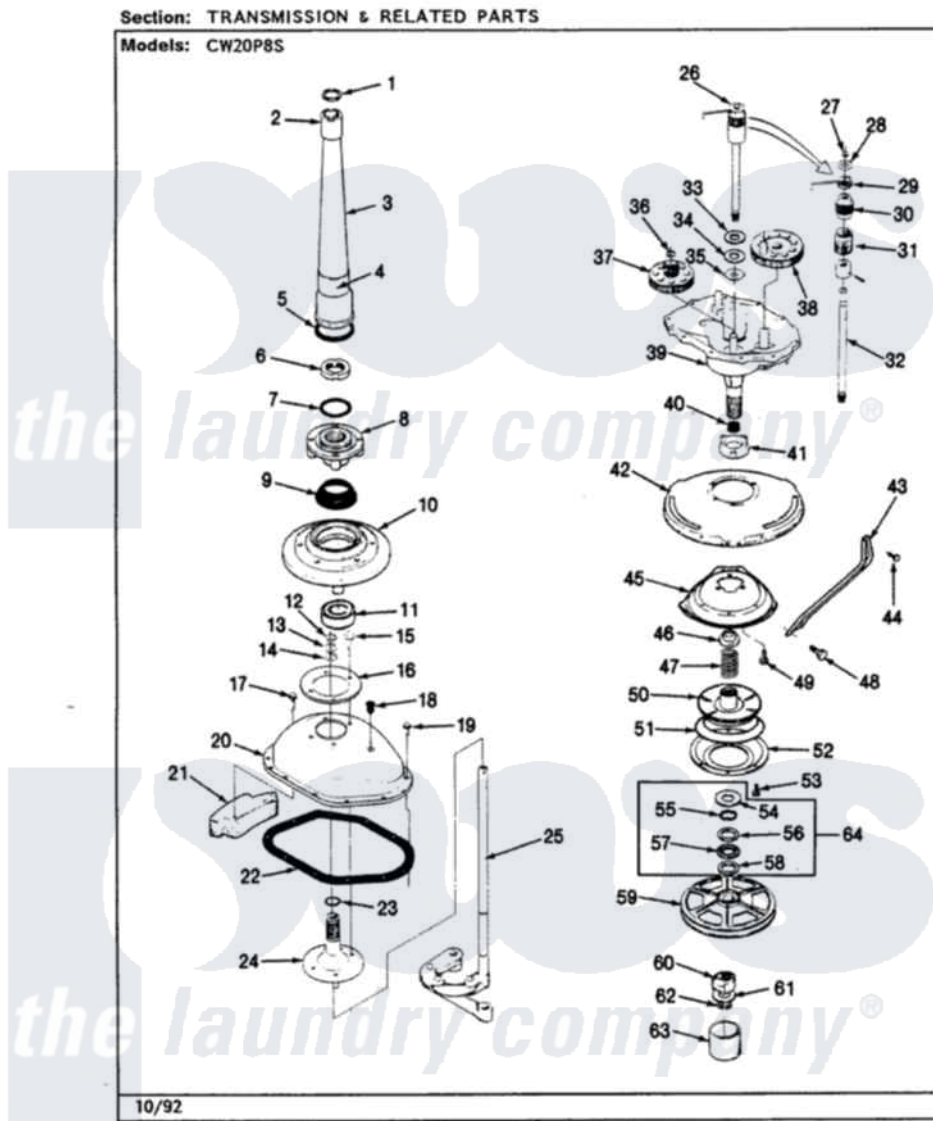

# Crosley CW20P8AS 09 - TRANSMISSION (CW20P8xS)(REV. A-E)

Crosley Residential Crosley CW20P8AS Washer Parts Parts Diagram 09 - TRANSMISSION (CW20P8xS)(REV. A-E)  
Click on the part number to view part

Item	Original Part Number	Replaced By	Status	Part Description
1	<a href="#">25-7941</a>			"O" Ring, Agrtr Drive Shaft
2	35-2835	<a href="#">21001066</a>		Bearing, Centerpost
3	35-2792	<a href="#">21001401</a>		Center Pos
4	<a href="#">33-6790</a>			Bearing, Agitator
"	35-2983		Not Available	CENTERPOST ASSY.
5	<a href="#">35-2906</a>			Seal, Centerpost Bottom
6	<a href="#">35-2791</a>			Nut, Spin Tube
7	<a href="#">25-7938</a>			"O" Ring, Basket Drive Hub
8	35-3647	<a href="#">W10219156</a>		Tub Seal
"	35-2715		Not Available	BASKET DRIVE HUB ASSY
9	<a href="#">35-2974</a>			Tub Seal/Hub Assembly
10	35-2716	<a href="#">12001561</a>		Bearing And Seal Housing Assembly
11	35-2972	<a href="#">12001561</a>		Bearing And Seal Housing Assembly
"	<a href="#">35-2205</a>			Bearing, Spin
12	25-7940		Not Available	RING, RETAINING (AG.