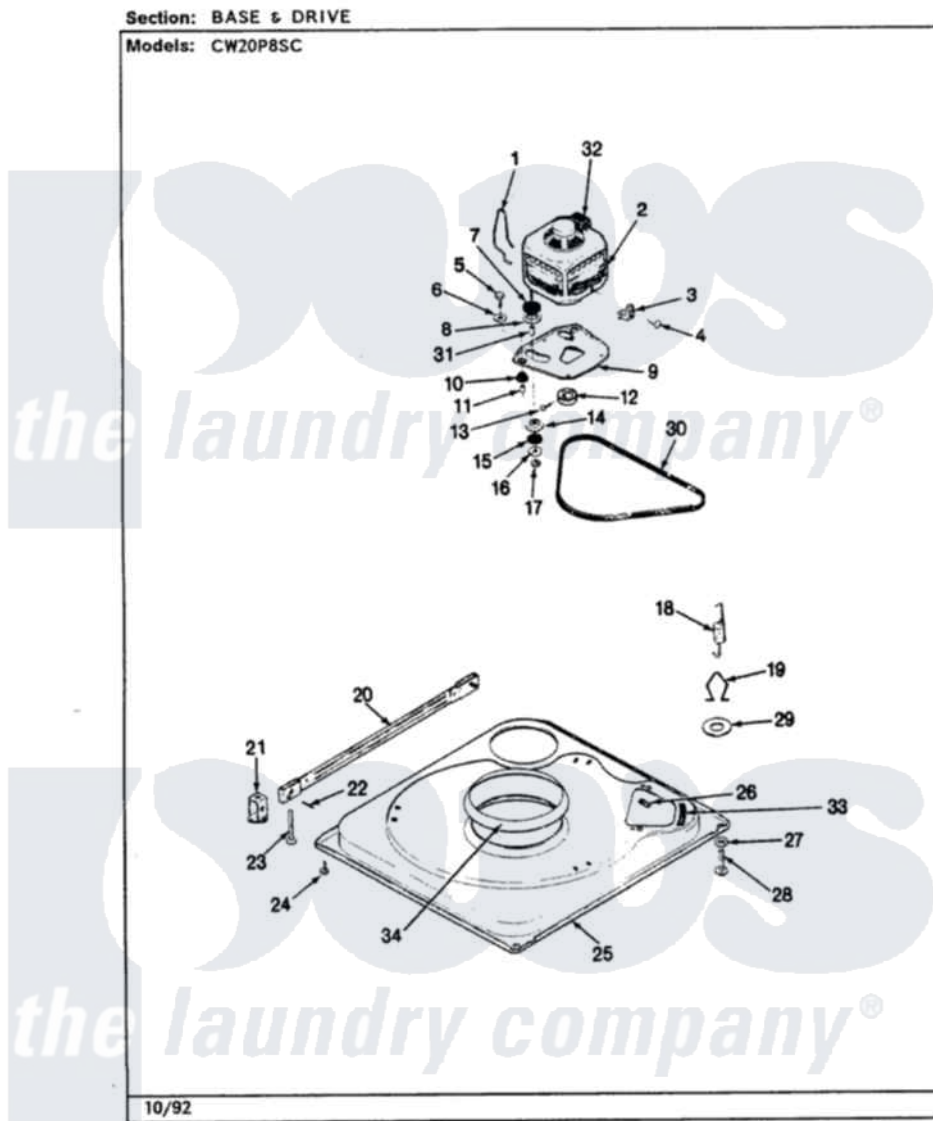

Crosley CW20P8ASC 01 - BASE & DRIVE (CW20P8xSC)(REV. A-E)

Crosley [Residential Crosley CW20P8ASC Washer Parts](#) Parts Diagram 01 - BASE & DRIVE (CW20P8xSC)(REV. A-E)  
Click on the part number to view part

Item	Original Part Number	Replaced By	Status	Part Description
1	<a href="#">35-0235</a>			Spring, Motor Pivot
2	LA-2002		Not Available	MOTOR KIT
"	35-2030		Not Available	MOTOR
3	<a href="#">33-9945</a>			Slide, Foot
4	25-7418	<a href="#">33001178</a>		Back, Tumbler
5	25-7833	<a href="#">21001977</a>		Screw
6	<a href="#">25-7834</a>			Washer, Motor/Base Screw
7	<a href="#">33-9946</a>			Isolator, Motor
8	33-9944	<a href="#">35-3570</a>		Washer, Motor Pivot
9	35-2810	<a href="#">21001783</a>		Plate And Screw Assembly
10	33-9941	<a href="#">35-3646</a>		Isolator, Motor Plate
11	<a href="#">25-7831</a>			Spacer, Mounting
12	35-2124	<a href="#">W10143344</a>		Pulley
13	<a href="#">25-7117</a>			Set Screw
14	33-9943	<a href="#">35-3571</a>		Slide, Motor Pivot
15	<a href="#">33-9967</a>			Washer, Motor Isolator