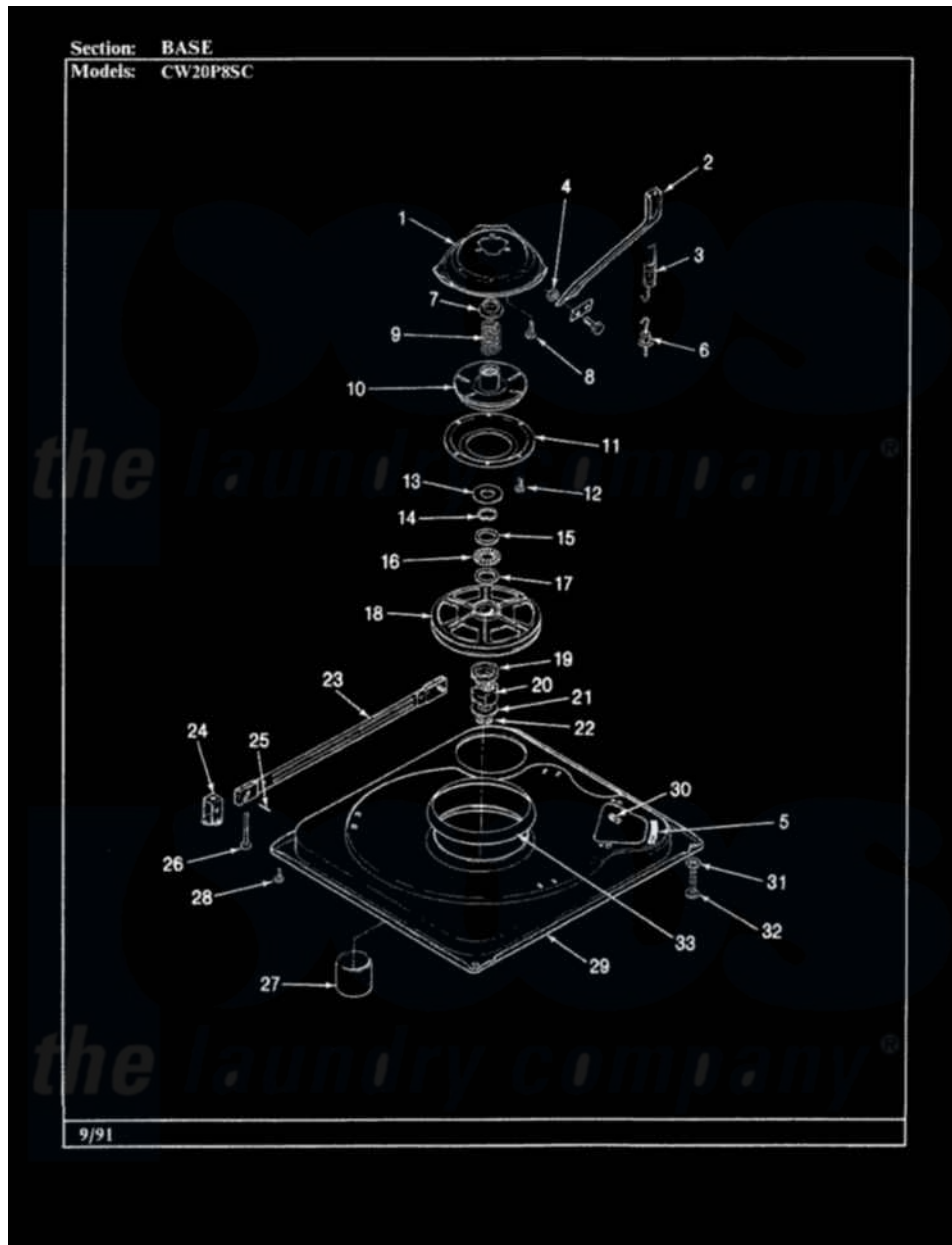

Crosley CW20P8ASC 02 - BASE (ORIG-CW20P8XSC)

Crosley Residential Crosley CW20P8ASC Washer Parts Parts Diagram 02 - BASE (ORIG-CW20P8XSC)
Click on the part number to view part

Item	Original Part Number	Replaced By	Status	Part Description
1	35-2015		Not Available	SUSPENSION HOUSING
2	35-2531		Not Available	BRACE, TUB
"	25-7930	21001858		Screw 5/16-18 x 1/2
3	35-2092		Not Available	SUSPENSION SPRING
4	25-0226		Not Available	HEX NUT
5	35-2065			Pad, Motor Plate
6	25-7365			Eye Bolt
7	35-2017			Retainer, Brake Spring
8	25-7895	21001858		Screw 5/16-18 x 1/2
9	35-2112	21001910		Spring, Brake
10	35-2113	35-6714		Brake Roto
11	35-2018	35-6918		Stator, Brake
12	25-7359			Screw
13	35-2016		Not Available	SPACER-BEARING
14	25-7909			Washer
15	35-2318		Not Available	WASHER

16	35-2078	12002213	Thrust Bearing Kit
17	35-2081	35-3456	Washer
18	35-2683	12002213	Thrust Bearing Kit
20	35-2439	12002213	Thrust Bearing Kit
21	35-2082		Washer, 1.25ODX.530IDX.062
22	25-7854		Ring, Retaining
23	35-2049	21001881	Bar, Stabilizer
24	35-2046		Bracket, Stabilizer
25	35-2052		Pin, Stabilizer
26	35-2050	22004469	Leg And Foot Self Stabalizing
"	35-2039	Not Available	PAD, FOOT
27	35-2007		Cap, Dust
28	25-7828	489483	Screw 10-32 X 1/2
29	35-2815	Not Available	BASE, WASHER
30	25-7838	25-7845	Speednut, Motor
31	25-7915		Hex Nut
32	35-0837	25001119	Foot And Pad Assembly
"	35-0772	25001119	Foot And Pad Assembly
33	35-2357	21002026	Snubber