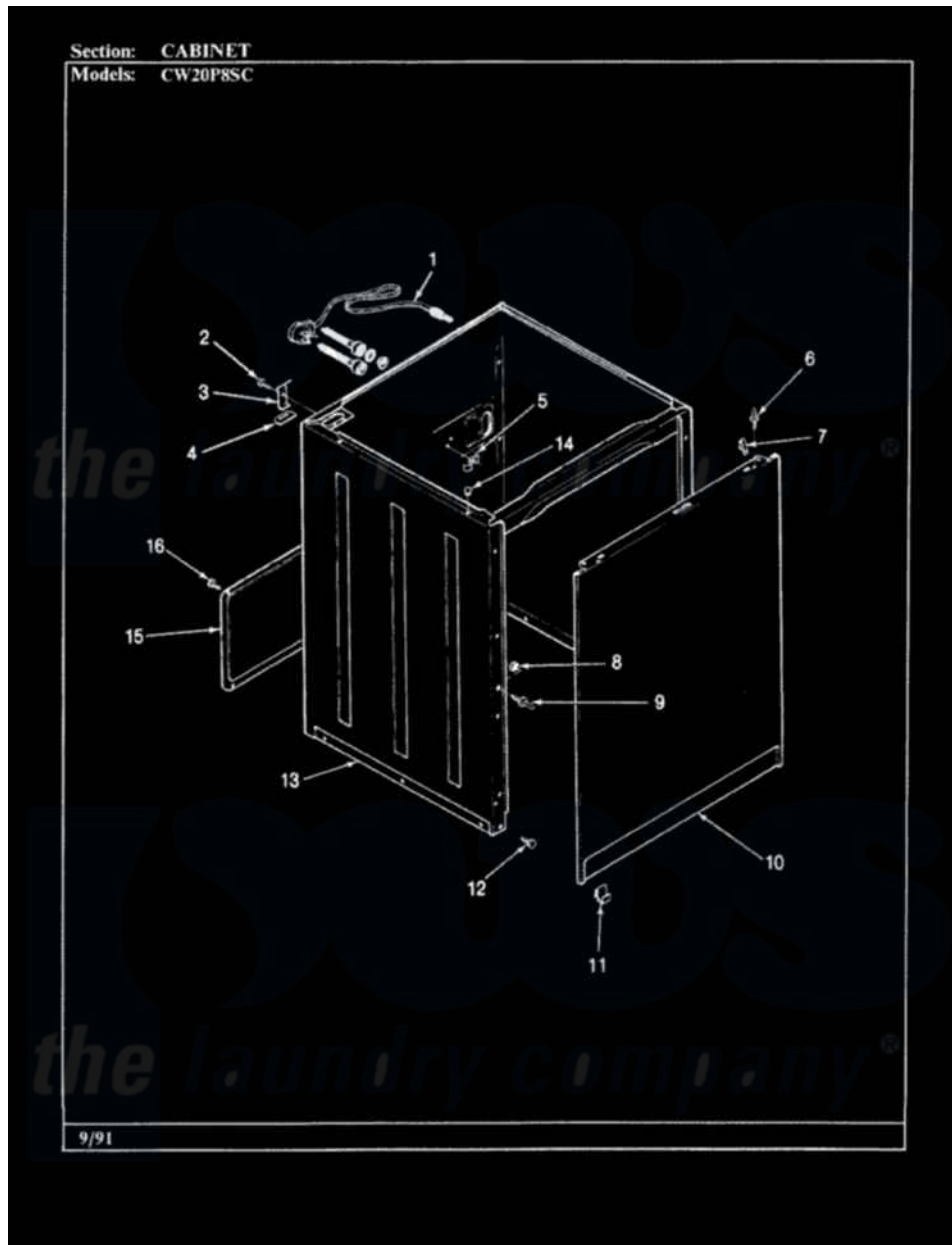

Crosley CW20P8ASC 03 - CABINET (ORIG-CW20P8xSC)

Crosley Residential Crosley CW20P8ASC Washer Parts Parts Diagram 03 - CABINET (ORIG-CW20P8xSC)
 Click on the part number to view part

Item	Original Part Number	Replaced By	Status	Part Description
1	35-0680		Not Available	CORD, POWER
2	25-7893			Screw
3	33-7450	35-2846		Hinge, Cabinet Top
4	33-0930			Pad, Top Hinge
5	33-6099			Clamp
6	53-0643			Pin, Locator
7	25-6109			Screw
"	34-9701			Guide, Cabinet
8	25-0224	3400029		Nut, Adapter Plate
9	53-0643			Pin, Locator
10	35-2084-24			Panel, Front
11	53-0120			Clip, Front Panel
12	33-2653			Bumper, Cabinet
13	35-2106-24	12001802		Kit, Cabinet/Rear Shield
14	33-2653			Bumper, Cabinet
15	35-2108	21001871		Cabinet