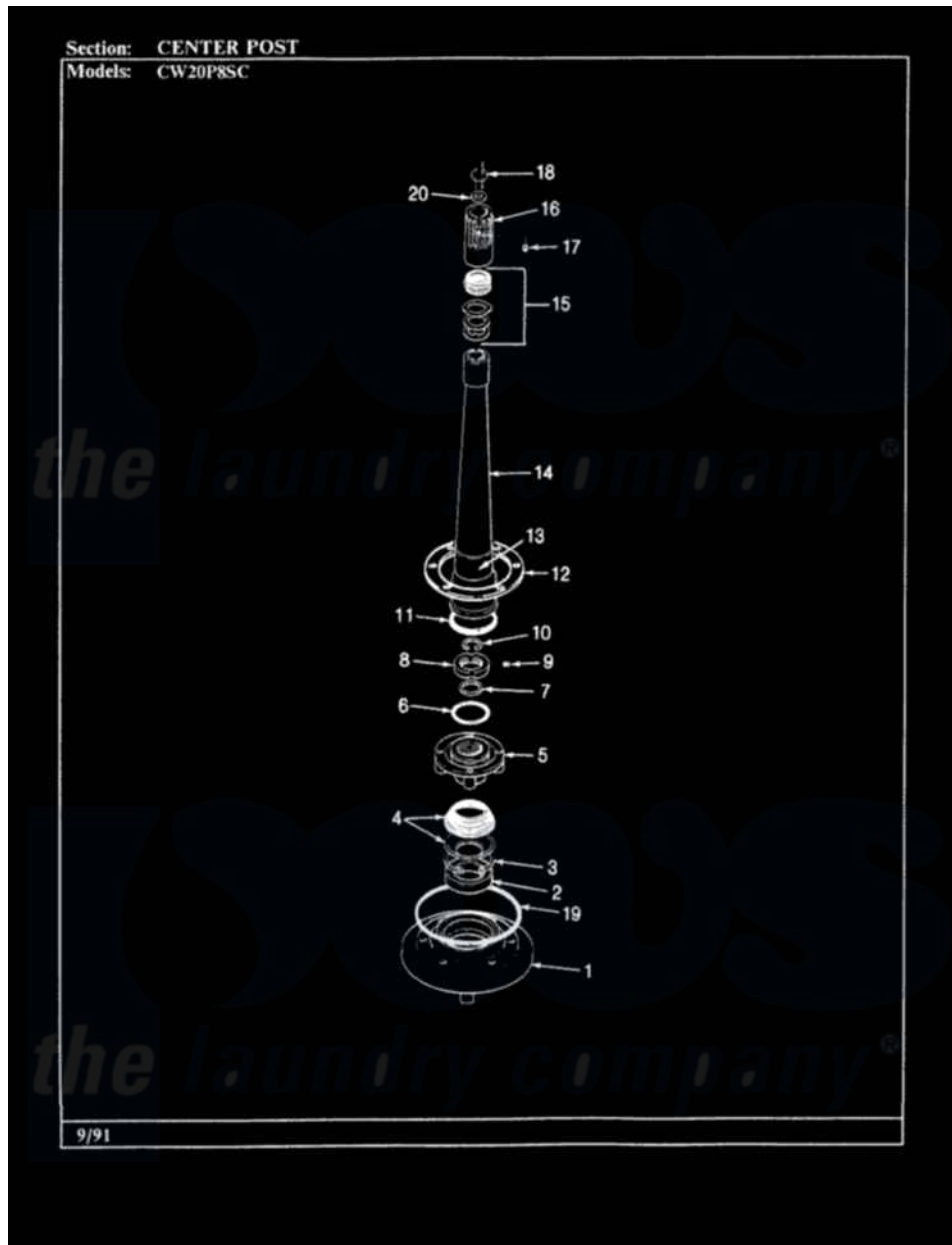

Crosley CW20P8ASC 04 - CENTER POST (ORIG-CW20P8xSC)

Crosley Residential Crosley CW20P8ASC Washer Parts Parts Diagram 04 - CENTER POST (ORIG-CW20P8xSC)
Click on the part number to view part

Item	Original Part Number	Replaced By	Status	Part Description
1	35-2059	35-2450		Housing Assembly, Bearing And Seal
2	35-2205			Bearing, Spin
3	25-7849			Retaining Ring
4	33-7224N			Tub Seal Assembly
5	33-9987		Not Available	BASKET HUB ASM
6	35-2061			Gasket, Tub To Housing
7	25-7722	33-4293N		Gasket Kit
8	33-9507	33-9504		Locknut
9	25-7120			Set Screw
10	25-7848			Retaining Ring
11	33-8718			Gasket
12	35-0930			Gasket
13	33-6790			Bearing, Agitator
14	33-4283N		Not Available	CENTERPOST KIT
15	33-7806N			Seal Assembly
16	33-9729		Not Available	DRIVE BLOCK ASM

17	25-7378	Set Screw
18	33-6817	Stud
19	35-2060	Seal, Tub To Housing
20	25-7316	Flat Washer