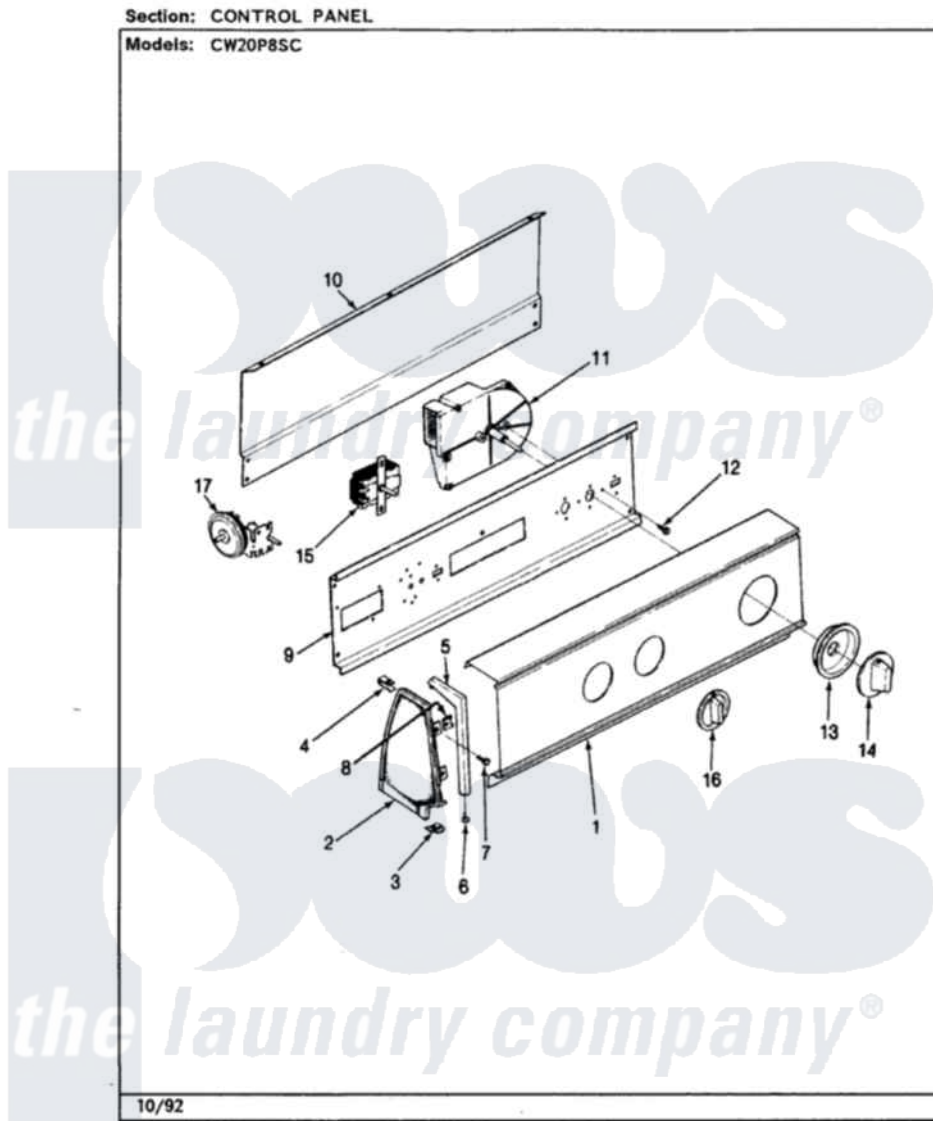

Crosley CW20P8ASC 06 - CONTROL PANEL (REV. A-E)(CW20P8xSC)

Crosley [Residential Crosley CW20P8ASC Washer Parts](#) Parts Diagram 06 - CONTROL PANEL (REV. A-E)(CW20P8xSC)

[Click on the part number to view part](#)

Item	Original Part Number	Replaced By	Status	Part Description
1	25-7702			Speedclip, End Cap To Control Panel
"	25-7793			Screw
"	35-2989		Not Available	CONTROL PANEL
2	35-2487	21001451		Cap- End
"	35-2488	21001452		Cap- End
3	25-7851			Speedclip, End Cap To Top
"	25-7697	25-2219		Screw
"	34-9487		Not Available	PLATE, REINFORCEMENT
4	25-7435	33002917		Screw, No.10-16
"	25-7852			Speedclip, Rr Shld To End Cap
5	53-0277		Not Available	TRIM, END CAP (RT)
"	53-0278		Not Available	TRIM, END CAP (LT)
6	25-7760			Screw
7	25-3092	90767		Screw, 8A X 3/8 HeX Washer Head Tapping

8	25-7702		Speedclip, End Cap To Control Panel
9	53-1677	Not Available	CONTROL SHIELD
10	25-3457		Screw, Sems
"	25-3092	90767	Screw, 8A X 3/8 HeX Washer Head Tapping
"	25-7853	25-7933	Ring, Retaining
"	35-2688	21001460	Shield, Rear
11	35-2845		Timer
12	25-0088	489483	Screw 10-32 X 1/2
13	35-0180	12500058	Knob Ski
14	35-0498	12500058	Knob Ski
15	35-2838	35-2839	Switch
"	25-3092	90767	Screw, 8A X 3/8 HeX Washer Head Tapping
16	35-0145	21001283	Knob, Selector---Piq
17	35-2619	Not Available	SWITCH 4POS SPEED
"	35-2801	21001554	Switch, Water Level
"	25-3092	90767	Screw, 8A X 3/8 HeX Washer Head Tapping
"	35-3283	21001554	Switch, Water Level
NI	35-2990-1	Not Available	MANUAL, USE & CARE