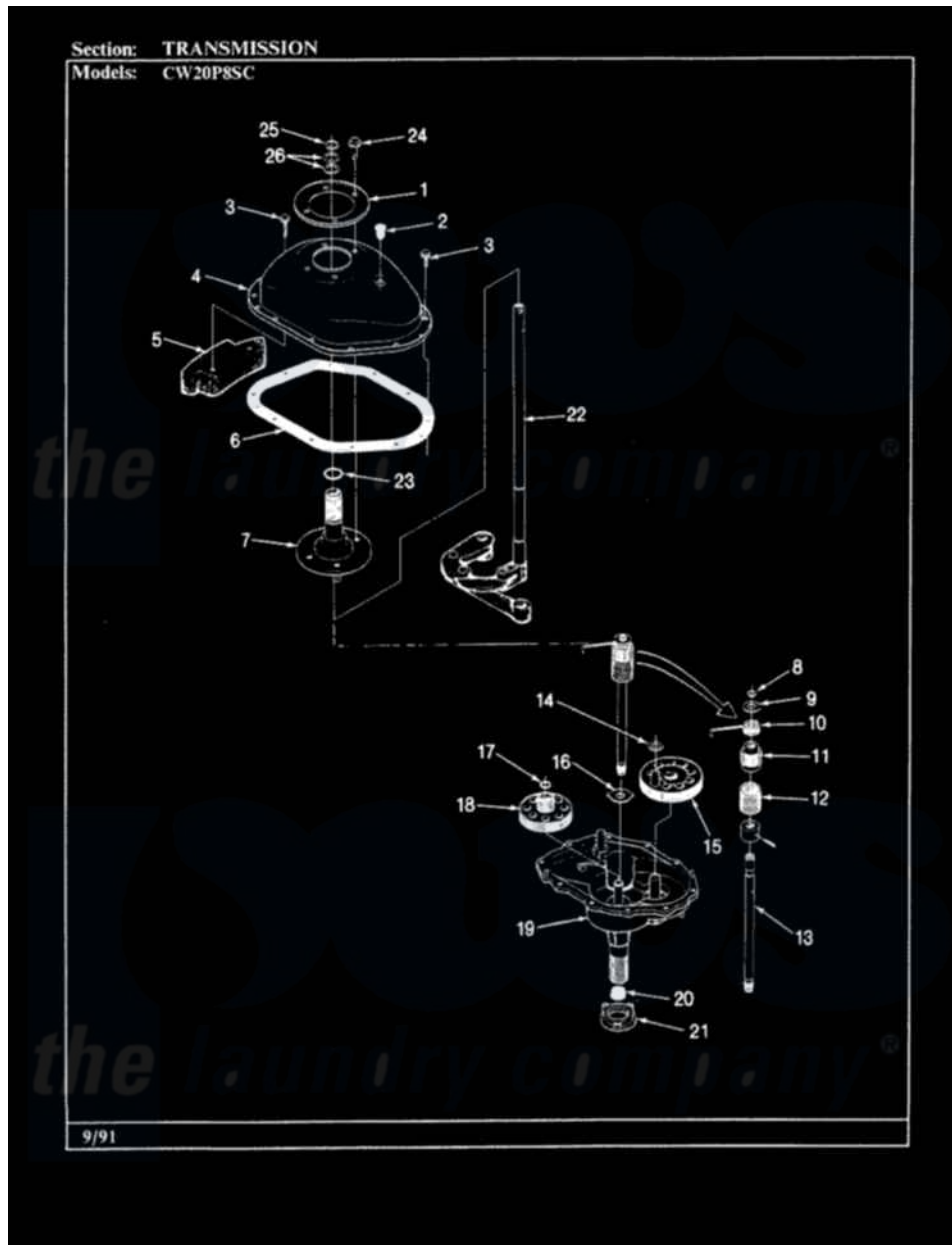

# Crosley CW20P8ASC 09 - TRANSMISSION (ORIG-CW20PxSC)

Crosley Residential Crosley CW20P8ASC Washer Parts Parts Diagram 09 - TRANSMISSION (ORIG-CW20PxSC)  
 Click on the part number to view part

Item	Original Part Number	Replaced By	Status	Part Description
1	33-9893	<a href="#">33-7187</a>		Covr Reinforcmt
2	<a href="#">35-2621</a>			Plug, Oil Fill
3	<a href="#">25-7916</a>			Bolt
4	35-2620		Not Available	COVER, TRANSMISSION
5	<a href="#">35-2642</a>			Counterweight
6	35-1030		Not Available	GASKET, TRANSMISSION HOUSING
7	<a href="#">35-2654</a>			Drive Tube Assembly
8	<a href="#">25-7847</a>			Ring, Retaining
9	25-7416		Not Available	WASHER, FLAT
10	33-6114	<a href="#">33-6463</a>		Spring
11	<a href="#">35-2001</a>			Pinion, Drive
12	33-3195		Not Available	SPRING
13	<a href="#">LA-2005</a>			Clutch Assembly Kit
"	35-2116		Not Available	DRIVE SHAFT & HUB ASSY
14	<a href="#">25-7091</a>			Thrust Washer
15	35-2631		Not Available	GEAR, CRANK

16	<a href="#">35-2070</a>		Washer, Steel W/Tabs
"	35-2462	<a href="#">35-3825</a>	Washer, Nylon
"	25-7274		Not Available
17	25-7853	<a href="#">25-7933</a>	WASHER, STEEL
18	<a href="#">35-2527</a>		Ring, Retaining
18	<a href="#">35-2527</a>		Gear, Cluster
19	35-2640		Not Available
19	35-2640		TRANSMISSION HOUSING
20	35-2010	<a href="#">207843</a>	Lip Seal Repair Kit
21	35-2111	<a href="#">12001562</a>	Bearing Assembly
22	35-2637		Not Available
22	35-2637		LINKAGE ASSY
23	25-7722	<a href="#">33-4293N</a>	Gasket Kit
24	<a href="#">25-7359</a>		Screw
25	<a href="#">25-7848</a>		Retaining Ring
26	<a href="#">25-7057</a>		Washer, Flat
NI	LA-2001		Not Available
NI	LA-2001		TRANSMISSION REPLACEMENT KIT