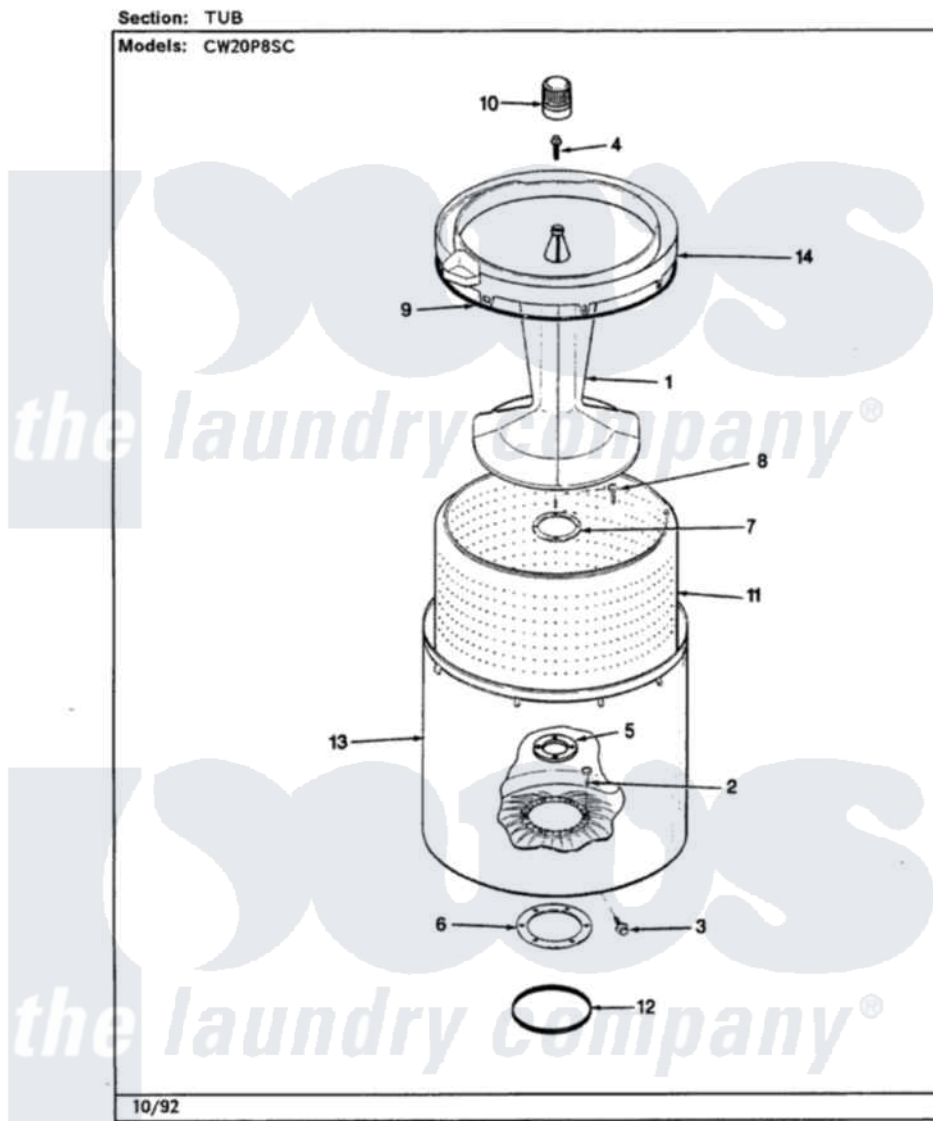

Crosley CW20P8ASC 10 - TUB (CW20P8xSC)(REV. A-E)

Crosley Residential Crosley CW20P8ASC Washer Parts Parts Diagram 10 - TUB (CW20P8xSC)(REV. A-E)
Click on the part number to view part

Item	Original Part Number	Replaced By	Status	Part Description
1	35-3580			Agitator
"	35-2717	35-3580		Agitator
2	25-7947	21001063		Screw, Shoulder
3	25-7953	22002933		Screw
4	25-7948	W10309247		Screw
5	35-3685			Gasket, Basket To Centerpost
"	35-2980	35-3685		Gasket, Basket To Centerpost
6	35-3686			Gasket, Tub To Housing
"	35-2979			Gasket, Tub/Hsg
7	35-3014			Gasket And Reinf. Plate Assembly
8	25-7783	4356852		Screw
9	35-2328			Seal, Tub Top
10	35-2733			Cap, Agitator
11	35-3016		Not Available	BASKET ASSY
12	35-2978			Seal, Tub/Housing
13	35-3700			Tub Assembly

"	35-2952	35-3700	Tub Assembly
14	35-2262	Not Available	SHIELD, TUB TOP
"	35-2034	Not Available	TOP, TUB
"	35-3578	Not Available	TOP, TUB