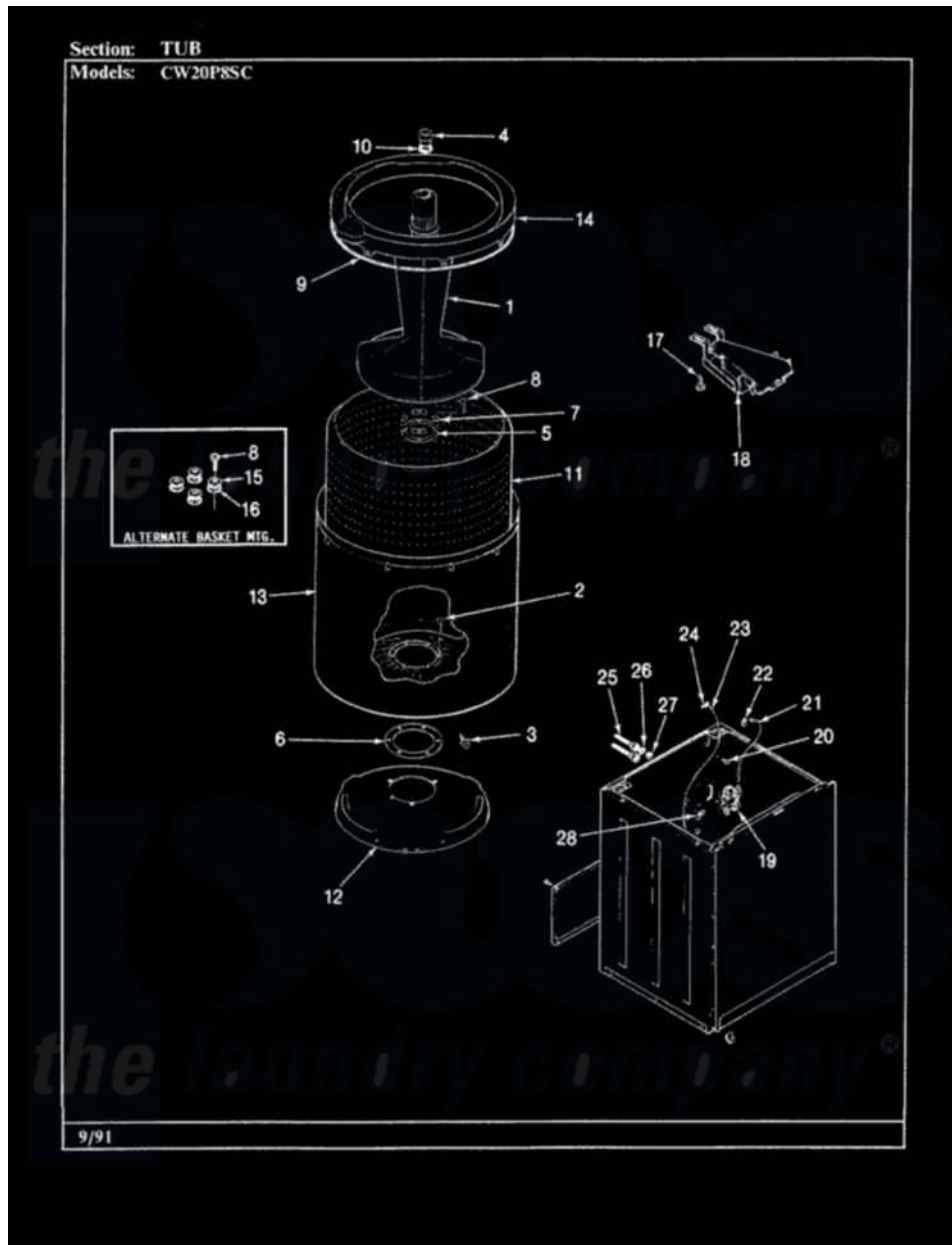

Crosley CW20P8ASC 11 - TUB (ORIG-CW20P8xSC)

Crosley Residential Crosley CW20P8ASC Washer Parts Parts Diagram 11 - TUB (ORIG-CW20P8xSC)
 Click on the part number to view part

Item	Original Part Number	Replaced By	Status	Part Description
1	35-2456	33-4352		Agitator
2	35-2062	21001063		Screw, Shoulder
3	25-7914	22002933		Screw
4	33-6241			Cap
5	33-8959			Gasket
6	35-2061			Gasket, Tub To Housing
7	35-8799		Not Available	REINFORCEMENT PLATE
8	25-7783	4356852		Screw
9	35-2328			Seal, Tub Top
10	25-7330			Rubber Washer
11	35-2508		Not Available	BASKET WHITE
12	35-2529		Not Available	TUB SUPPORT
13	35-2038			Tub
14	35-2034		Not Available	TOP, TUB
"	35-2262		Not Available	SHIELD, TUB TOP
15	25-7921		Not Available	STEEL WASHER

16	25-7922		Cork Washer
17	25-3092	90767	Screw, 8A X 3/8 HeX Washer Head Tapping
18	35-2051	21001760	Flume Assembly / Water Diverter
19	25-7220		Clip, Cabinet Top
"	35-2377	35-2375	Valve, Water Mixing-230V
20	25-7867	596669	Clamp, Manifold
21	35-2378	12002749	Hose, Flume Kit
22	25-7867	596669	Clamp, Manifold
23	35-2261	Not Available	PAD, PRESSURE SWITCH HOSE
"	35-2321	21001748	Hose, Pressure Switch
24	33-6099		Clamp
25	33-7046	89503	Hose-Inlet
"	35-0873	76313	Hosefill
26	25-7048		Washer
27	33-7313	33-4264N	Strainer And Washer Kit
28	33-6099		Clamp