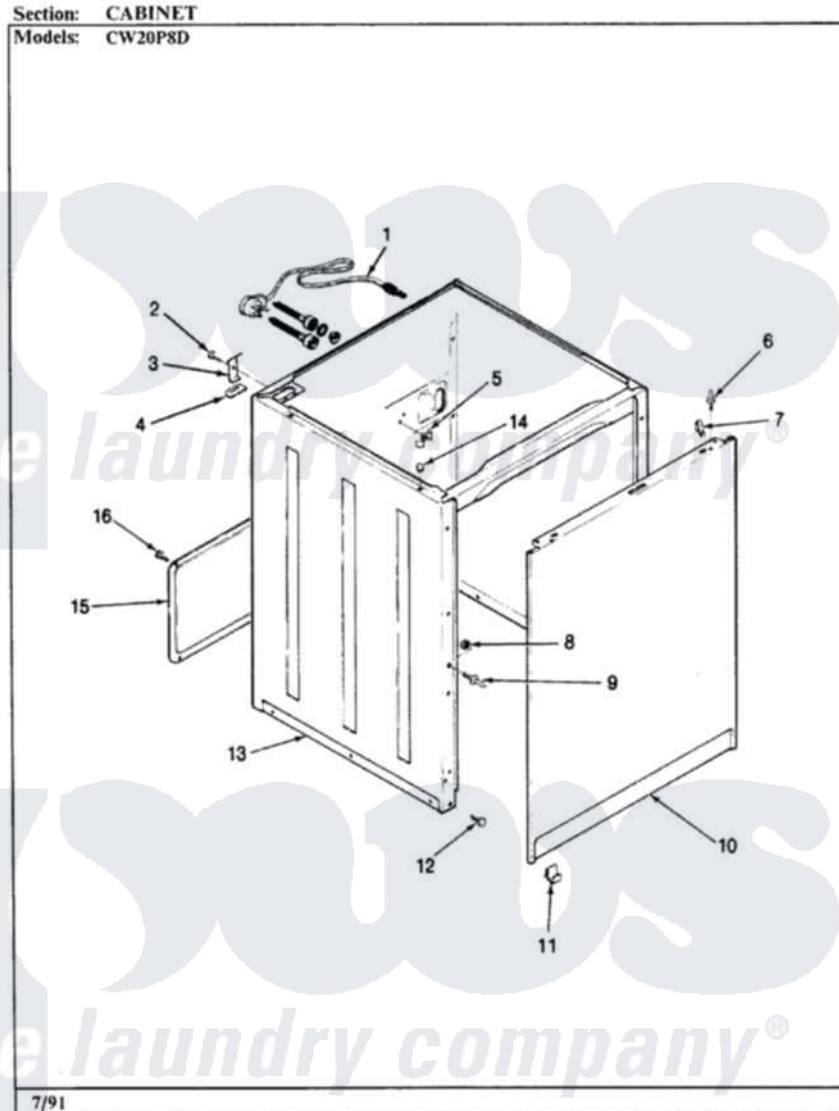

Crosley CW20P8D 02 - CABINET (CW20P8D)

Crosley Residential Crosley CW20P8D Washer Parts Parts Diagram 02 - CABINET (CW20P8D)
Click on the part number to view part

Item	Original Part Number	Replaced By	Status	Part Description
2	25-7893			Screw
3	33-7450	35-2846		Hinge, Cabinet Top
4	33-0930			Pad, Top Hinge
5	33-6099			Clamp
6	53-0643			Pin, Locator
7	34-9701			Guide, Cabinet
8	25-0224	3400029		Nut, Adapter Plate
9	53-0643			Pin, Locator
10	35-2084			Panel, Front
11	53-0120			Clip, Front Panel
12	33-2653			Bumper, Cabinet
13	35-2106	21001871		Cabinet
14	33-2653			Bumper, Cabinet
15	35-2108	21001871		Cabinet
16	25-7733	681414		Screw, 10AB X 1/2