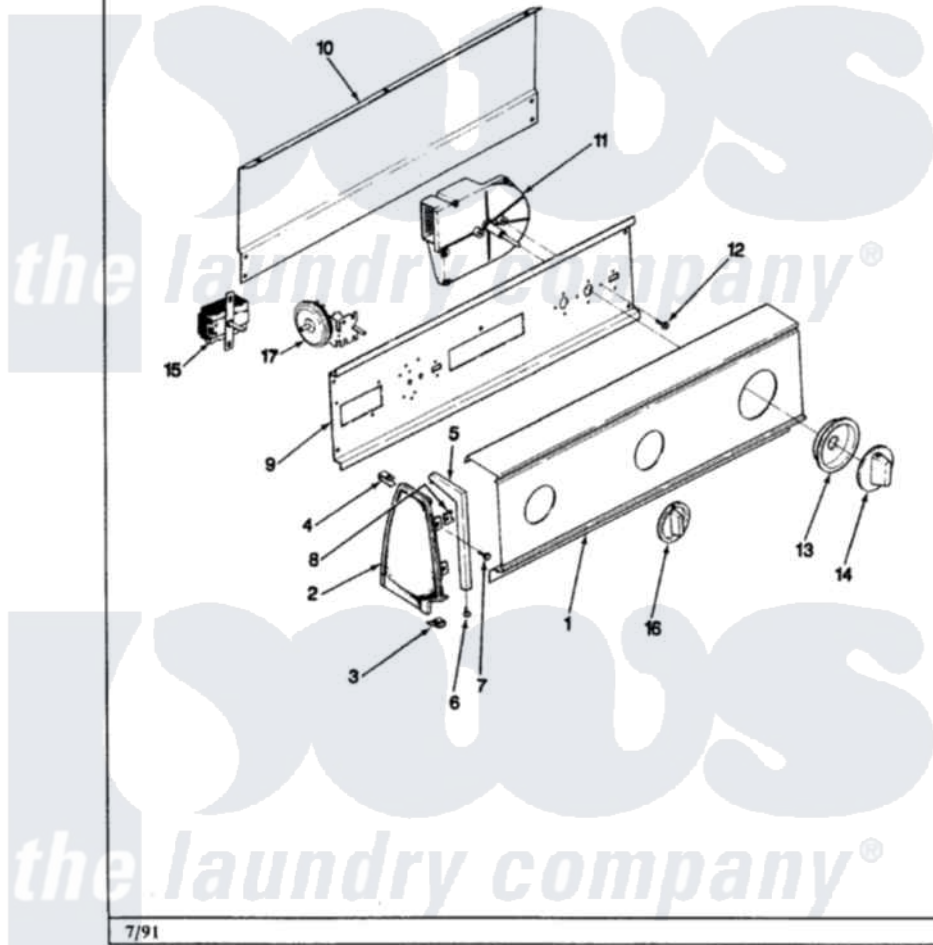

# Crosley CW20P8D 04 - CONTROL PANEL (CW20P8D)

Section: CONTROL PANEL

Models: CW20P8D

Crosley Residential Crosley CW20P8D Washer Parts Parts Diagram 04 - CONTROL PANEL (CW20P8D)

[Click on the part number to view part](#)

Item	Original Part Number	Replaced By	Status	Part Description
1	<a href="#">25-7702</a>			Speedclip, End Cap To Control Panel
"	<a href="#">25-7793</a>			Screw
"	35-2989		Not Available	CONTROL PANEL
2	35-2487	<a href="#">21001451</a>		Cap- End
"	35-2488	<a href="#">21001452</a>		Cap- End
3	34-9487		Not Available	PLATE, REINFORCEMENT
"	25-7697	<a href="#">25-2219</a>		Screw
"	<a href="#">25-7851</a>			Speedclip, End Cap To Top
4	25-7435	<a href="#">33002917</a>		Screw, No.10-16
5	53-0277		Not Available	TRIM, END CAP (RT)
"	53-0278		Not Available	TRIM, END CAP (LT)
6	<a href="#">25-7760</a>			Screw
7	25-3092	<a href="#">90767</a>		Screw, 8A X 3/8 HeX Washer Head Tapping
8	<a href="#">25-7702</a>			Speedclip, End Cap To Control Panel

9	<a href="#">53-1676</a>		Shield, Control
10	35-2688	<a href="#">21001460</a>	Shield, Rear
"	25-3092	<a href="#">90767</a>	Screw, 8A X 3/8 HeX Washer Head Tapping
"	<a href="#">25-3457</a>		Screw, Sems
11	<a href="#">35-2845</a>		Timer
12	25-0088	<a href="#">489483</a>	Screw 10-32 X 1/2
13	35-0180	<a href="#">12500058</a>	Knob Ski
14	35-0498	<a href="#">12500058</a>	Knob Ski
15	35-2838	<a href="#">35-2839</a>	Switch
"	25-3092	<a href="#">90767</a>	Screw, 8A X 3/8 HeX Washer Head Tapping
16	35-0145	<a href="#">21001283</a>	Knob, Selector---Piq
"	25-3092	<a href="#">90767</a>	Screw, 8A X 3/8 HeX Washer Head Tapping
17	25-3092	<a href="#">90767</a>	Screw, 8A X 3/8 HeX Washer Head Tapping
"	35-2801	<a href="#">21001554</a>	Switch, Water Level
"	35-2619	Not Available	SWITCH 4POS SPEED
NI	35-2990-1	Not Available	MANUAL, USE & CARE