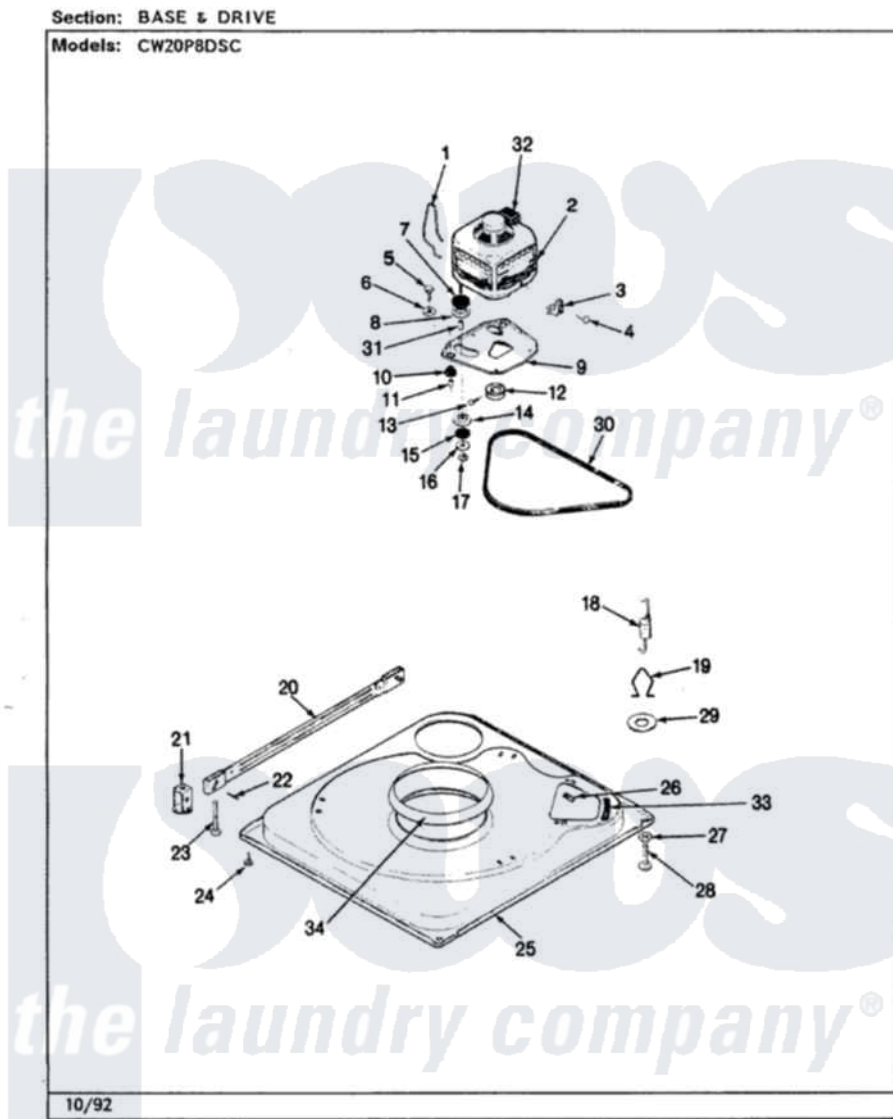

# Crosley CW20P8DSC 01 - BASE & DRIVE (CW20P8DSC)(REV. A-D)

Crosley [Residential Crosley CW20P8DSC Washer Parts](#) Parts Diagram 01 - BASE & DRIVE (CW20P8DSC)(REV. A-D)  
Click on the part number to view part

Item	Original Part Number	Replaced By	Status	Part Description
1	<a href="#">35-0235</a>			Spring, Motor Pivot
2	LA-2002		Not Available	MOTOR KIT
"	35-2030		Not Available	MOTOR
3	<a href="#">33-9945</a>			Slide, Foot
4	25-7418	<a href="#">33001178</a>		Back, Tumbler
5	25-7833	<a href="#">21001977</a>		Screw
6	<a href="#">25-7834</a>			Washer, Motor/Base Screw
7	<a href="#">33-9946</a>			Isolator, Motor
8	33-9944	<a href="#">35-3570</a>		Washer, Motor Pivot
9	35-2810	<a href="#">21001783</a>		Plate And Screw Assembly
10	33-9941	<a href="#">35-3646</a>		Isolator, Motor Plate
11	<a href="#">25-7831</a>			Spacer, Mounting
12	35-2124	<a href="#">W10143344</a>		Pulley
13	<a href="#">25-7117</a>			Set Screw
14	33-9943	<a href="#">35-3571</a>		Slide, Motor Pivot
15	<a href="#">33-9967</a>			Washer, Motor Isolator