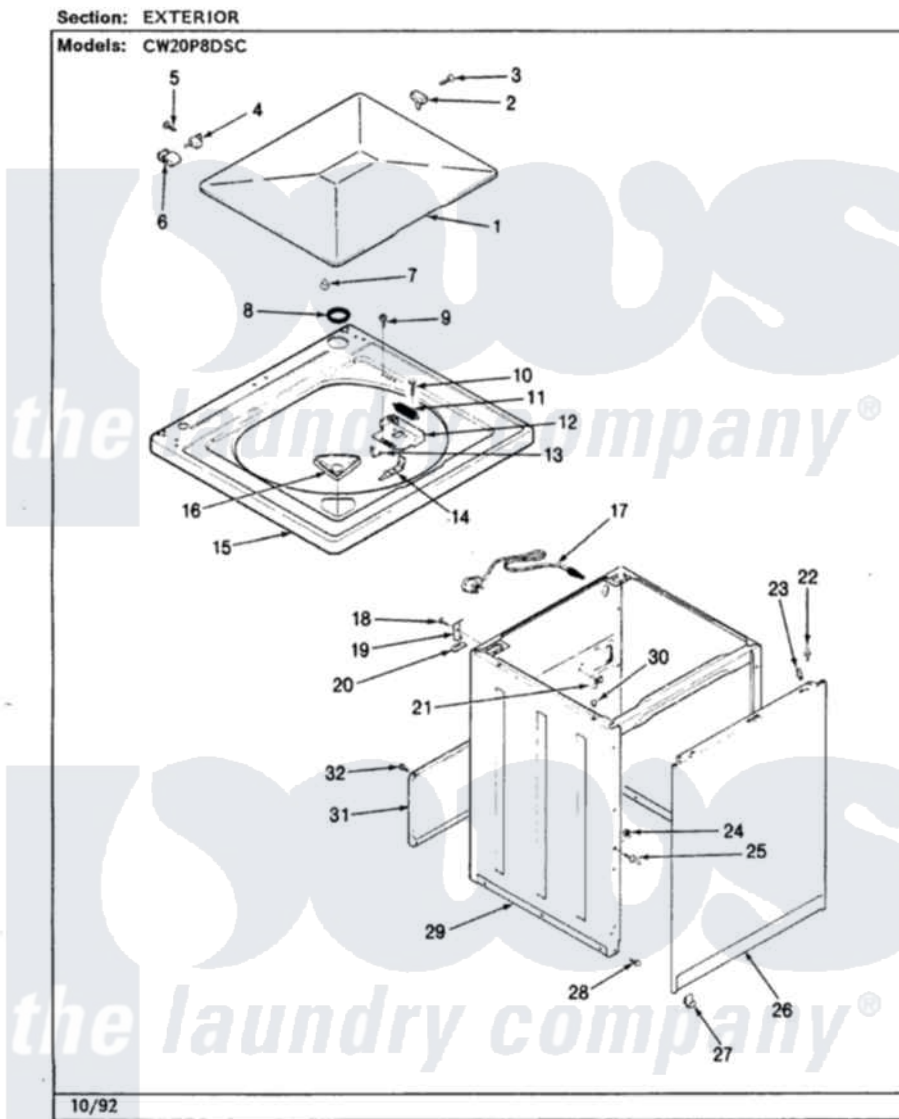

Crosley CW20P8DSC 03 - EXTERIOR (CW20P8DSC)(REV. A-D)

Crosley Residential Crosley CW20P8DSC Washer Parts Parts Diagram 03 - EXTERIOR (CW20P8DSC)(REV. A-D)
Click on the part number to view part

Item	Original Part Number	Replaced By	Status	Part Description
1	35-3061	35-2026		Lid
2	25-7436			Nylite Washer
"	43-0057			Actuator, Door Switch
3	25-7438			Screw
4	25-7086	Y0308025		Washer, Stainless Steel
"	35-2045			Pin, Hinge
5	25-7893			Screw
6	35-2044			Hinge, Lid
7	35-0581			Bumper, Door
8	35-2063			Bushing, Insulator
9	25-7463	7101P012-60		Screw
10	25-7437	40040701		Screw, Tapping No.6b-20
11	35-2814	12001187		Kit, Lid Switch Assembly
12	35-2795	12001187		Kit, Lid Switch Assembly
13	25-7878			Clip
14	35-2805	12001187		Kit, Lid Switch Assembly

15	35-2739		Top, Cabinet
16	35-2731	21001167	Dispenser, Bleach
17	35-0680	Not Available	CORD, POWER
18	25-7893		Screw
19	33-7450	35-2846	Hinge, Cabinet Top
20	33-0930		Pad, Top Hinge
21	25-7796	596669	Clamp, Manifold
22	53-0643		Pin, Locator
23	25-7220		Clip, Cabinet Top
24	25-0224	3400029	Nut, Adapter Plate
25	53-0643		Pin, Locator
26	35-2084		Panel, Front
27	53-0120		Clip, Front Panel
28	33-2653		Bumper, Cabinet
29	35-2106	21001871	Cabinet
30	33-2653		Bumper, Cabinet
31	35-2108	21001871	Cabinet
32	25-7733	681414	Screw, 10AB X 1/2