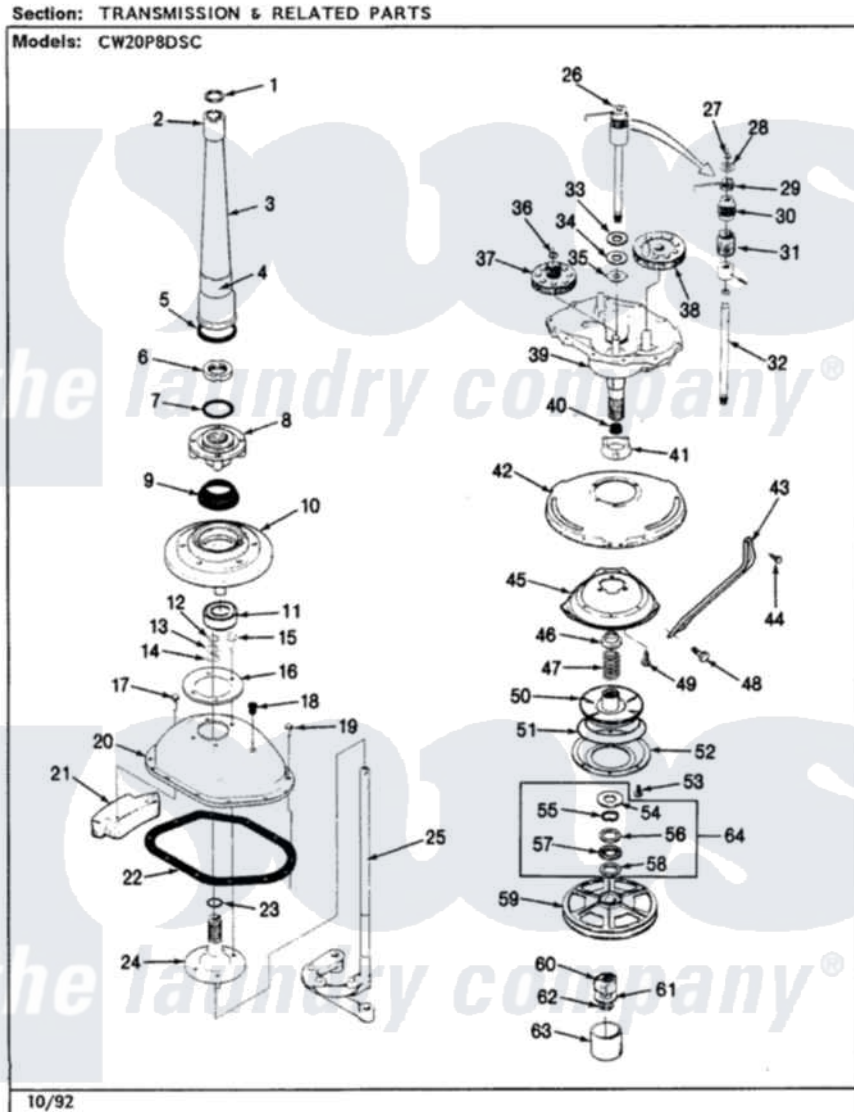

Crosley CW20P8DSC 04 - TRANSMISSION & RELATED PARTS (CW20P8DSC)

Crosley Residential Crosley CW20P8DSC Washer Parts Parts Diagram 04 - TRANSMISSION & RELATED PARTS (CW20P8DSC)

[Click on the part number to view part](#)

Item	Original Part Number	Replaced By	Status	Part Description
1	25-7941			"O" Ring, Agr Drive Shaft
2	35-2835	21001066		Bearing, Centerpost
3	35-2792	21001401		Center Pos
4	33-6790			Bearing, Agitator
"	35-2983		Not Available	CENTERPOST ASSY.
5	35-2906			Seal, Centerpost Bottom
6	35-2791			Nut, Spin Tube
7	25-7938			"O" Ring, Basket Drive Hub
8	35-3647	W10219156		Tub Seal
"	35-2715		Not Available	BASKET DRIVE HUB ASSY
9	35-2974			Tub Seal/Hub Assembly
10	35-2716	12001561		Bearing And Seal Housing Assembly
11	35-2972	12001561		Bearing And Seal Housing Assembly