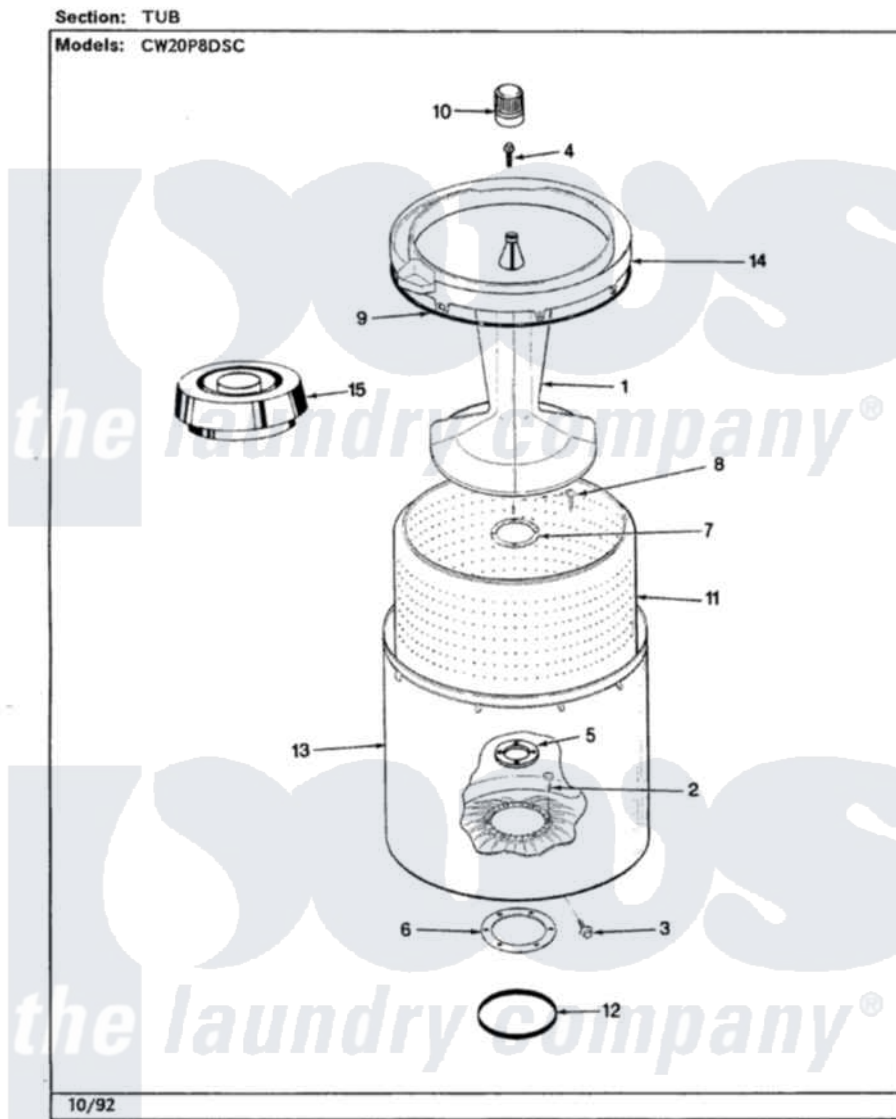

# Crosley CW20P8DSC 05 - TUB (CW20P8DSC)(REV. A-D)

Crosley Residential Crosley CW20P8DSC Washer Parts Parts Diagram 05 - TUB (CW20P8DSC)(REV. A-D)  
Click on the part number to view part

Item	Original Part Number	Replaced By	Status	Part Description
1	<a href="#">35-3580</a>			Agitator
"	35-2717	<a href="#">35-3580</a>		Agitator
2	25-7947	<a href="#">21001063</a>		Screw, Shoulder
3	25-7953	<a href="#">22002933</a>		Screw
4	25-7948	<a href="#">W10309247</a>		Screw
5	<a href="#">35-3685</a>			Gasket, Basket To Centerpost
"	35-2980	<a href="#">35-3685</a>		Gasket, Basket To Centerpost
6	<a href="#">35-3686</a>			Gasket, Tub To Housing
"	<a href="#">35-2979</a>			Gasket, Tub/Hsg
7	<a href="#">35-3014</a>			Gasket And Reinf. Plate Assembly
8	25-7783	<a href="#">4356852</a>		Screw
9	<a href="#">35-2328</a>			Seal, Tub Top
10	<a href="#">35-2733</a>			Cap, Agitator
11	35-3016		Not Available	BASKET ASSY
12	<a href="#">35-2978</a>			Seal, Tub/Housing
13	<a href="#">35-3700</a>			Tub Assembly

"	35-2952	<a href="#">35-3700</a>	Tub Assembly
14	35-2262	Not Available	SHIELD, TUB TOP
"	35-2034	Not Available	TOP, TUB
"	35-3578	Not Available	TOP, TUB
15	<a href="#">35-2550</a>		Dispenser, Rinse