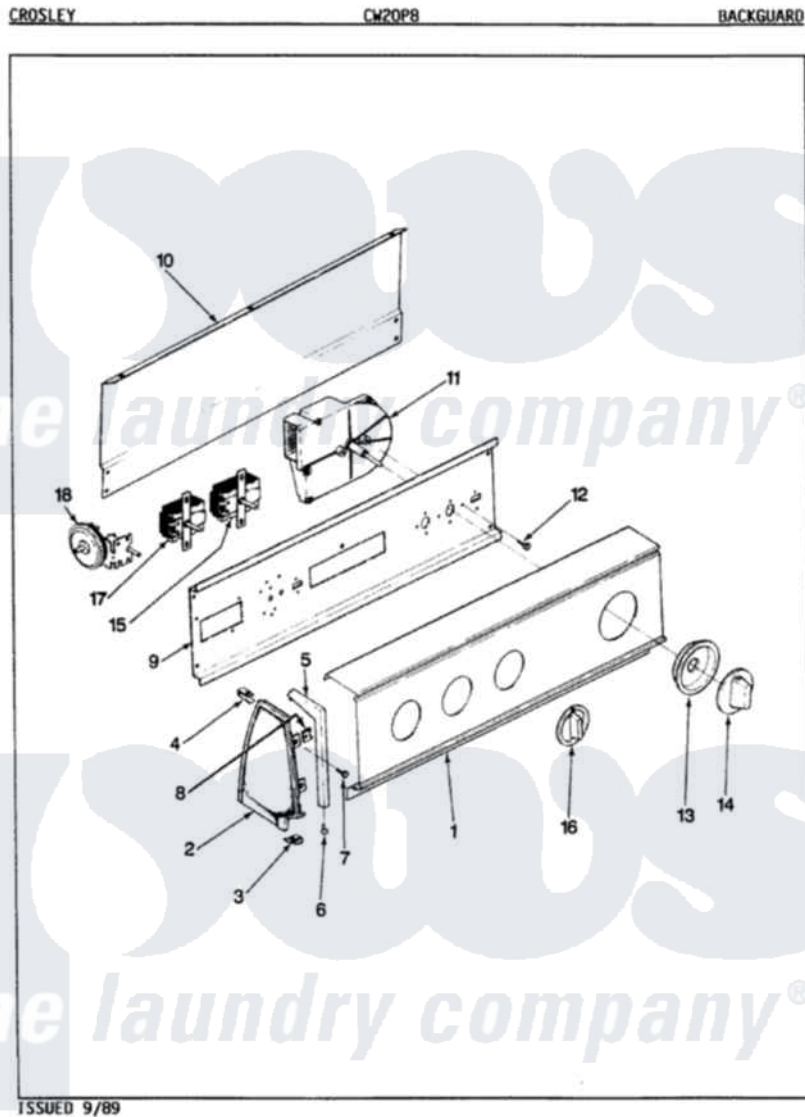

Crosley CW20P8H 02 - CONTROL PANEL (ORIG. REV. E-J)

ISSUED 9/89

Crosley [Residential Crosley CW20P8H Washer Parts](#) Parts Diagram 02 - CONTROL PANEL (ORIG. REV. E-J)
 Click on the part number to view part

Item	Original Part Number	Replaced By	Status	Part Description
1	25-7702			Speedclip, End Cap To Control Panel
"	25-7793			Screw
"	35-2181		Not Available	CONTROL PANEL
2	35-2488	21001452		Cap- End
"	35-2487	21001451		Cap- End
3	34-9487		Not Available	PLATE, REINFORCEMENT
"	25-7697	25-2219		Screw
"	25-7851			Speedclip, End Cap To Top
4	25-7435	33002917		Screw, No.10-16
"	25-7852			Speedclip, Rr Shld To End Cap
5	53-0278		Not Available	TRIM, END CAP (LT)
"	53-0277		Not Available	TRIM, END CAP (RT)
6	25-7760			Screw
7	25-3092	90767		Screw, 8A X 3/8 HeX Washer Head Tapping

8	25-7702		Speedclip, End Cap To Control Panel
9	53-1676		Shield, Control
10	25-3457		Screw, Sems
"	25-3092	90767	Screw, 8A X 3/8 HeX Washer Head Tapping
"	35-2688	21001460	Shield, Rear
11	35-2211	Not Available	TIMER
12	25-0205	216412	Screw, Bracket To Timer
13	35-0180	12500058	Knob Ski
14	35-0498	12500058	Knob Ski
15	25-3092	90767	Screw, 8A X 3/8 HeX Washer Head Tapping
"	35-0114	Not Available	TEMP SWITCH
16	35-2256	21001283	Knob, Selector---Piq
17	35-2193	Not Available	SWITCH, ROTARY SPEED
"	25-3092	90767	Screw, 8A X 3/8 HeX Washer Head Tapping
18	35-2145	21001554	Switch, Water Level
"	25-3092	90767	Screw, 8A X 3/8 HeX Washer Head Tapping
NI	33-8304	Not Available	MANUAL, USE & CARE