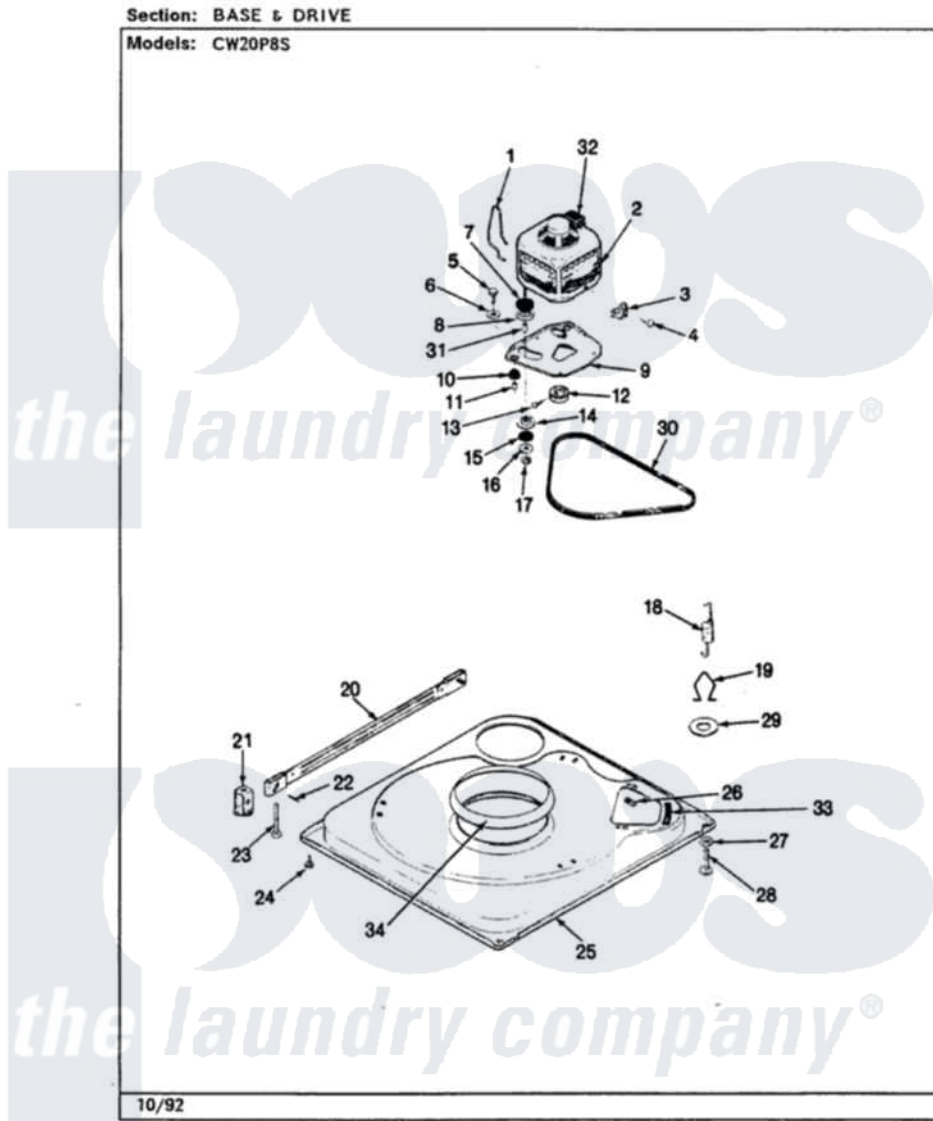

# Crosley CW20P8HS 01 - BASE & DRIVE (CW20P8xS)(REV. A-E)

Crosley [Residential Crosley CW20P8HS Washer Parts](#) Parts Diagram 01 - BASE & DRIVE (CW20P8xS)(REV. A-E)  
Click on the part number to view part

Item	Original Part Number	Replaced By	Status	Part Description
1	<a href="#">35-0235</a>			Spring, Motor Pivot
2	LA-2002		Not Available	MOTOR KIT
"	35-2030		Not Available	MOTOR
3	<a href="#">33-9945</a>			Slide, Foot
4	25-7418	<a href="#">33001178</a>		Back, Tumbler
5	25-7833	<a href="#">21001977</a>		Screw
6	<a href="#">25-7834</a>			Washer, Motor/Base Screw
7	<a href="#">33-9946</a>			Isolator, Motor
8	33-9944	<a href="#">35-3570</a>		Washer, Motor Pivot
9	35-2810	<a href="#">21001783</a>		Plate And Screw Assembly
10	33-9941	<a href="#">35-3646</a>		Isolator, Motor Plate
11	<a href="#">25-7831</a>			Spacer, Mounting
12	35-2124	<a href="#">W10143344</a>		Pulley
13	<a href="#">25-7117</a>			Set Screw
14	33-9943	<a href="#">35-3571</a>		Slide, Motor Pivot
15	<a href="#">33-9967</a>			Washer, Motor Isolator