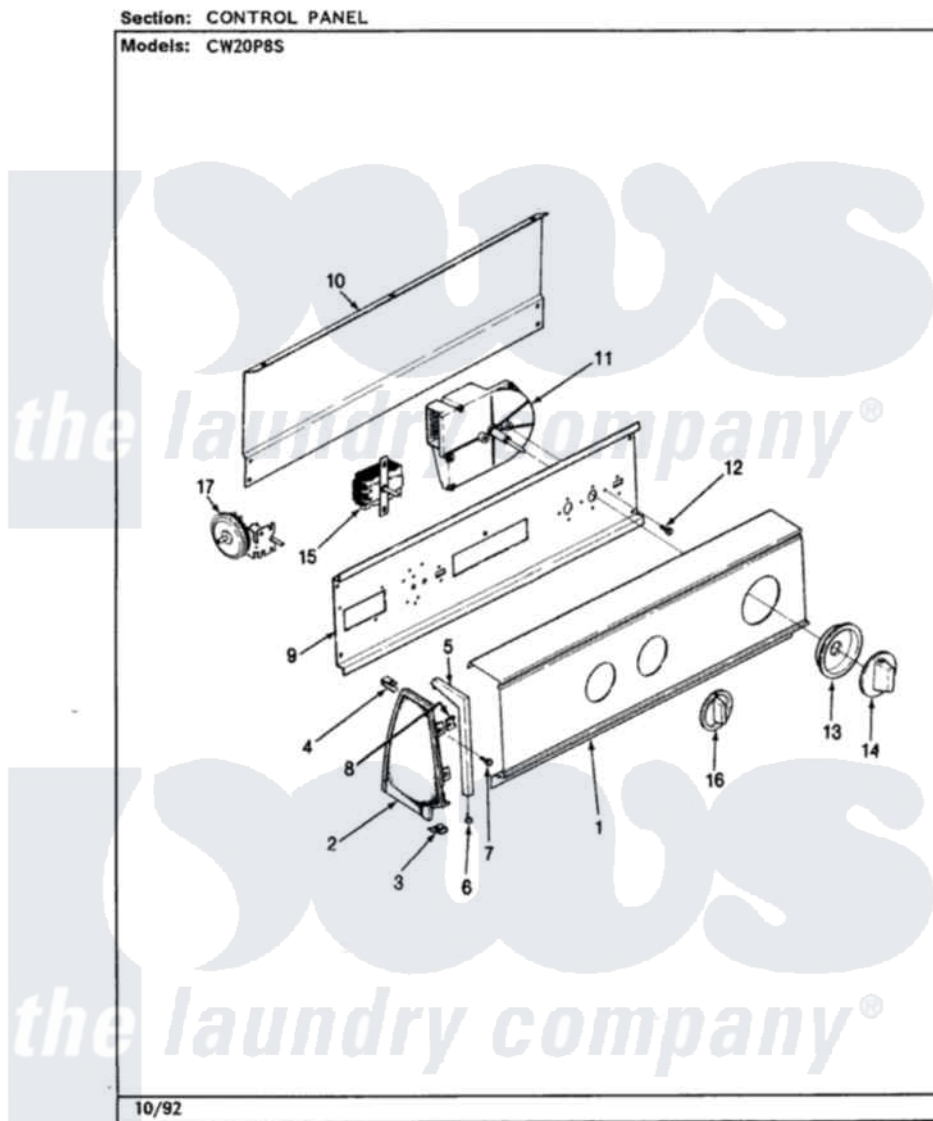

Crosley CW20P8HS 02 - CONTROL PANEL (CW20P8xS)(REV. A-E)

Crosley Residential Crosley CW20P8HS Washer Parts Parts Diagram 02 - CONTROL PANEL (CW20P8xS)(REV. A-E)
Click on the part number to view part

Item	Original Part Number	Replaced By	Status	Part Description
1	25-7702			Speedclip, End Cap To Control Panel
"	25-7793			Screw
"	35-2989		Not Available	CONTROL PANEL
2	35-2487	21001451		Cap- End
"	35-2488	21001452		Cap- End
3	25-7851			Speedclip, End Cap To Top
"	25-7697	25-2219		Screw
"	34-9487		Not Available	PLATE, REINFORCEMENT
4	25-7435	33002917		Screw, No.10-16
"	25-7852			Speedclip, Rr Shld To End Cap
5	53-0277		Not Available	TRIM, END CAP (RT)
"	53-0278		Not Available	TRIM, END CAP (LT)
6	25-7760			Screw
7	25-3092	90767		Screw, 8A X 3/8 HeX Washer Head Tapping

8	25-7702		Speedclip, End Cap To Control Panel
9	53-1676		Shield, Control
10	25-3457		Screw, Sems
"	25-3092	90767	Screw, 8A X 3/8 HeX Washer Head Tapping
"	25-7853	25-7933	Ring, Retaining
"	35-2688	21001460	Shield, Rear
11	35-2845		Timer
12	25-0205	216412	Screw, Bracket To Timer
13	35-0180	12500058	Knob Ski
14	35-0498	12500058	Knob Ski
15	35-2838	35-2839	Switch
"	25-3092	90767	Screw, 8A X 3/8 HeX Washer Head Tapping
16	35-0145	21001283	Knob, Selector----Piq
17	35-2619	Not Available	SWITCH 4POS SPEED
"	35-2801	21001554	Switch, Water Level
"	25-3092	90767	Screw, 8A X 3/8 HeX Washer Head Tapping
"	35-3283	21001554	Switch, Water Level
NI	35-2990-1	Not Available	MANUAL, USE & CARE