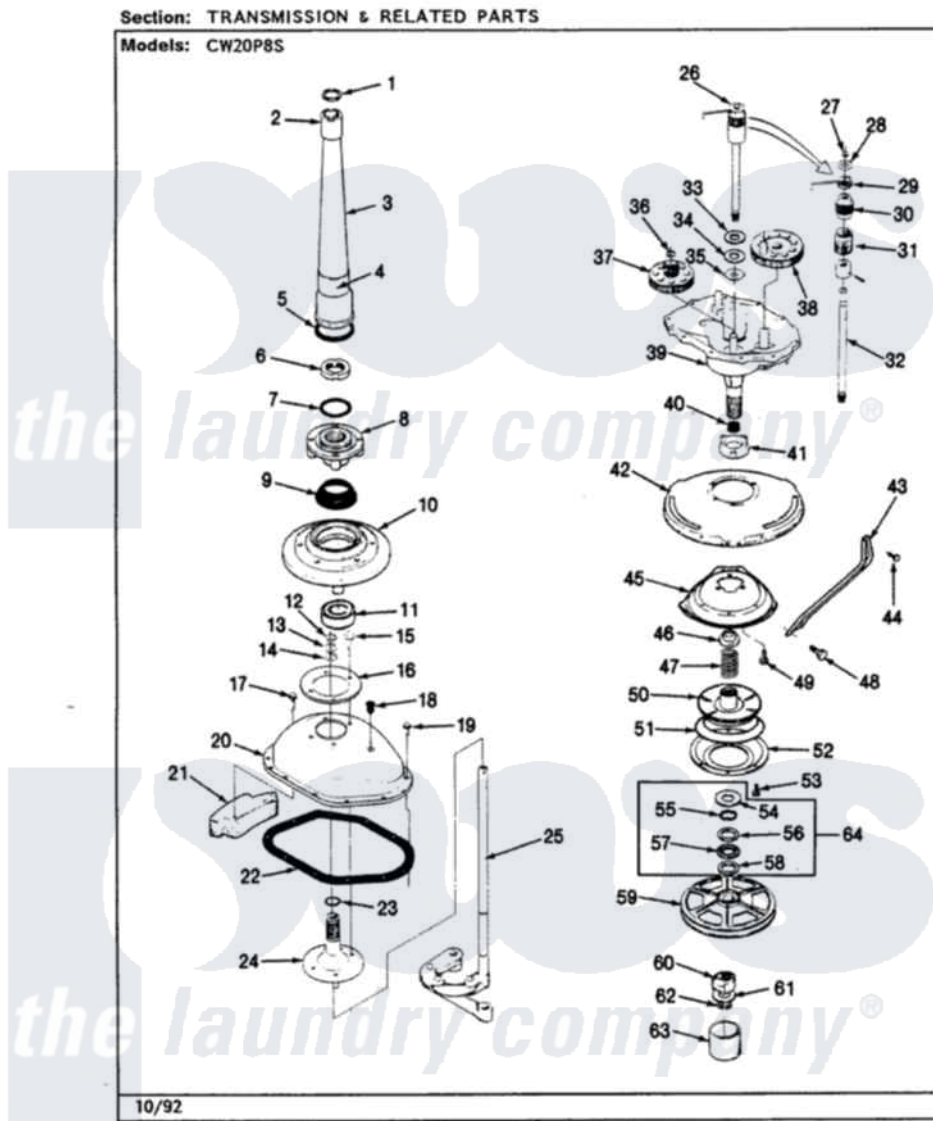

# Crosley CW20P8HS 03 - TRANSMISSION (CW20P8xS)(REV. A-E)

Crosley Residential Crosley CW20P8HS Washer Parts Parts Diagram 03 - TRANSMISSION (CW20P8xS)(REV. A-E)  
Click on the part number to view part

Item	Original Part Number	Replaced By	Status	Part Description
1	<a href="#">25-7941</a>			"O" Ring, Agrtr Drive Shaft
2	35-2835	<a href="#">21001066</a>		Bearing, Centerpost
3	35-2792	<a href="#">21001401</a>		Center Pos
4	<a href="#">33-6790</a>			Bearing, Agitator
"	35-2983		Not Available	CENTERPOST ASSY.
5	<a href="#">35-2906</a>			Seal, Centerpost Bottom
6	<a href="#">35-2791</a>			Nut, Spin Tube
7	<a href="#">25-7938</a>			"O" Ring, Basket Drive Hub
8	35-3647	<a href="#">W10219156</a>		Tub Seal
"	35-2715		Not Available	BASKET DRIVE HUB ASSY
9	<a href="#">35-2974</a>			Tub Seal/Hub Assembly
10	35-2716	<a href="#">12001561</a>		Bearing And Seal Housing Assembly
11	35-2972	<a href="#">12001561</a>		Bearing And Seal Housing Assembly
"	<a href="#">35-2205</a>			Bearing, Spin
12	25-7940		Not Available	RING, RETAINING (AG.