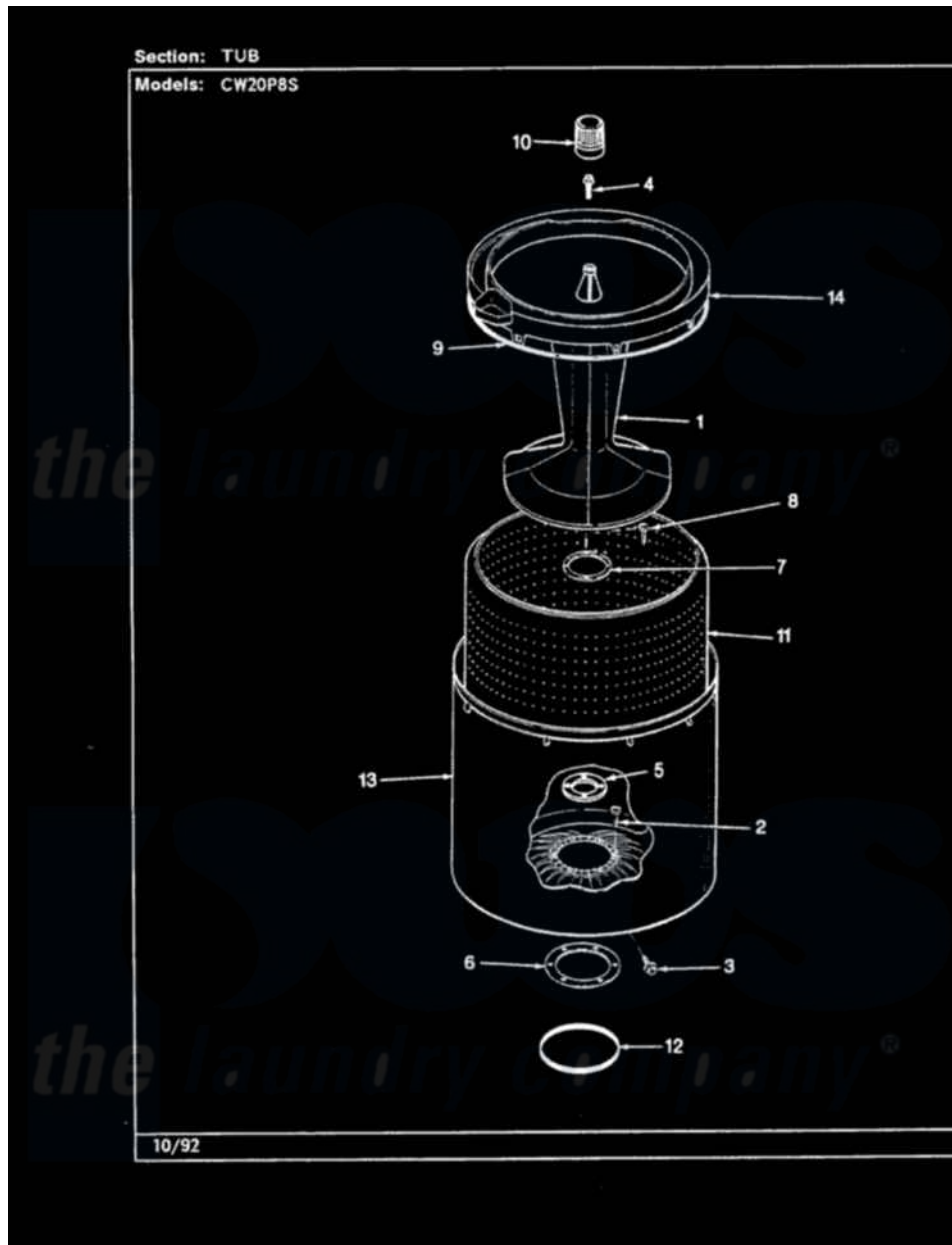

Crosley CW20P8HS 04 - TUB (CW20P8xS)(REV. A-E)

Crosley Residential Crosley CW20P8HS Washer Parts Parts Diagram 04 - TUB (CW20P8xS)(REV. A-E)

Click on the part number to view part

Item	Original Part Number	Replaced By	Status	Part Description
1	35-3580			Agitator
"	35-2717	35-3580		Agitator
2	25-7947	21001063		Screw, Shoulder
3	25-7953	22002933		Screw
4	25-7948	W10309247		Screw
5	35-3685			Gasket, Basket To Centerpost
"	35-2980	35-3685		Gasket, Basket To Centerpost
6	35-3686			Gasket, Tub To Housing
"	35-2979			Gasket, Tub/Hsg
7	35-3014			Gasket And Reinf. Plate Assembly
8	25-7783	4356852		Screw
9	35-2328			Seal, Tub Top
10	35-2733			Cap, Agitator
11	35-3016		Not Available	BASKET ASSY
12	35-2978			Seal, Tub/Housing
13	35-3700			Tub Assembly

"	35-2952	35-3700	Tub Assembly
14	35-2262	Not Available	SHIELD, TUB TOP
"	35-2034	Not Available	TOP, TUB
"	35-3578	Not Available	TOP, TUB