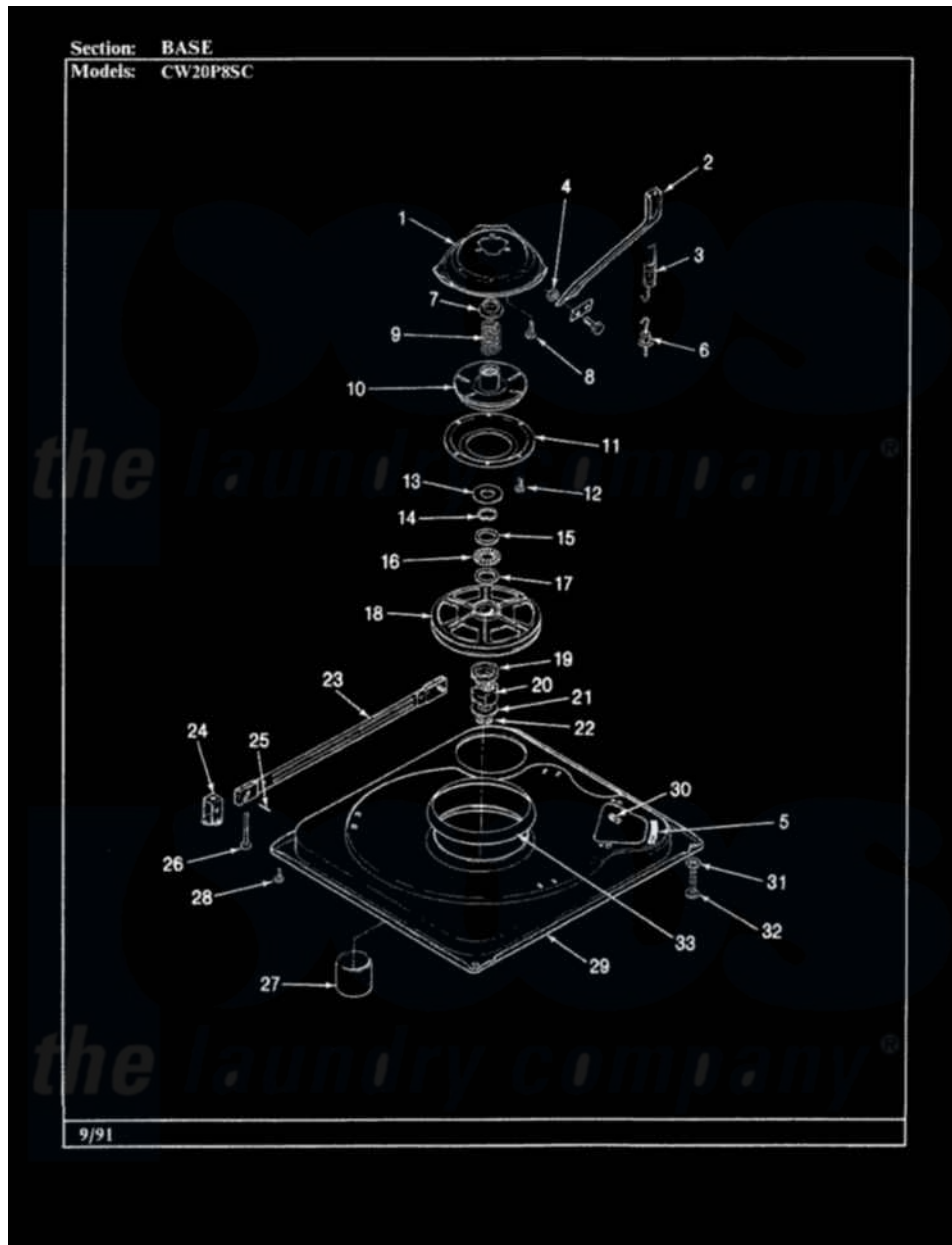

Crosley CW20P8HSC 01 - BASE (ORIG-CW20P8xSC)

Crosley Residential Crosley CW20P8HSC Washer Parts Parts Diagram 01 - BASE (ORIG-CW20P8xSC)
 Click on the part number to view part

Item	Original Part Number	Replaced By	Status	Part Description
1	35-2015		Not Available	SUSPENSION HOUSING
2	35-2531		Not Available	BRACE, TUB
"	25-7930	21001858		Screw 5/16-18 x 1/2
3	35-2092		Not Available	SUSPENSION SPRING
4	25-0226		Not Available	HEX NUT
5	35-2065			Pad, Motor Plate
6	25-7365			Eye Bolt
7	35-2017			Retainer, Brake Spring
8	25-7895	21001858		Screw 5/16-18 x 1/2
9	35-2112	21001910		Spring, Brake
10	35-2113	35-6714		Brake Roto
11	35-2018	35-6918		Stator, Brake
12	25-7359			Screw
13	35-2016		Not Available	SPACER-BEARING
14	25-7909			Washer
15	35-2318		Not Available	WASHER

16	35-2078	12002213	Thrust Bearing Kit
17	35-2081	35-3456	Washer
18	35-2683	12002213	Thrust Bearing Kit
20	35-2439	12002213	Thrust Bearing Kit
21	35-2082		Washer, 1.25ODX.530IDX.062
22	25-7854		Ring, Retaining
23	35-2049	21001881	Bar, Stabilizer
24	35-2046		Bracket, Stabilizer
25	35-2052		Pin, Stabilizer
26	35-2050	22004469	Leg And Foot Self Stabalizing
"	35-2039	Not Available	PAD, FOOT
27	35-2007		Cap, Dust
28	25-7828	489483	Screw 10-32 X 1/2
29	35-2815	Not Available	BASE, WASHER
30	25-7838	25-7845	Speednut, Motor
31	25-7915		Hex Nut
32	35-0837	25001119	Foot And Pad Assembly
"	35-0772	25001119	Foot And Pad Assembly
33	35-2357	21002026	Snubber